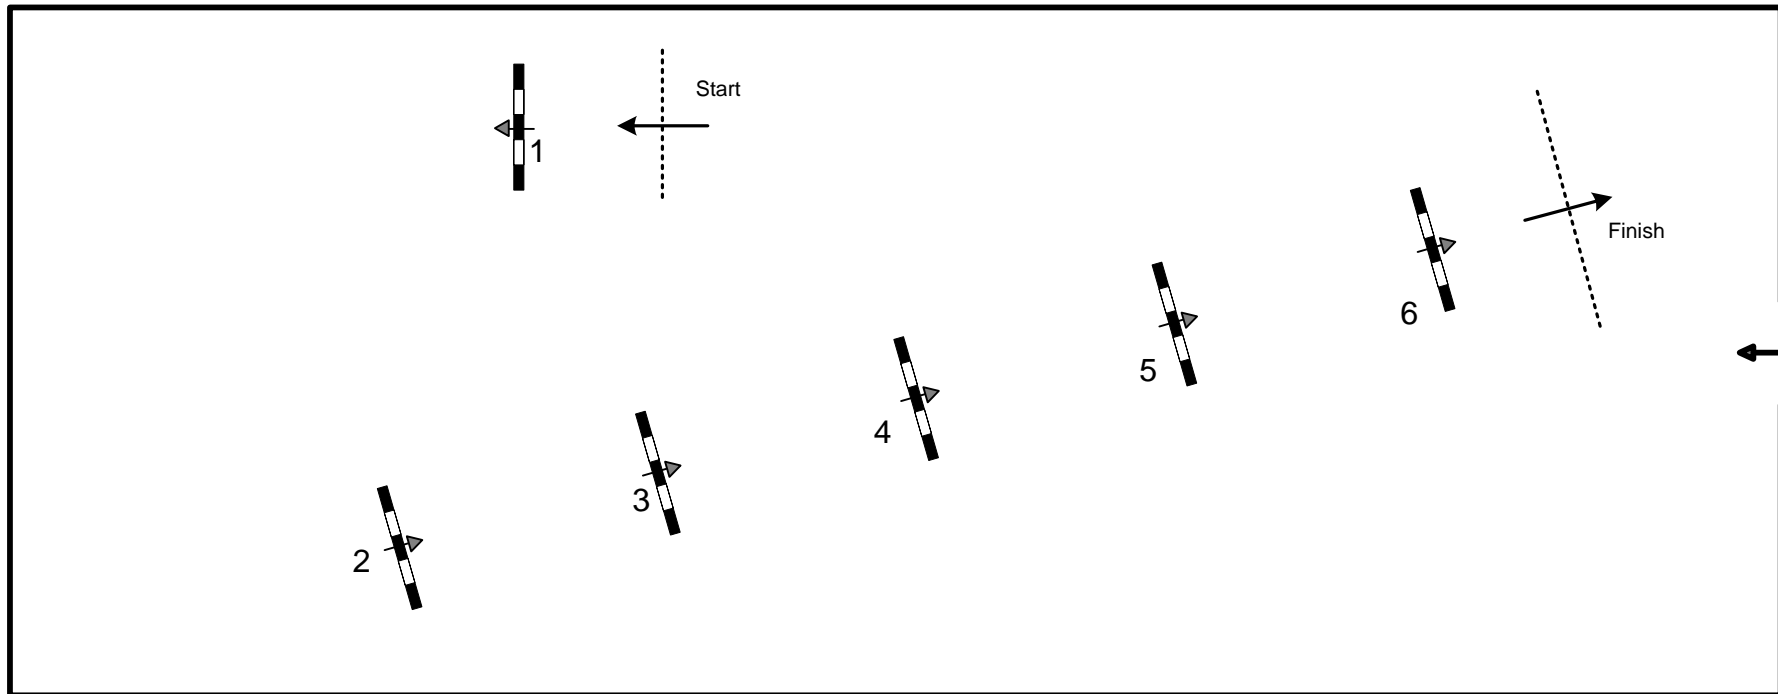

2013 CSI-W OLYMPIA THE LONDON INTERNATIONAL HORSE SHOW

Class N.: 20 – Six Bar
Sunday, 22nd December 2013

Table: A	Speed: N/A m/min	Obstacles: 6	2nd, 3rd & 4th jumps off: 3, 4, 5, 6	2nd Jump-off: N/A
National RG: N/A	Length: 0 m	Efforts: 6	Length: 0 m	Length: 0 m
FEI RG / Art. 262.1 & 3	Time allowed: 0 sec	Penalty sec: N/A	Time allowed: 0 sec	Time allowed: 0 sec
Height: max 1st round 1,70 m	Time limit: 0 sec	Closed combination: N/A	Time limit: 0 sec	Time limit: 0 sec