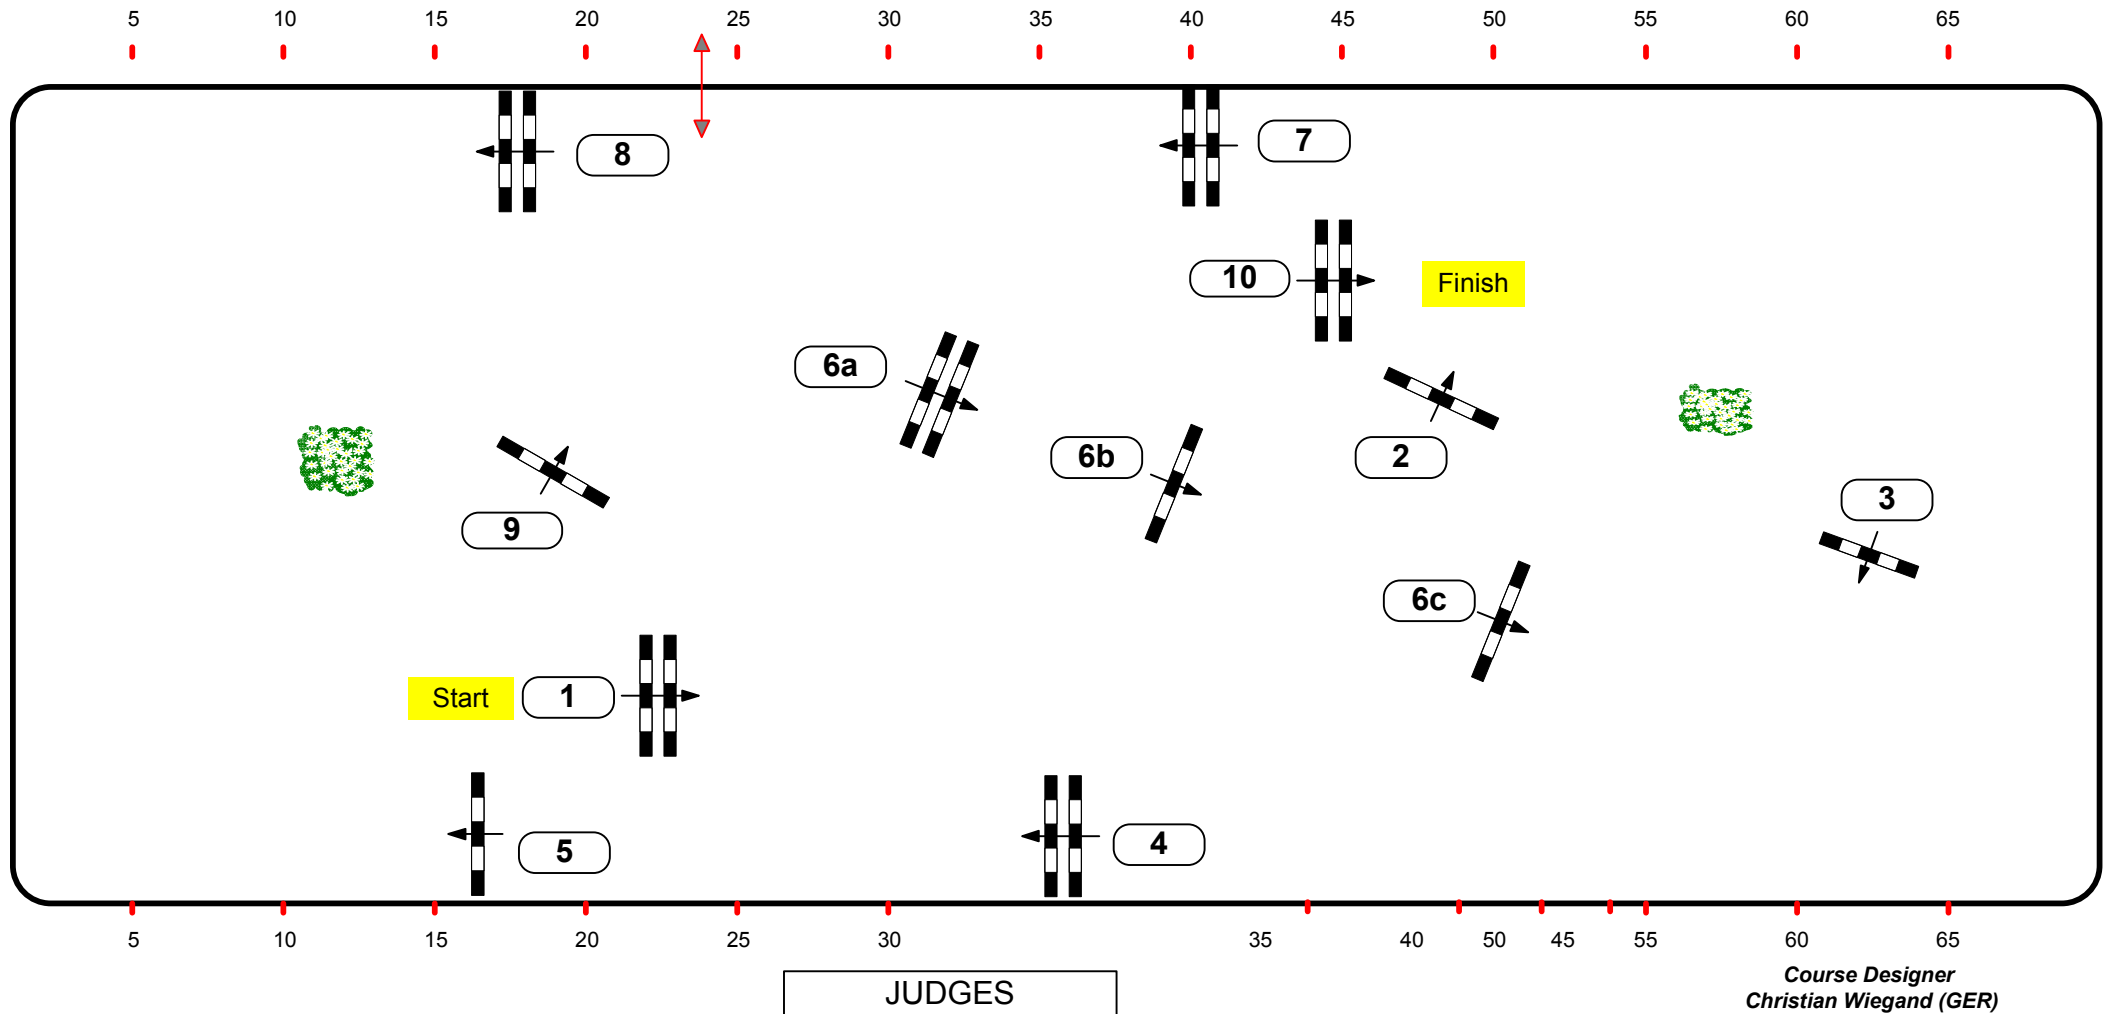

CSI** Neustadt/ Dosse 2014

Class No.: 10

Youngster Tour

Competition against the clock

Samstag, 11. Januar 2014

Table: A
National RG:
FEI RG / Art. 238.2.1
Height: 1,35 m

Speed: 350 m/min
Length: 330 m
Time allowed: 57 sec
Time limit: 114 sec

Obstacles: 10
Efforts: 12
Penalty sec:
Closed combination:

1st Jump-off:
Length: 0 m
Time allowed: 0 sec
Time limit: 0 sec

2nd Jump-off:
Length: 0 m
Time allowed: 0 sec
Time limit: 0 sec

Course Designer
Christian Wiegand (GER)