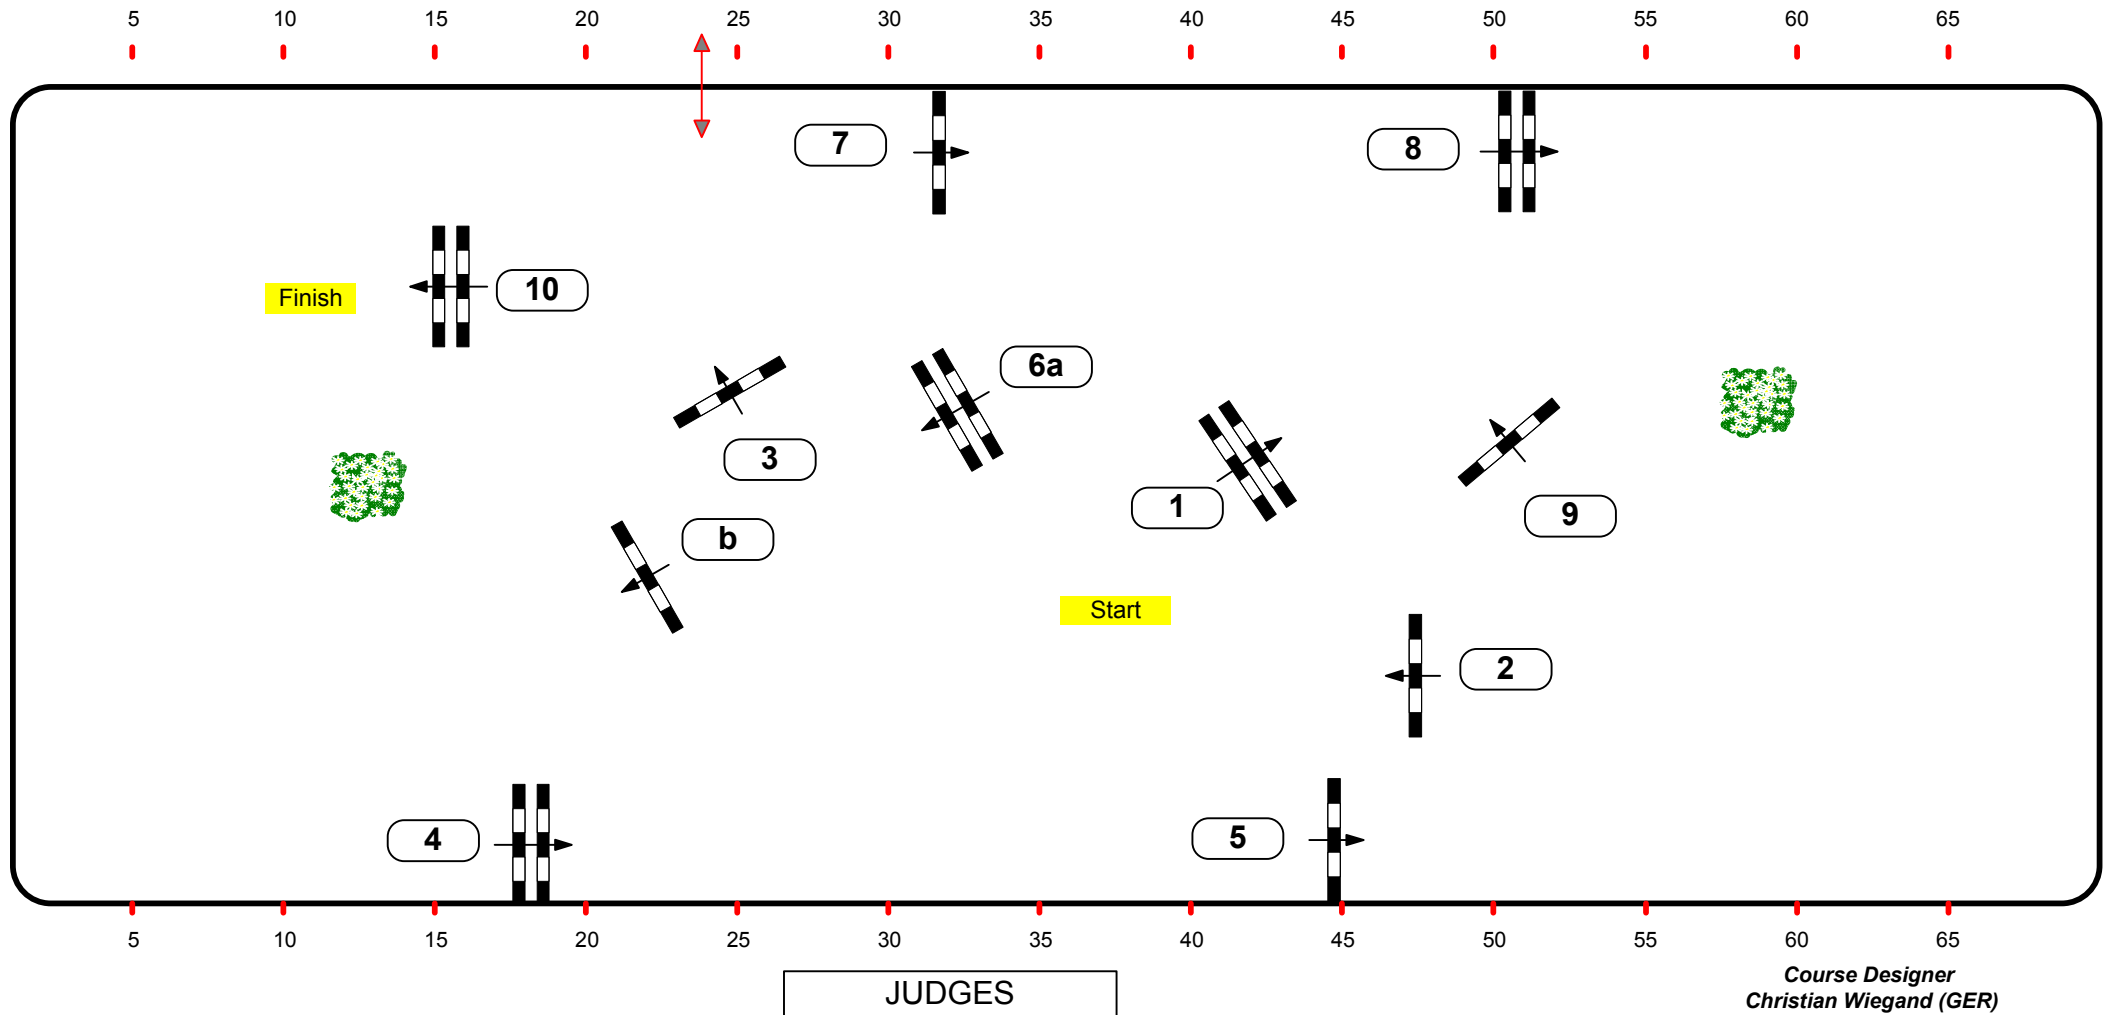

# CSI\*\* Neustadt/ Dosse 2014

Class No.: 13/14/15 Amateurs Tour

Competition against the clock

Donnerstag, 9. Januar 2014

Table: A  
 National RG:  
 FEI RG / Art. 238.2.1  
 Height: 1,15/1,25/1,40 m

Speed: 350 m/min  
 Length: 380 m  
 Time allowed: 66 sec  
 Time limit: 132 sec

Obstacles: 10  
 Efforts: 11  
 Penalty sec:  
 Closed combination:

1st Jump-off:  
 Length: 0 m  
 Time allowed: 0 sec  
 Time limit: 0 sec

2nd Jump-off:  
 Length: 0 m  
 Time allowed: 0 sec  
 Time limit: 0 sec