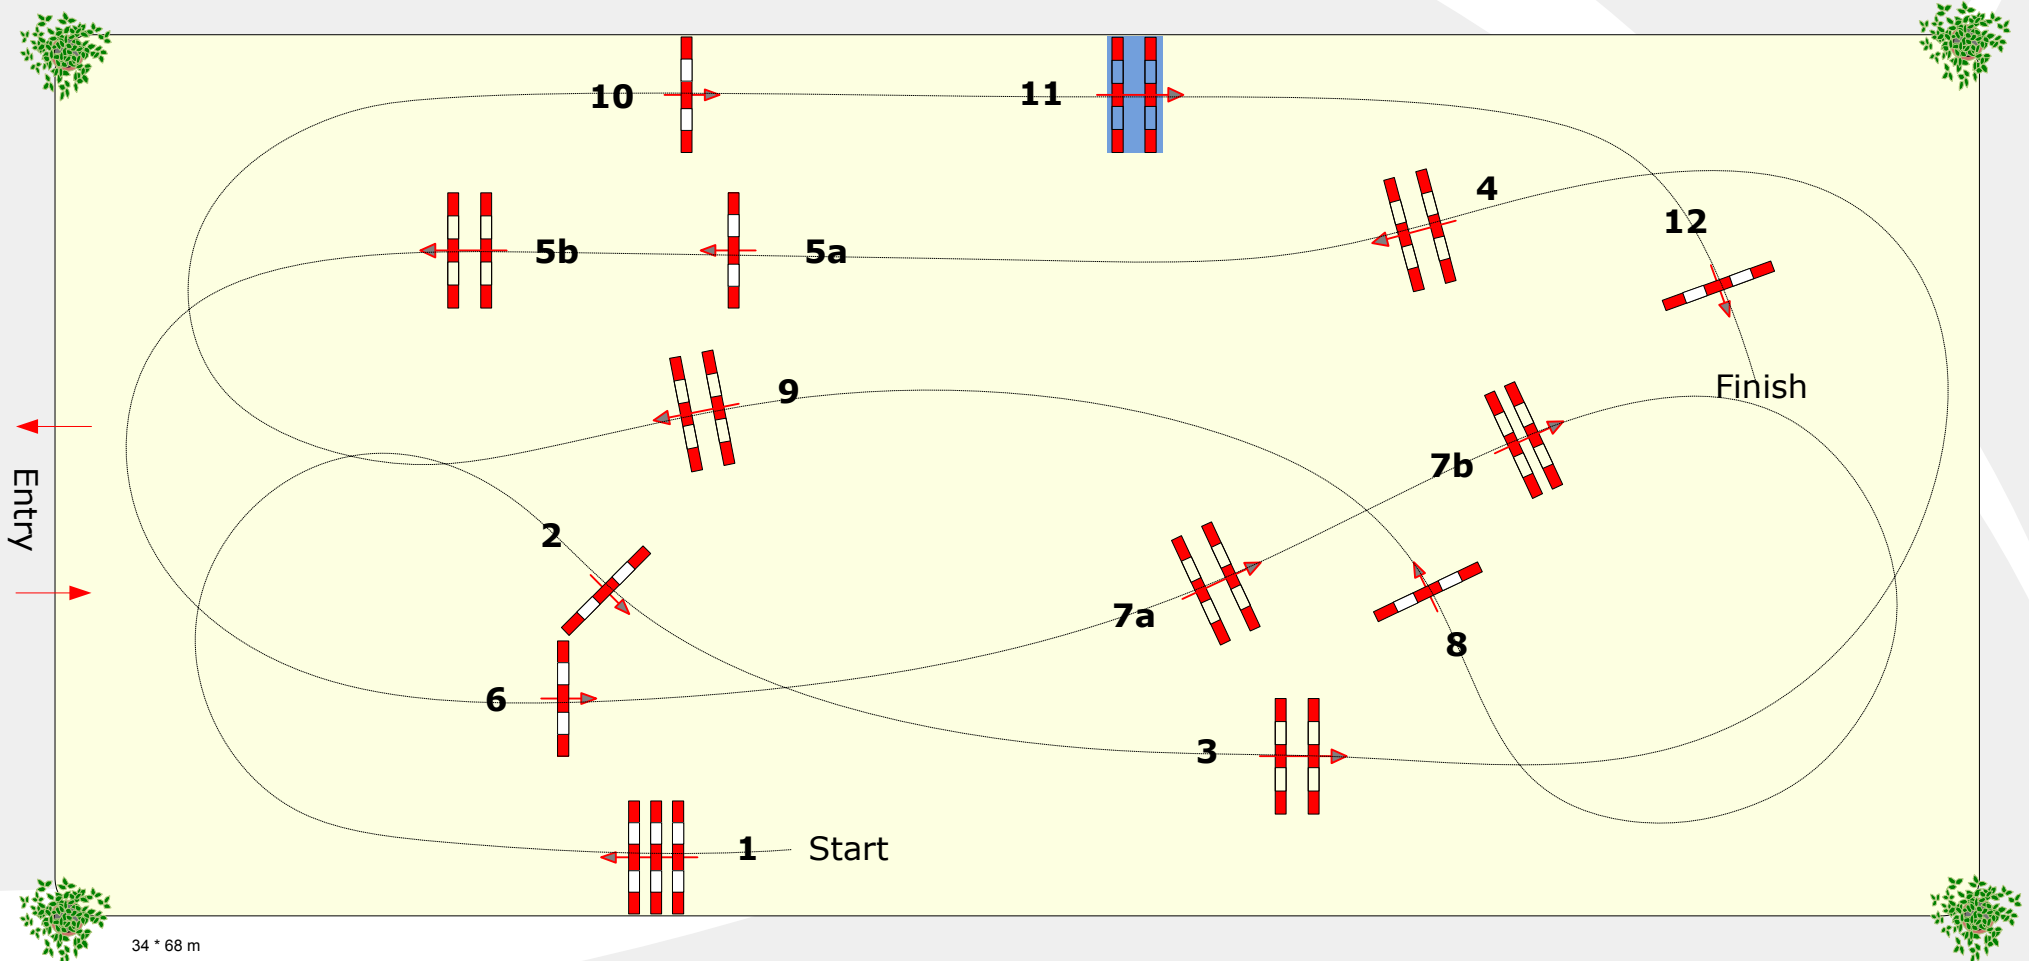

# baden classics 2014

Offenburg 6.-9.2.2014

**Big Tour**

**Competition against the clock**

**Thursday, 06.02.2014**

**Start: 16:30 Uhr**

Table: A  
National RG: LPO §  
FEI RG / Art. 238.2.1  
Height: 1,40 mtr.

Speed: 350 m/Min.  
Length: 380 m  
Time allowed: 66 sec  
Time limit: 132 sek.

Obstacles: 12  
Efforts: 14  
Penalty: sec

Jump-off:  
Length: 0 m  
Time allowed: 0 sec  
Time limit: 0 sec

34 \* 68 m

Course Designer: Peter Schumacher (GER)