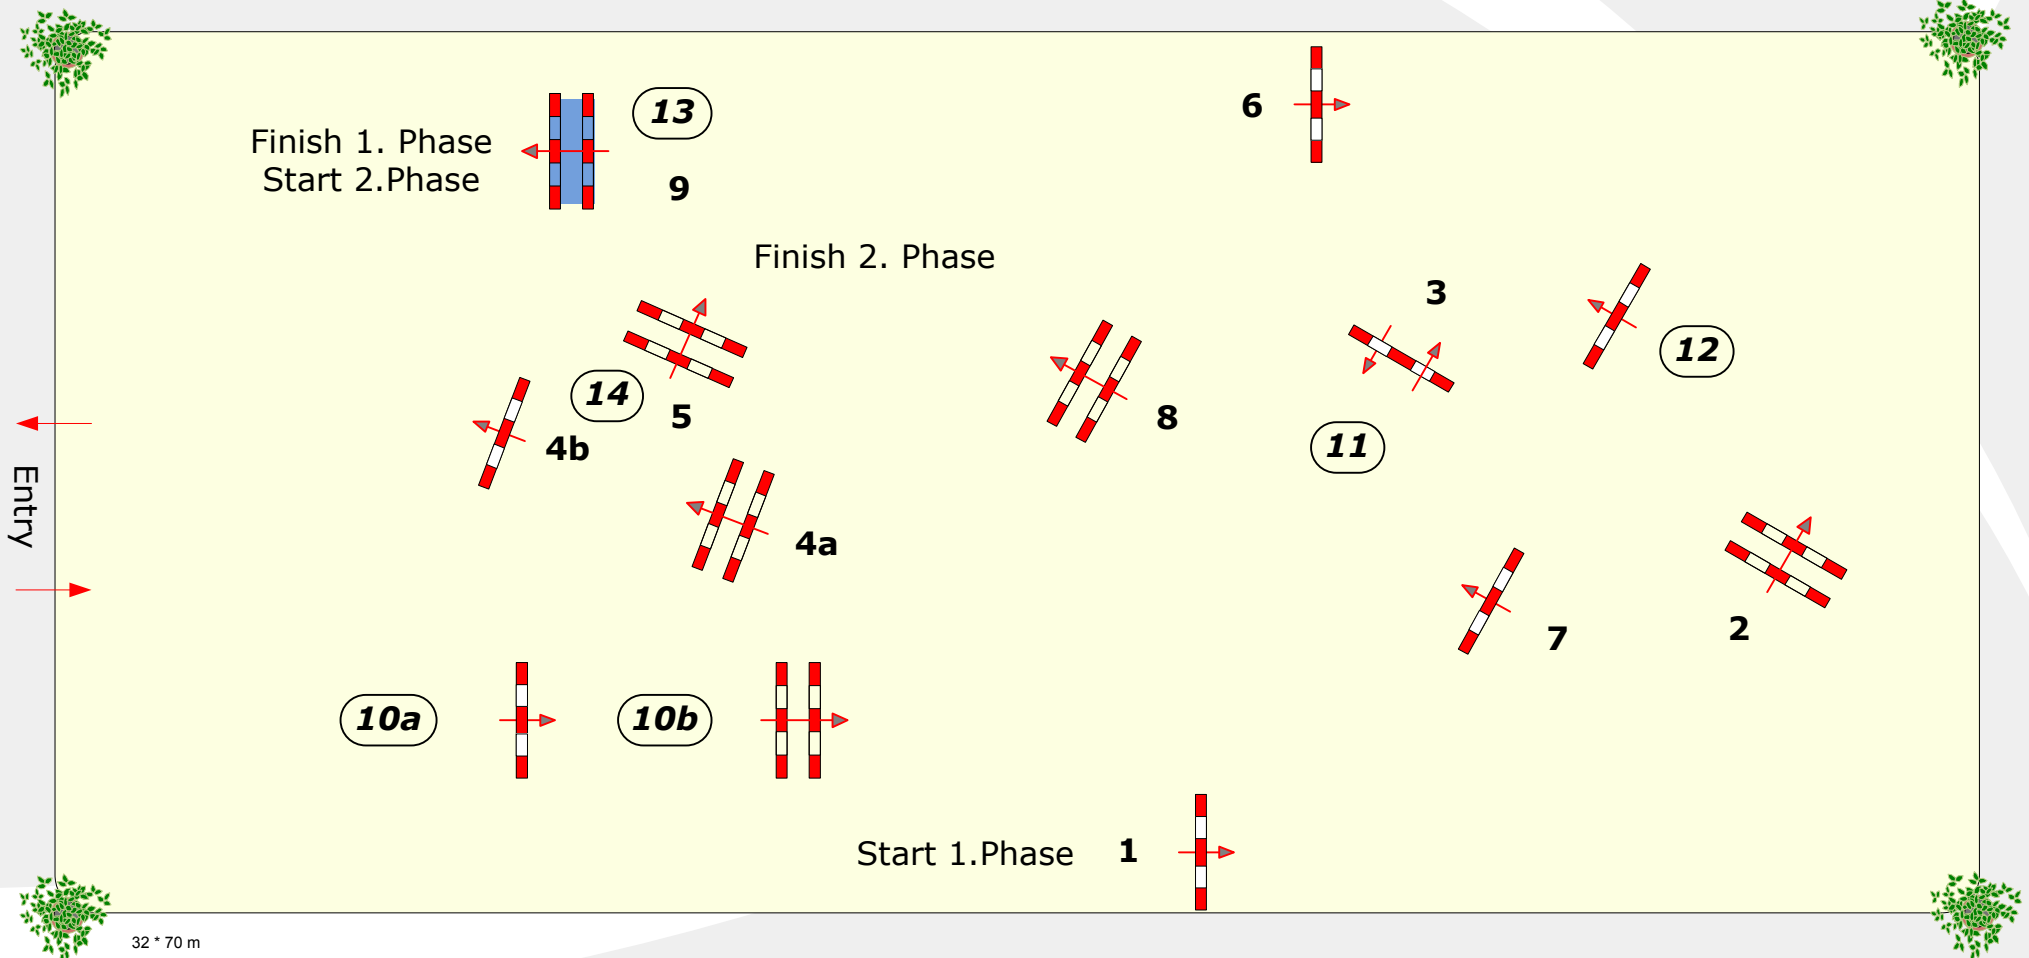

# baden classics 2014

Offenburg 6.-9.2.2014

**Medium Tour**

**Competition in Two Phases**

**Friday, 07.02.2014**

**Start: 13:30 Uhr**

Table: A  
National RG: LPO §  
FEI RG / Art. 274.5.3  
Height: 1,40 mtr.

Speed: 350 m/Min.  
Length: 270 m  
Time allowed: 47 sec  
Time limit: 94 sek.

Obstacles: 14  
Efforts: 16  
Penalty: sec

Jump-off: 10a-14  
Length: 210 m  
Time allowed: 36 sec  
Time limit: 72 sec

Course Designer: Peter Schumacher (GER)