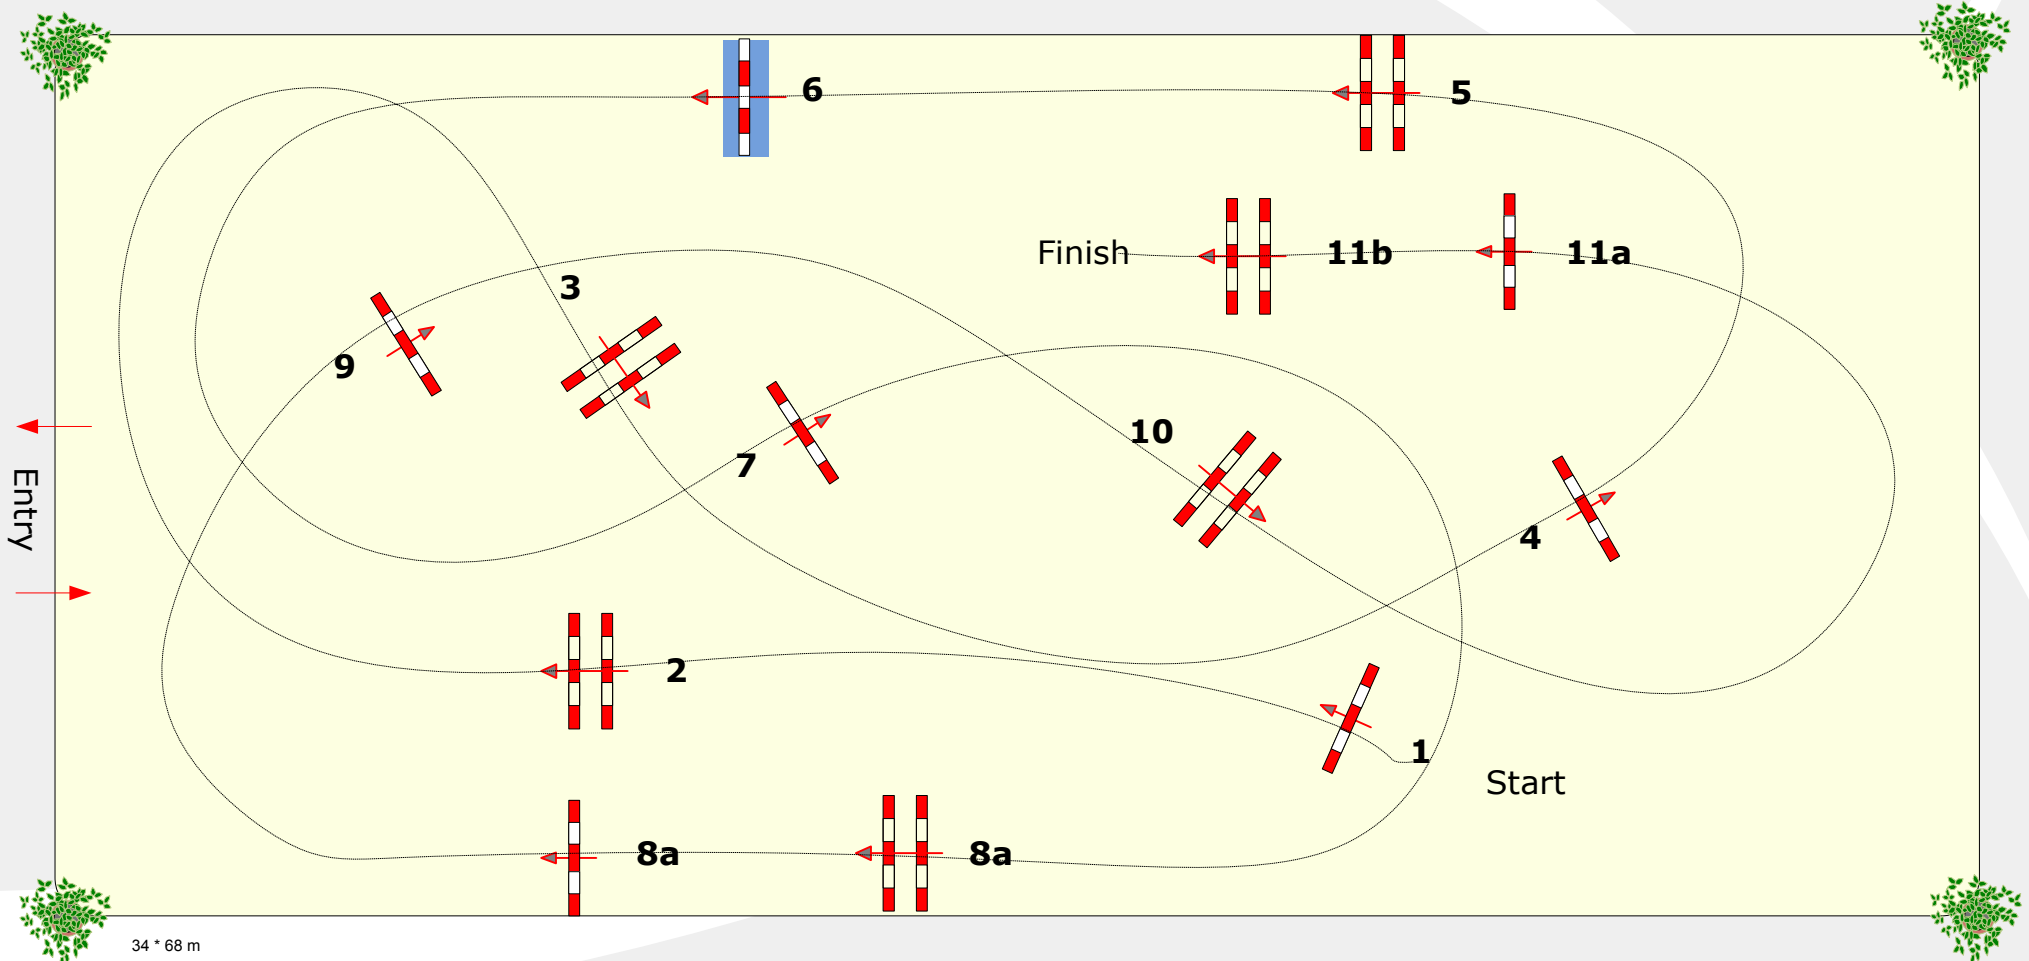

6

baden classics 2014

Offenburg 6.-9.2.2014

Medium Tour

Competition against the clock

Thursday, 06.02.2014

Start: 14:00 Uhr

Table: A
National RG: LPO §
FEI RG / Art. 238.2.1
Height: 1,40 mtr.

Speed: 350 m/Min.
Length: 400 m
Time allowed: 69 sec
Time limit: 138 sek.

Obstacles: 11
Efforts: 13
Penalty: sec

Jump-off:
Length: 0 m
Time allowed: 0 sec
Time limit: 0 sec

34 * 68 m

Course Designer: Peter Schumacher (GER)