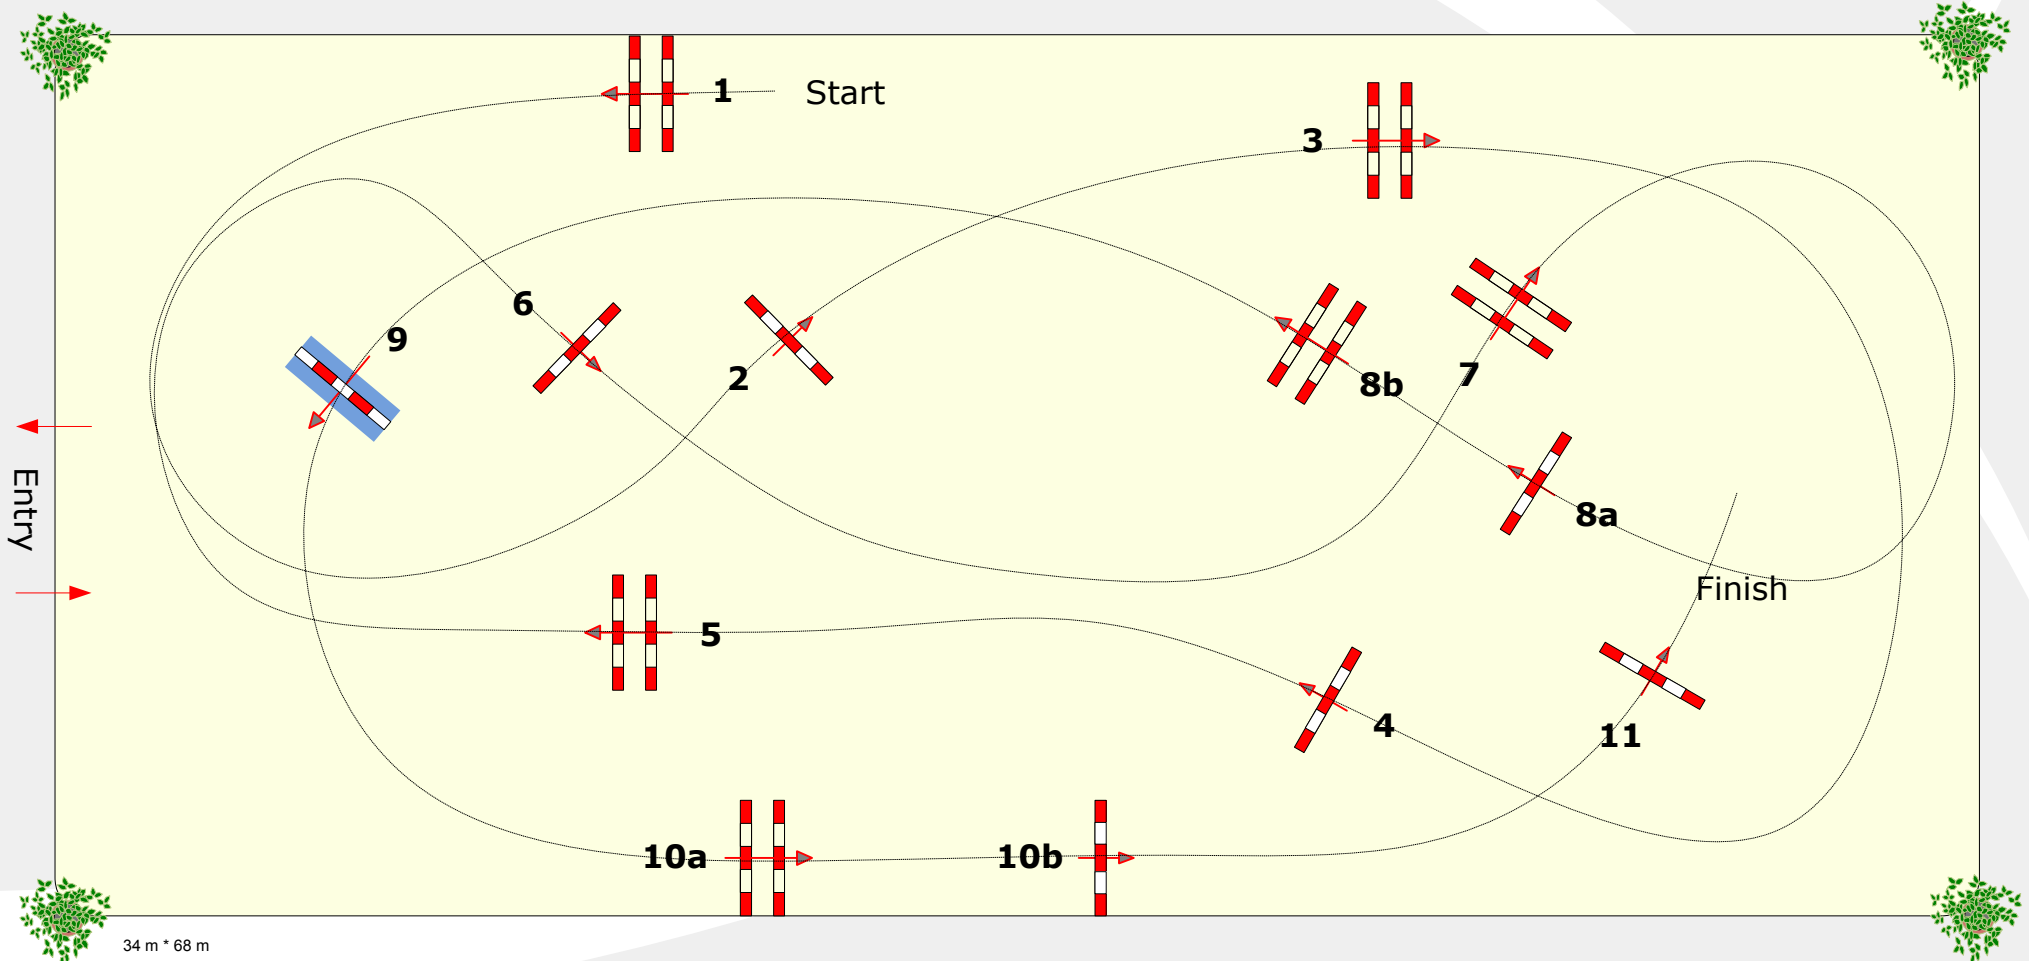

8

baden classics 2014

Offenburg 6.-9.2.2014

Youngster Tour

Competition against the clock

Thursday, 06.02.2014

Start: 11:00 Uhr

Table: A
National RG: LPO §
FEI RG / Art. 238.2.1
Height: 1,35 mtr.

Speed: 350 m/Min.
Length: 395 m
Time allowed: 68 sec
Time limit: 136 sek.

Obstacles: 11
Efforts: 13
Penalty: sec

Jump-off:
Length: 0 m
Time allowed: 0 sec
Time limit: 0 sec

34 m * 68 m

Course Designer: Peter Schumacher (GER)