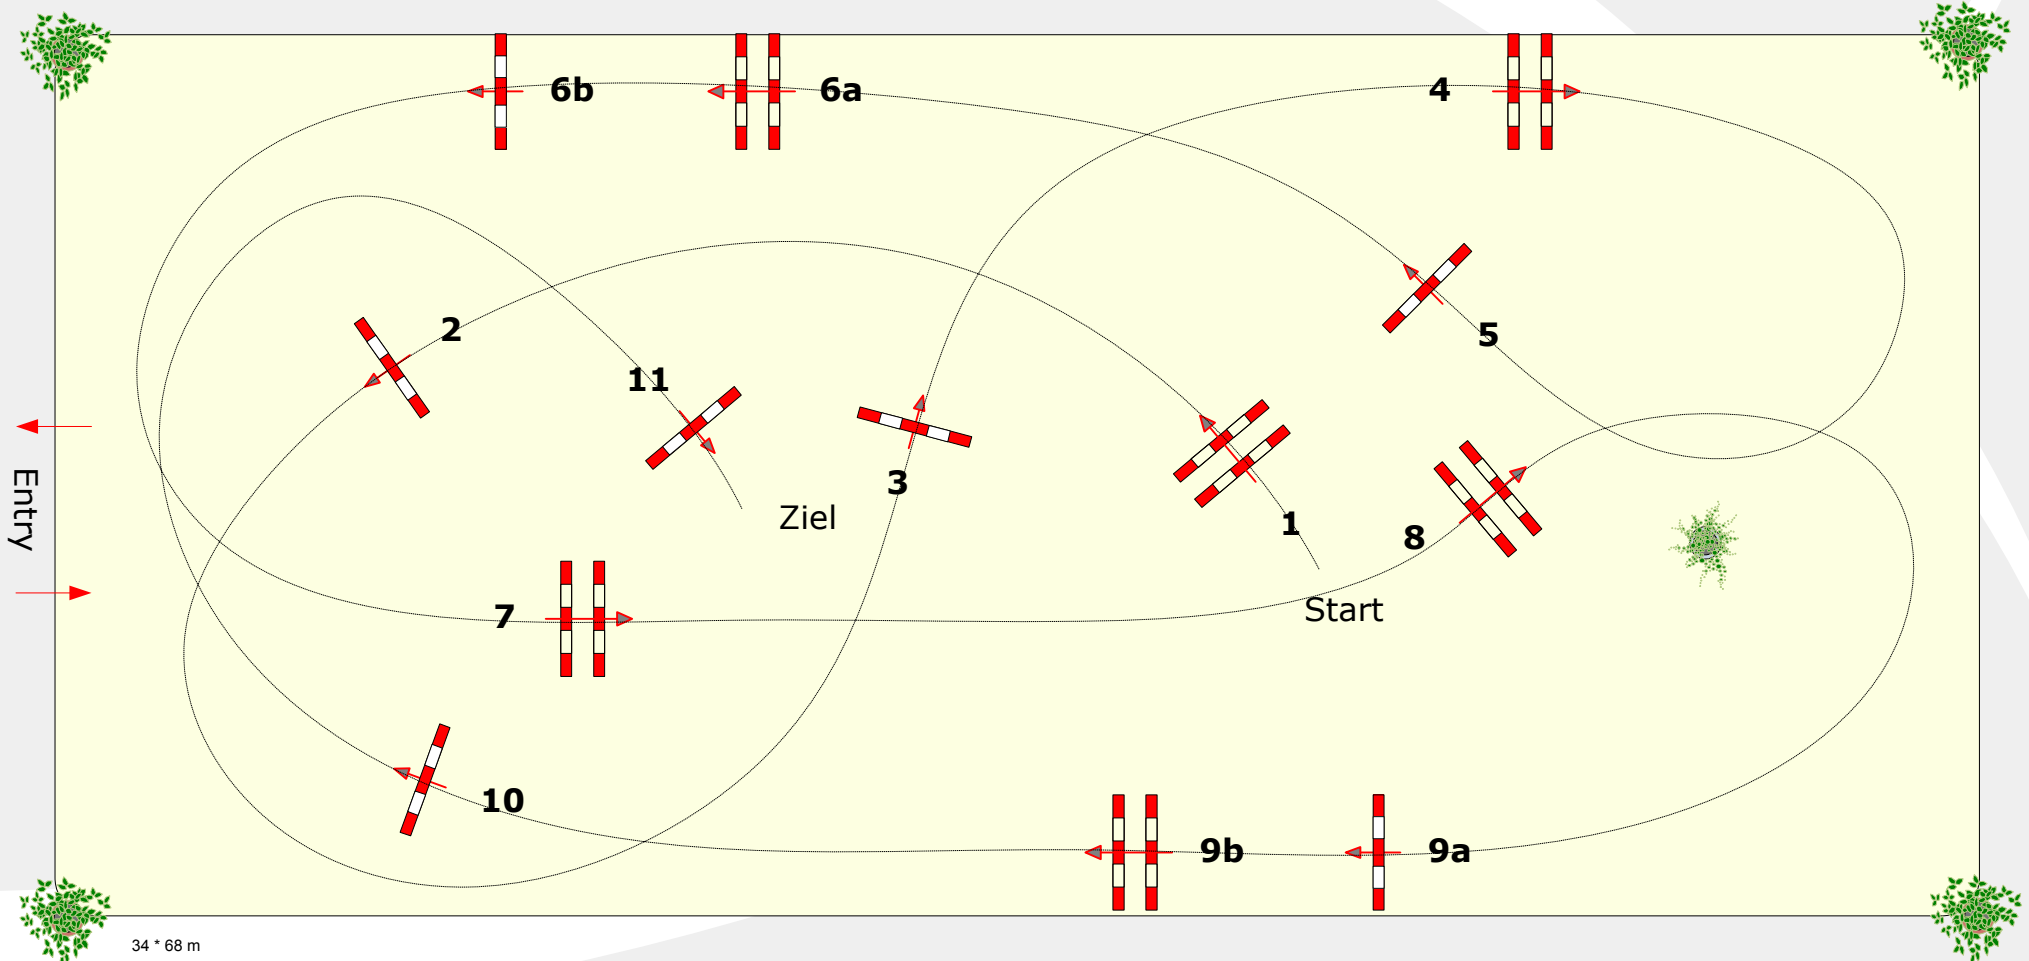

14

baden classics 2014

Offenburg 6.-9.2.2014

International

Competition against the clock

Saturday, 08.02.2014

Start: 9.00 Uhr

Table: A
National RG: LPO §
FEI RG / Art. 238.2.1
Height: 1,35 mtr.

Speed: 350 m/Min.
Length: 400 m
Time allowed: 69 sec
Time limit: 138 sek.

Obstacles: 11
Efforts: 13
Penalty: sec

Jump-off:
Length: 0 m
Time allowed: 0 sec
Time limit: 0 sec

34 * 68 m

Course Designer: Peter Schumacher (GER)