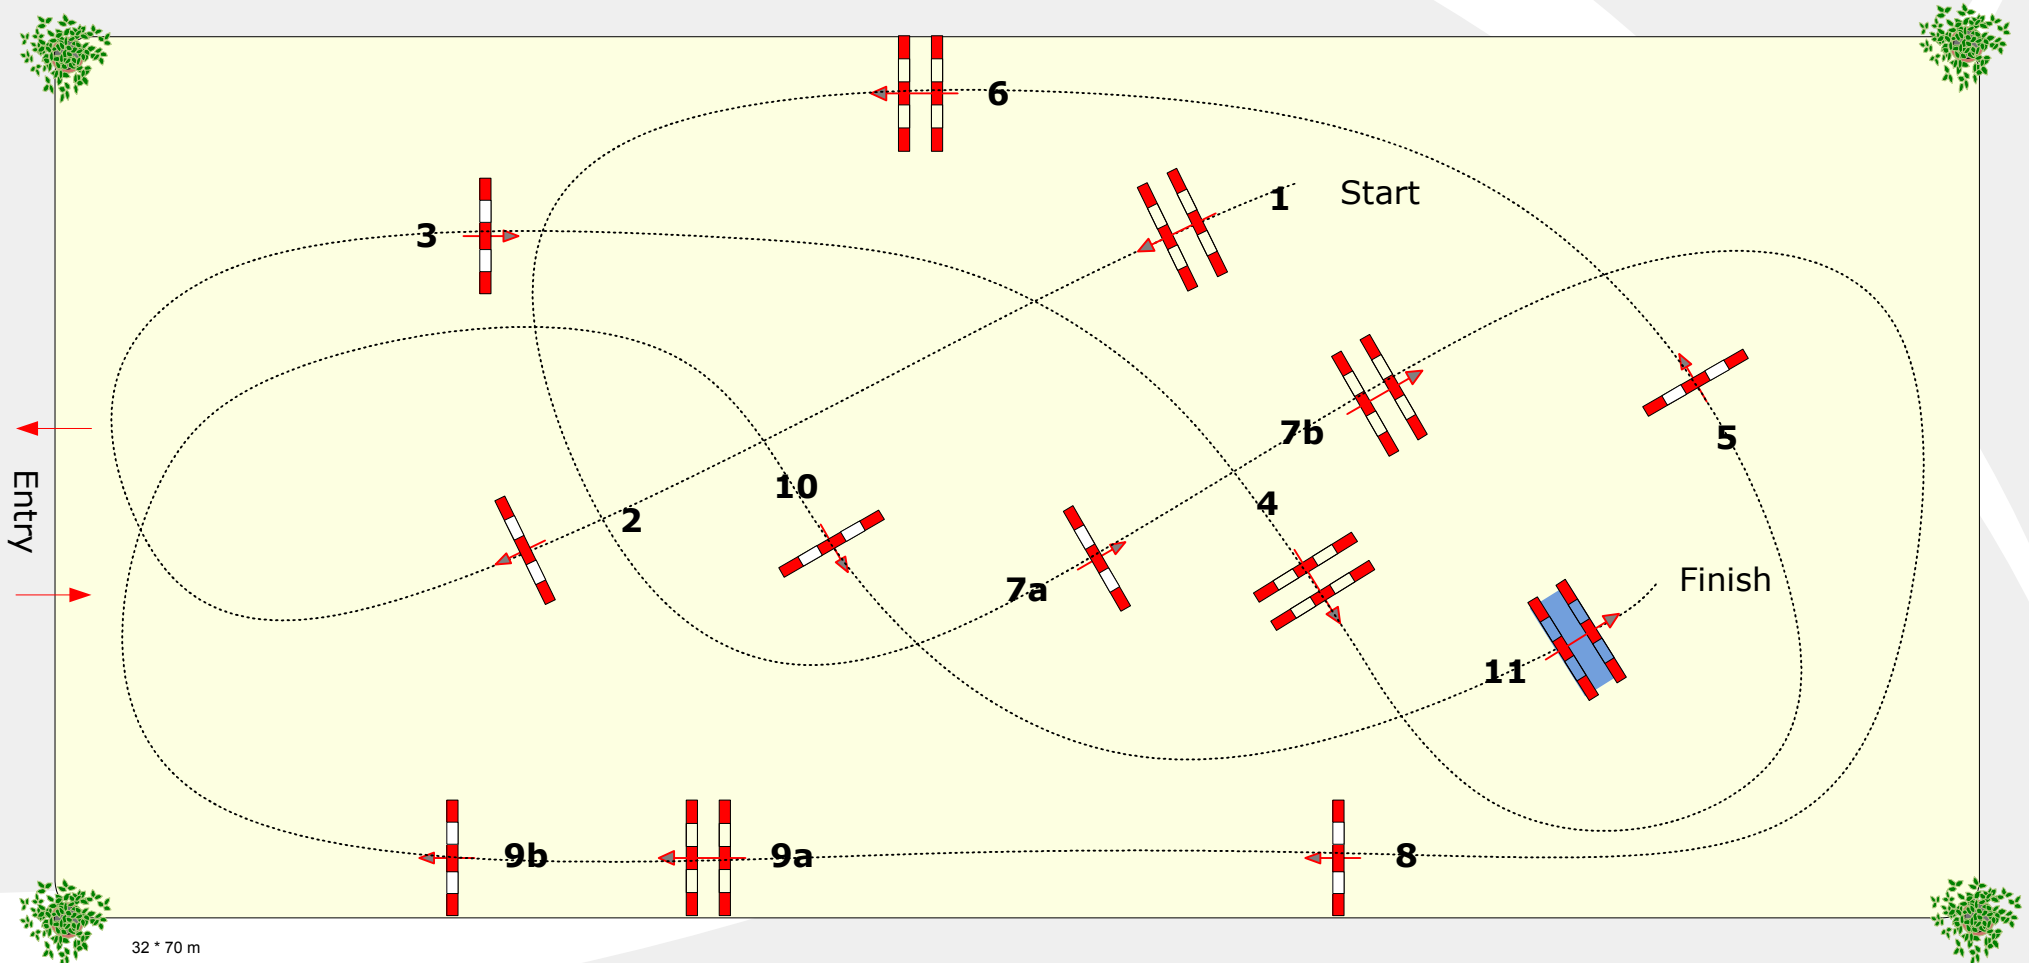

International

Competition against the clock

Friday, 07.02.2014

Start: 10:30 Uhr

Table: A
National RG: LPO §
FEI RG / Art. 238.2.1
Height: 1,25 mtr.

Speed: 350 m/Min.
Length: 370 m
Time allowed: 64 sec
Time limit: 128 sek.

Obstacles: 11
Efforts: 13
Penalty: sec

Jump-off:
Length: 0 m
Time allowed: 0 sec
Time limit: 0 sec

32 * 70 m