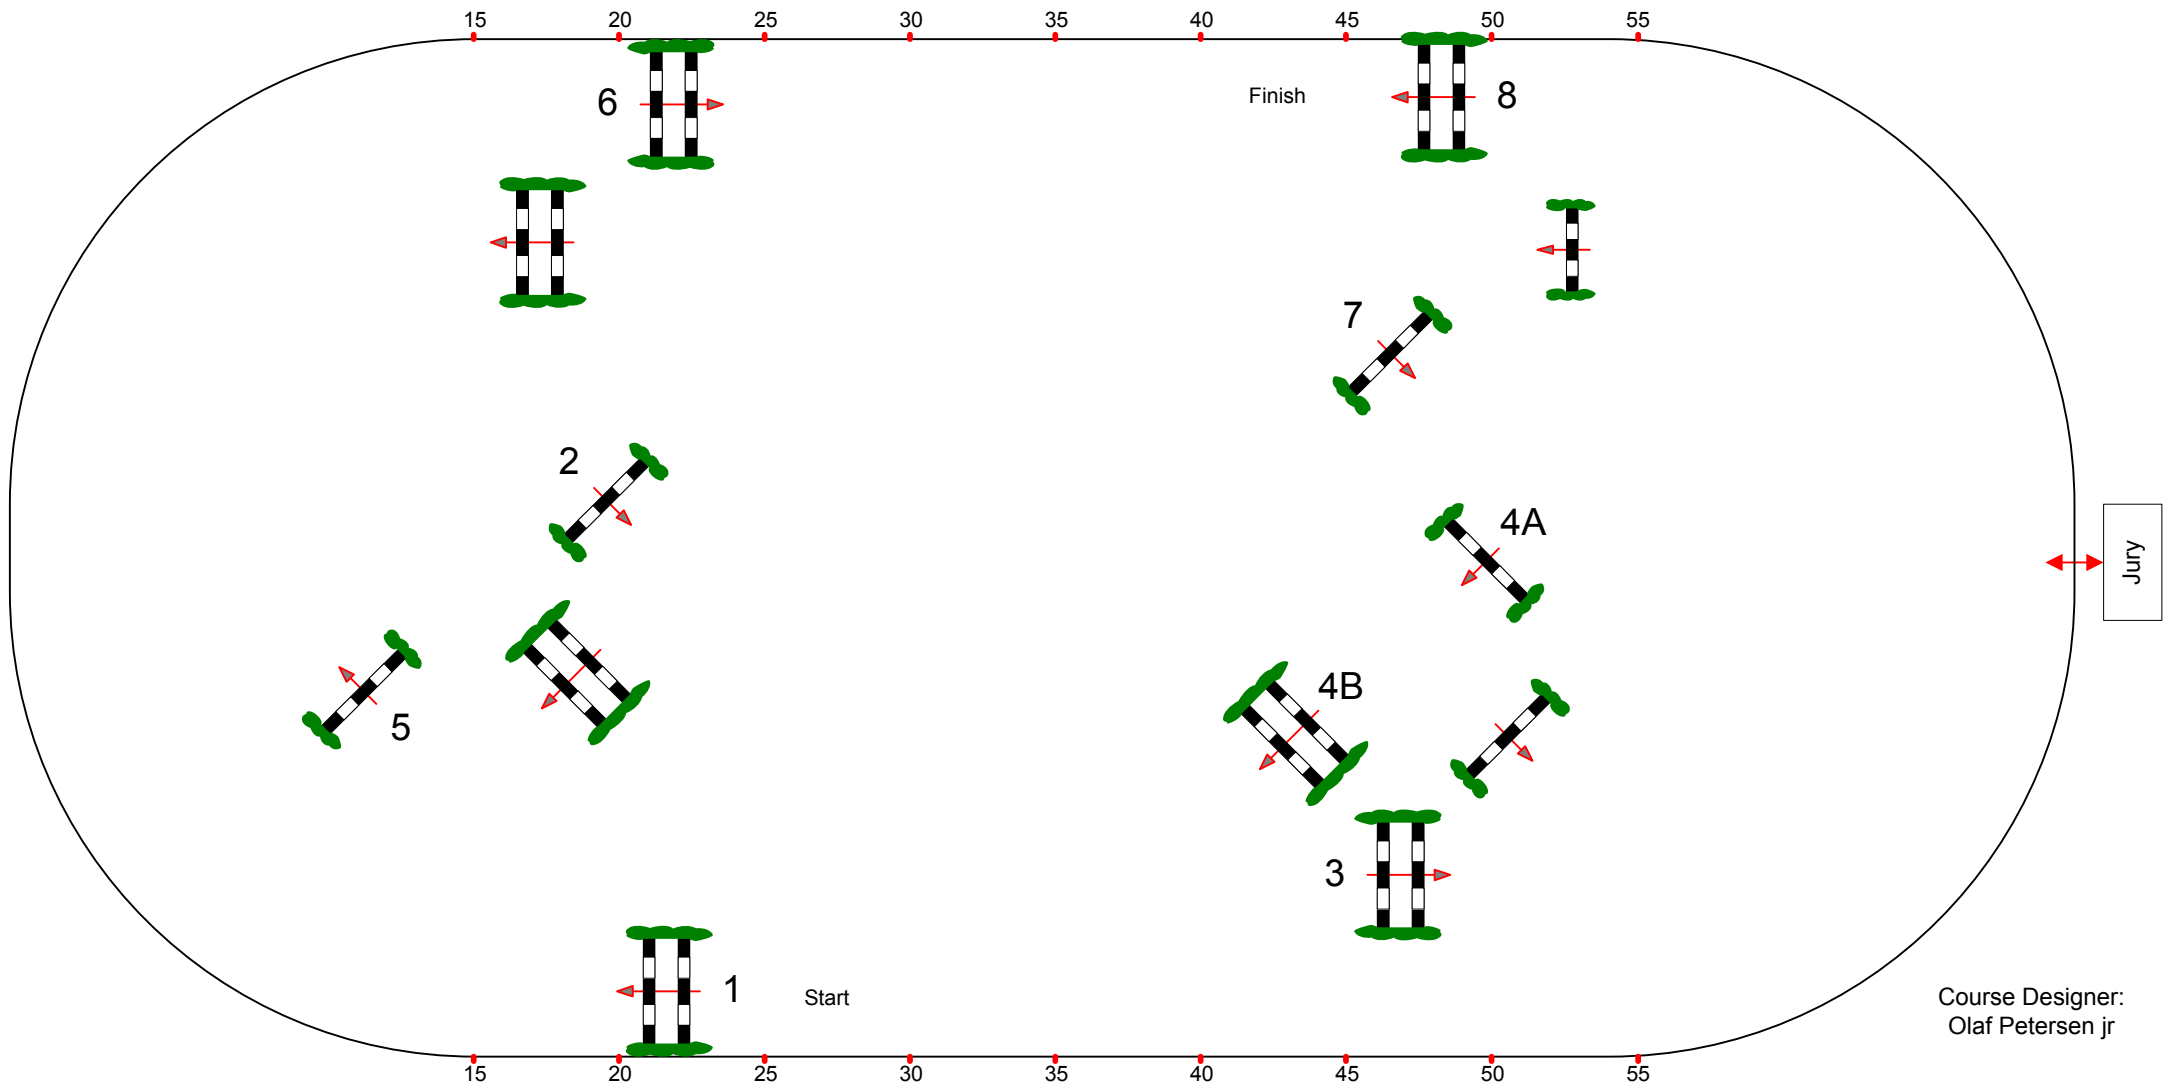

# Dortmund 2014

Class No.: 23	International Competition	Competition against the clock
---------------	---------------------------	-------------------------------

Table: A	Speed: 350 m/min	Obstacles: 8
National RG: 520,3a	Length: 310 m	Efforts: 9
Height: 1,05 m	Time allowed: 54 sec	
	Time limit: 108 sec	

Course Designer:  
Olaf Petersen jr