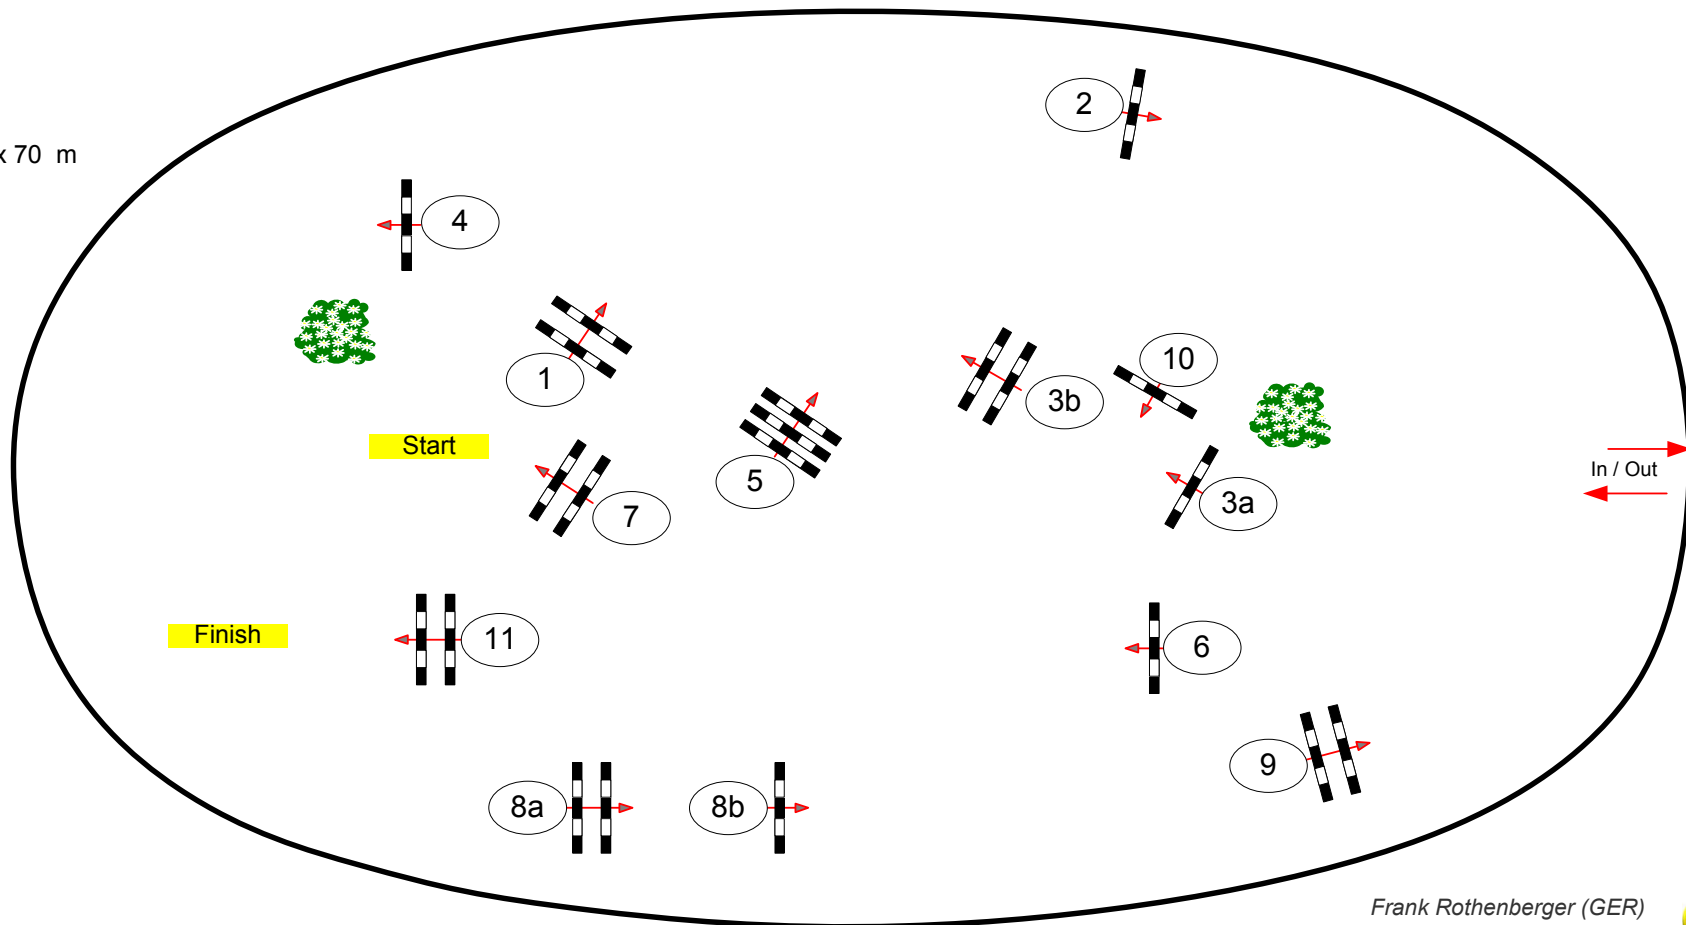

Gothenburg Horse Show 2014

Class No.: 6

Youngster Tour

Competition against the clock

Table: A
National RG:
FEI RG / Art. 238.2.1
Height: 1,35 m

Speed: 350 m/min
Length: 410 m
Time allowed: 71 sec
Time limit: 142 sec

Obstacles: 11
Efforts: 13

38 x 70 m

Frank Rothenberger (GER)
Peter Lundström (SWE)