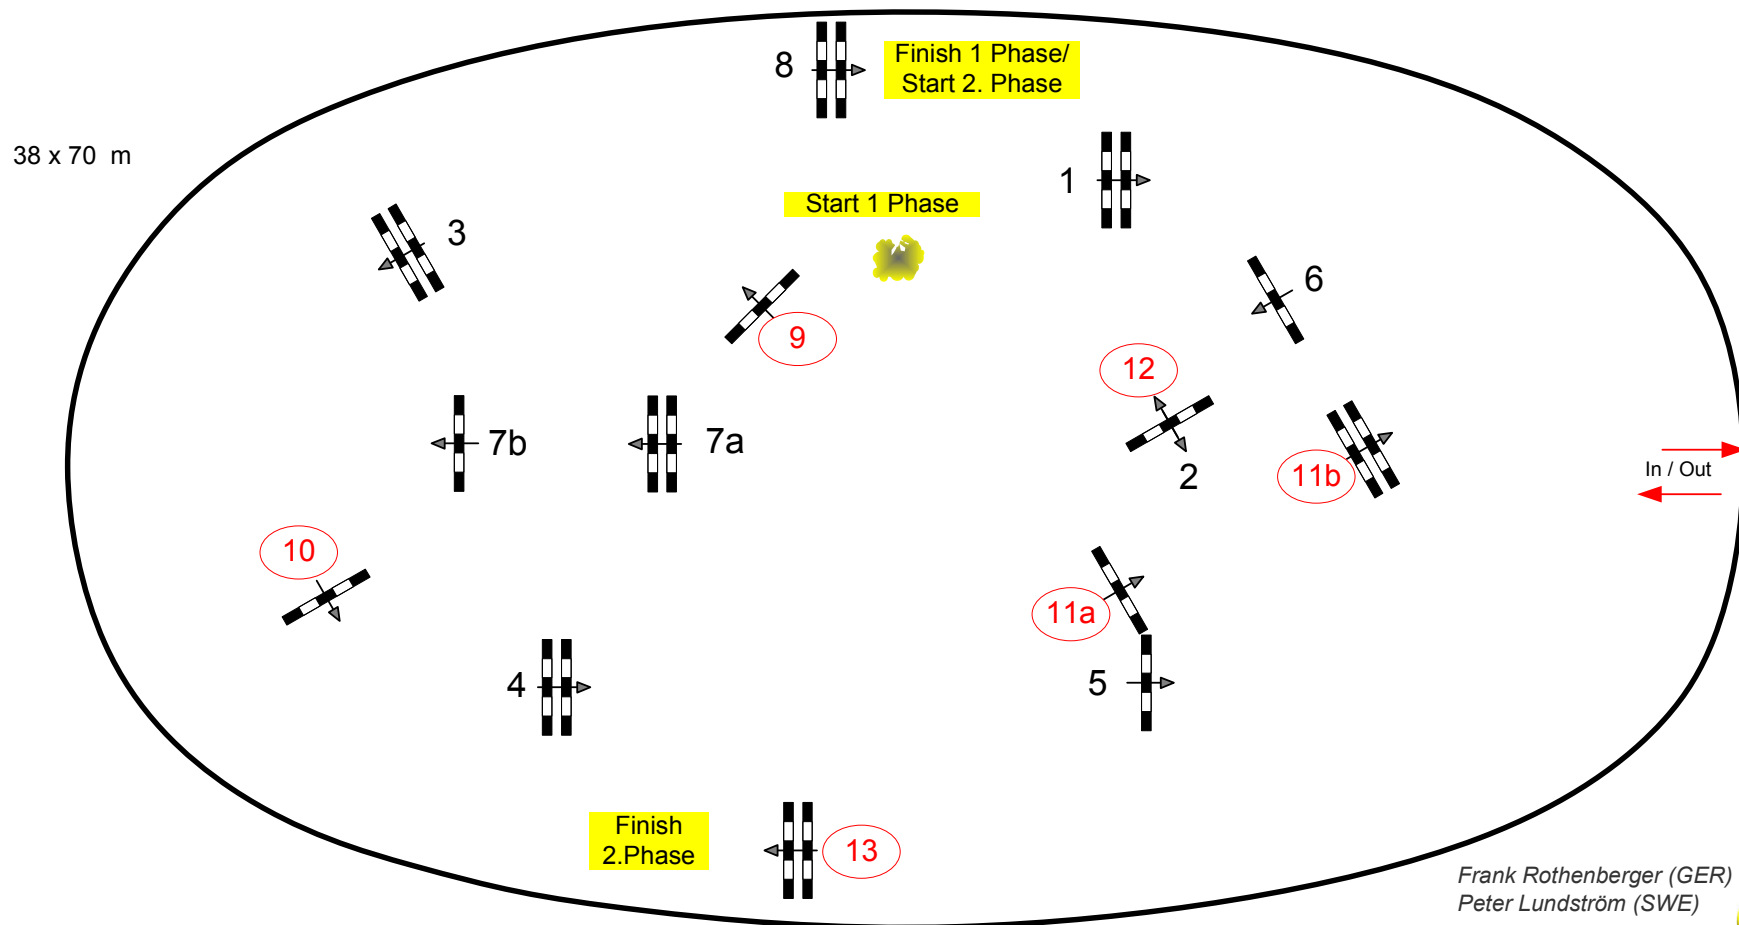

Gothenburg Horse Show 2014

Class No.: 2

Competition in two Phases

Table: A
National RG:
FEI RG / Art. 274.5.3
Height: 1,40 m

Speed: 350 m/min
Length: 310 m
Time allowed: 54 sec
Time limit: 108 sec

Obstacles: 1 - 8
Efforts: 9
Penalty sec:
Closed combination:

2nd Phase: 9 - 13
Length: 210 m
Time allowed: 36 sec
Time limit: 72 sec

Frank Rothenberger (GER)
Peter Lundström (SWE)