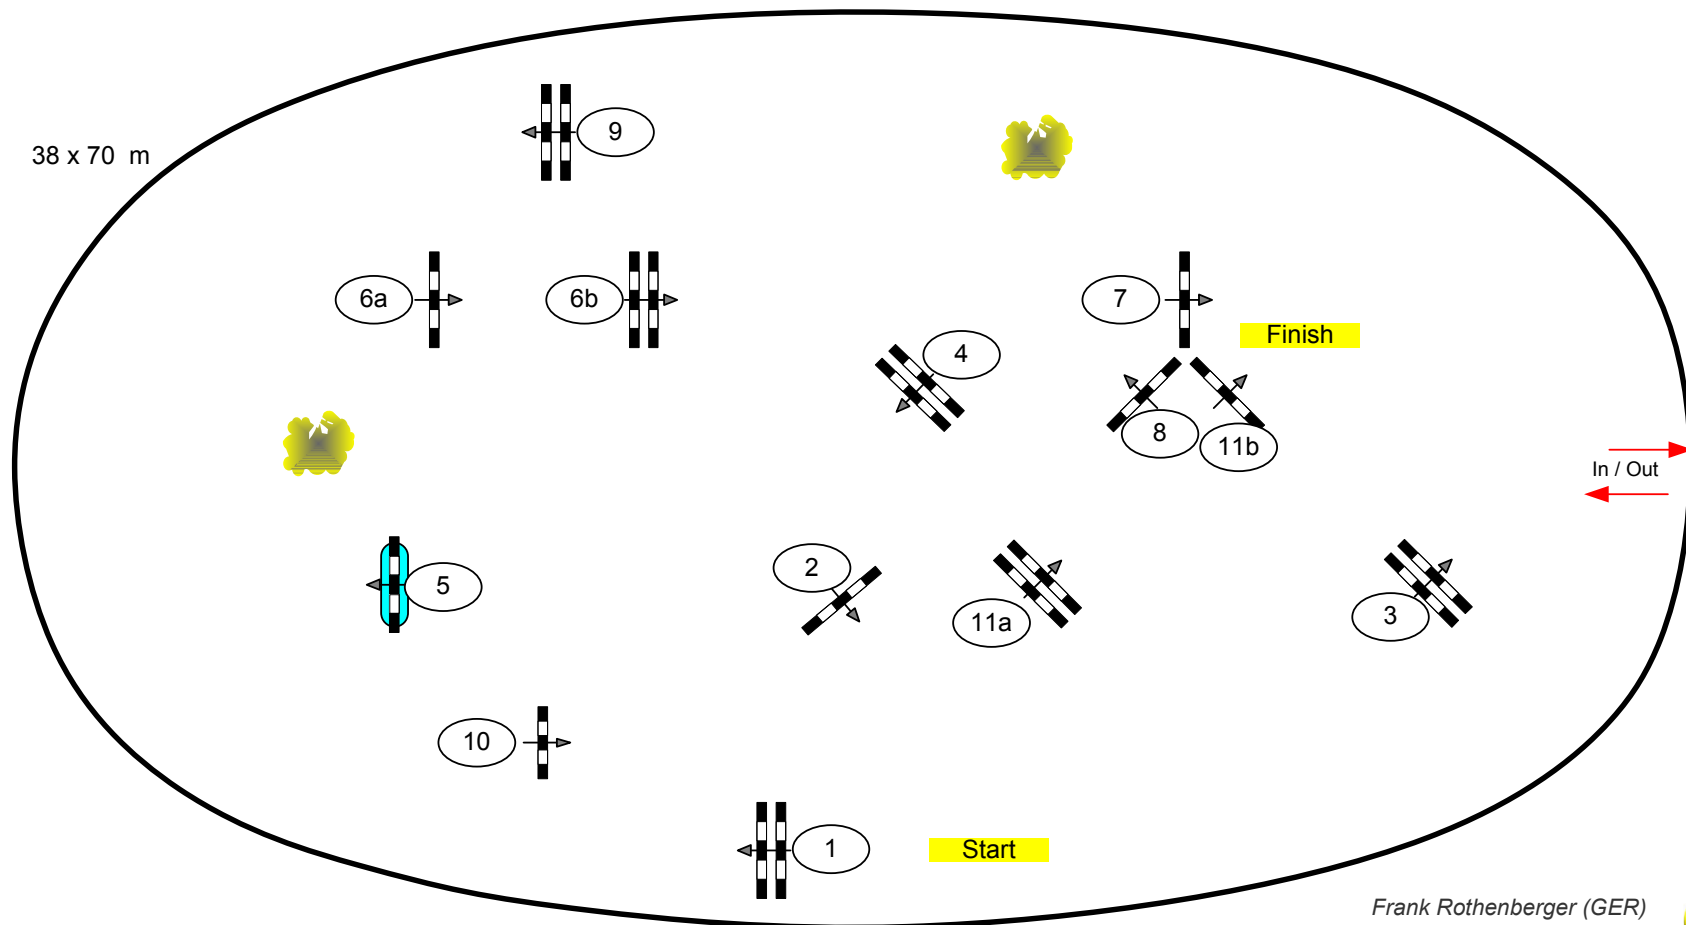

Gothenburg Horse Show 2014

Class No.: 3

International Competition

Competition against the clock

Table: A
National RG:
FEI RG / Art. 238.2.1
Height: 1,45 m

Speed: 350 m/min
Length: 370 m
Time allowed: 64 sec
Time limit: 128 sec

Obstacles: 11
Efforts: 13

Frank Rothenberger (GER)
Peter Lundström (SWE)