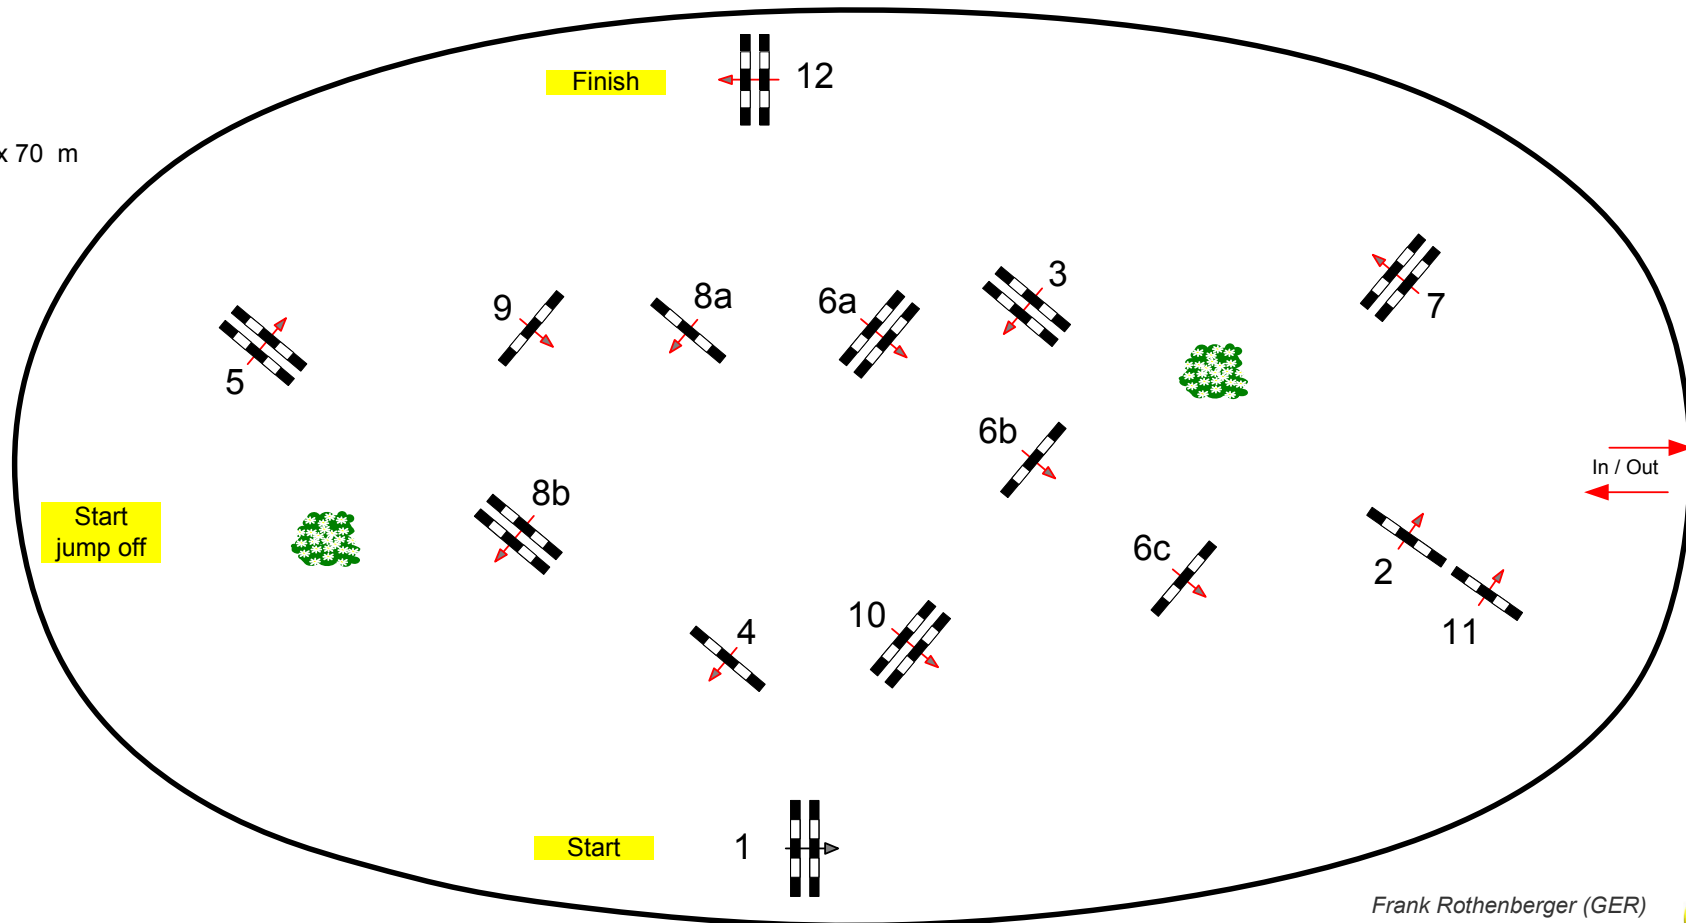

Gothenburg Horse Show 2014

Class No.: 4

Competition with one jump-off

Table: A
National RG:
FEI RG / Art. 238.2.2
Height: 1,50 m

Speed: 350 m/min
Length: 410 m
Time allowed: 71 sec
Time limit: 142 sec

Obstacles: 12
Efforts: 15

1st Jump-off: **5-6c-7-8ab-9-11-12**
Length: 270 m
Time allowed: 47 sec
Time limit: 94 sec

38 x 70 m

Frank Rothenberger (GER)
Peter Lundström (SWE)