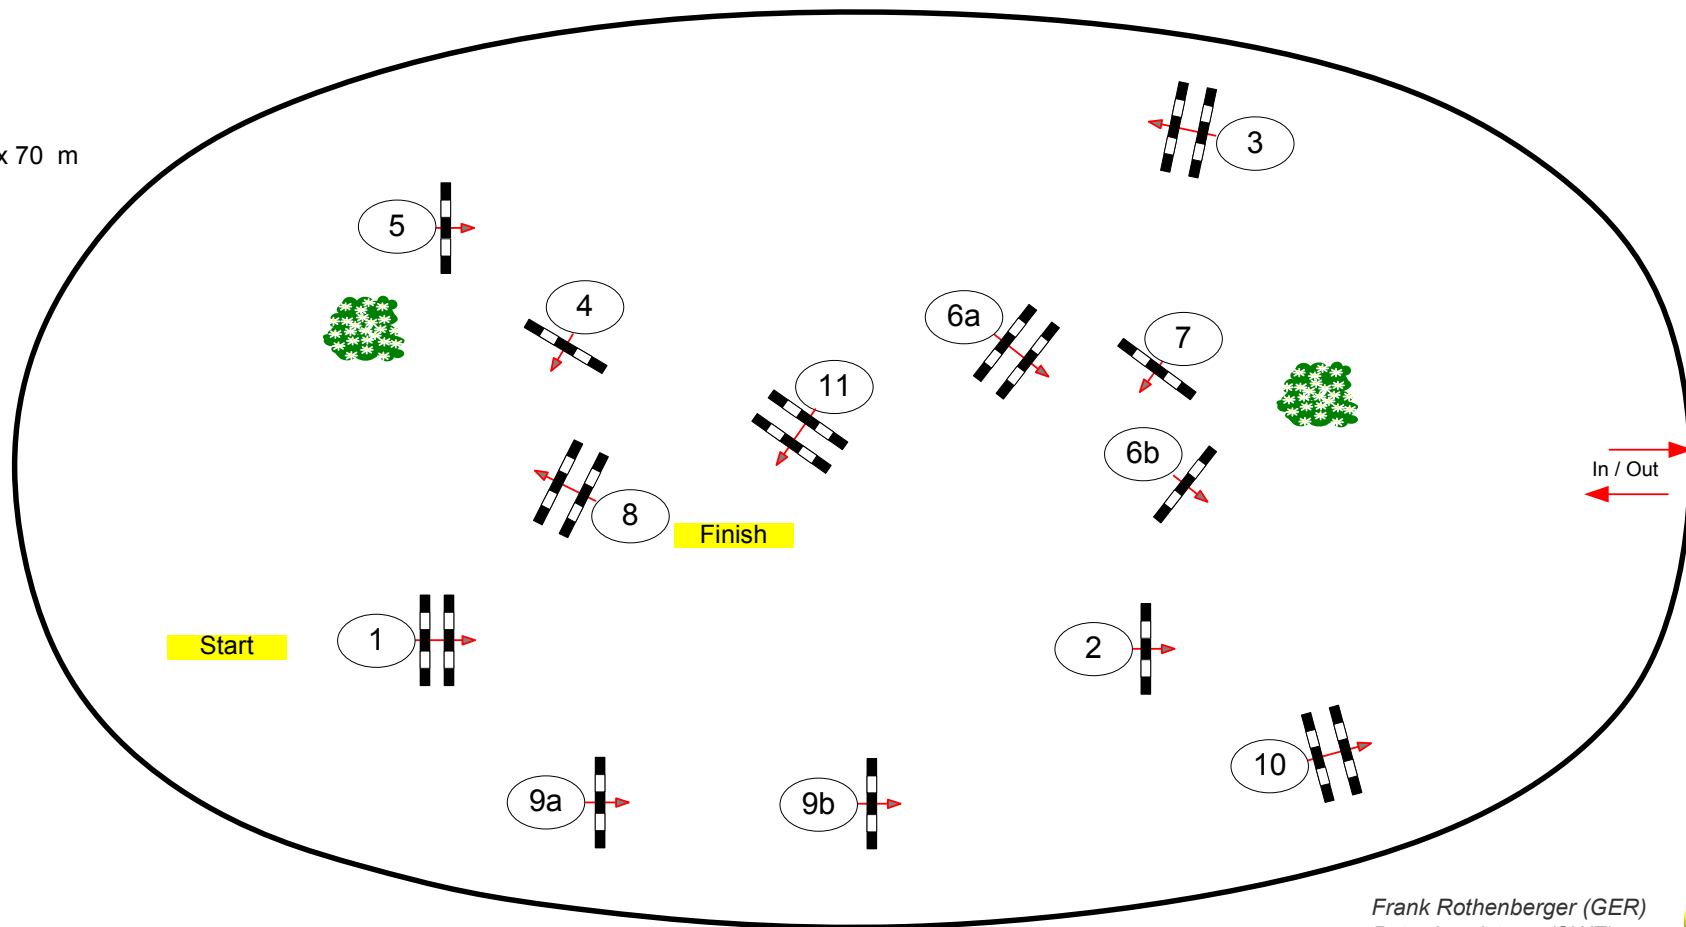

Gothenburg Horse Show 2014

Class No.: 5

Competition against the clock

Table: A
National RG:
FEI RG / Art. 238.2.1
Height: 1,40 m

Speed: 350 m/min
Length: 390 m
Time allowed: 67 sec
Time limit: 134 sec

Obstacles: 11
Efforts: 13

38 x 70 m

Frank Rothenberger (GER)
Peter Lundström (SWE)