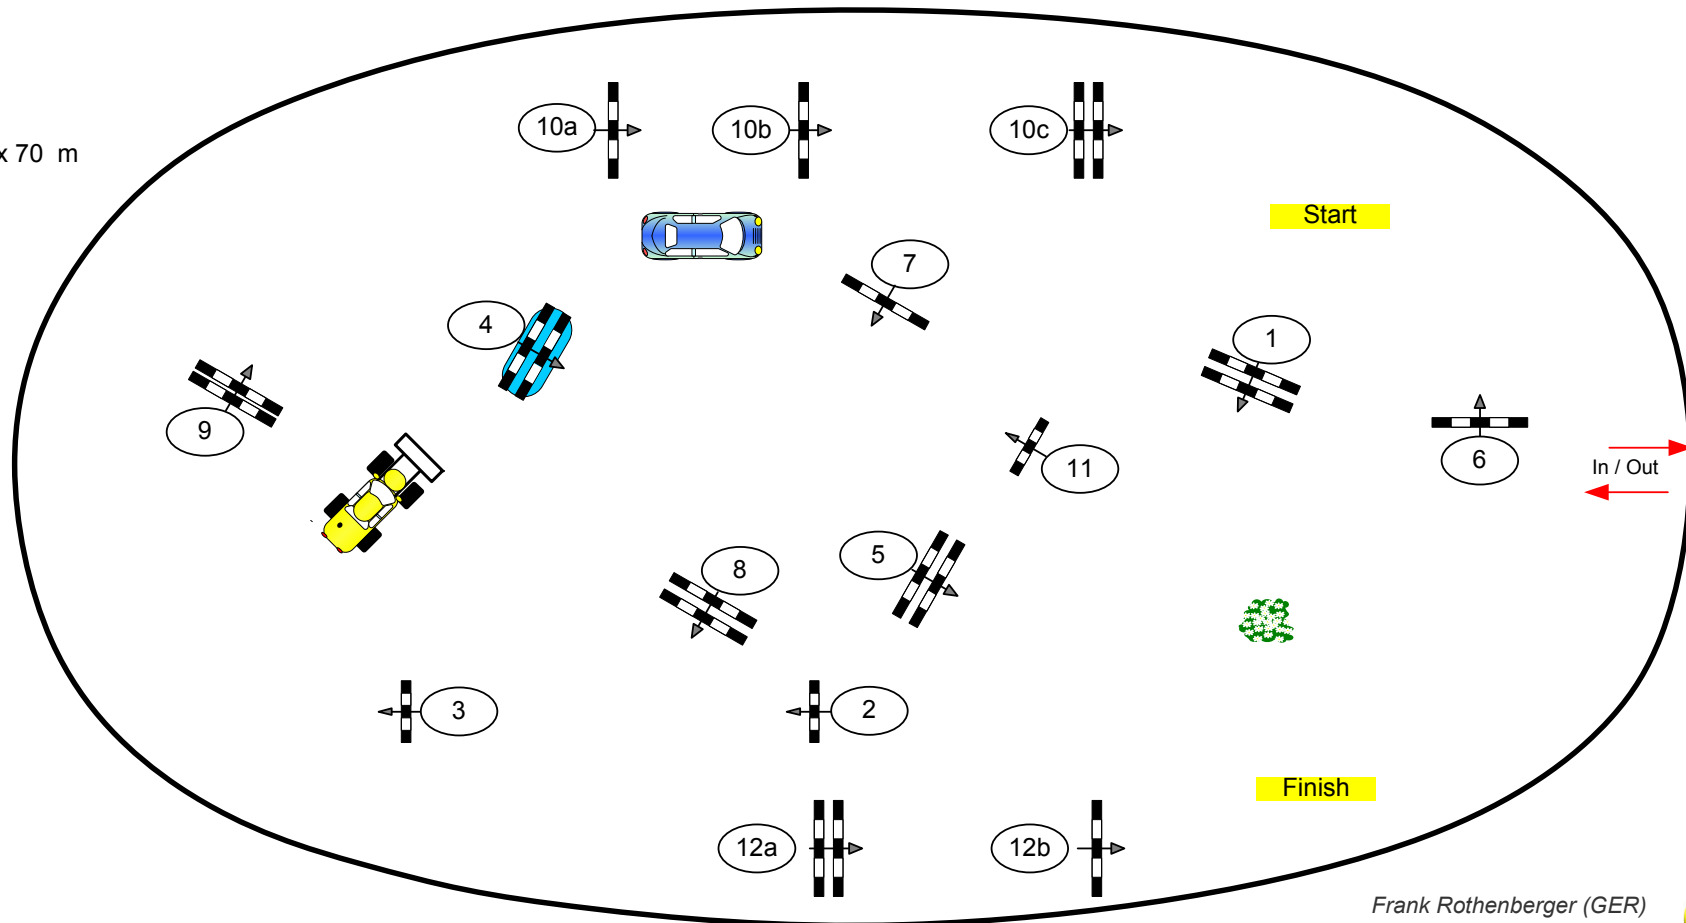

Gothenburg Horse Show 2014

Class No.: 7

Qualifier for Competition 13 - LONGINES FEI World Cup

Competition against the clock

Table: A
National RG:
FEI RG / Art. 238.2.1
Height: 1,50 m

Speed: 350 m/min
Length: 380 m
Time allowed: 66 sec
Time limit: 132 sec

Obstacles: 12
Efforts: 15

38 x 70 m

Frank Rothenberger (GER)
Peter Lundström (SWE)