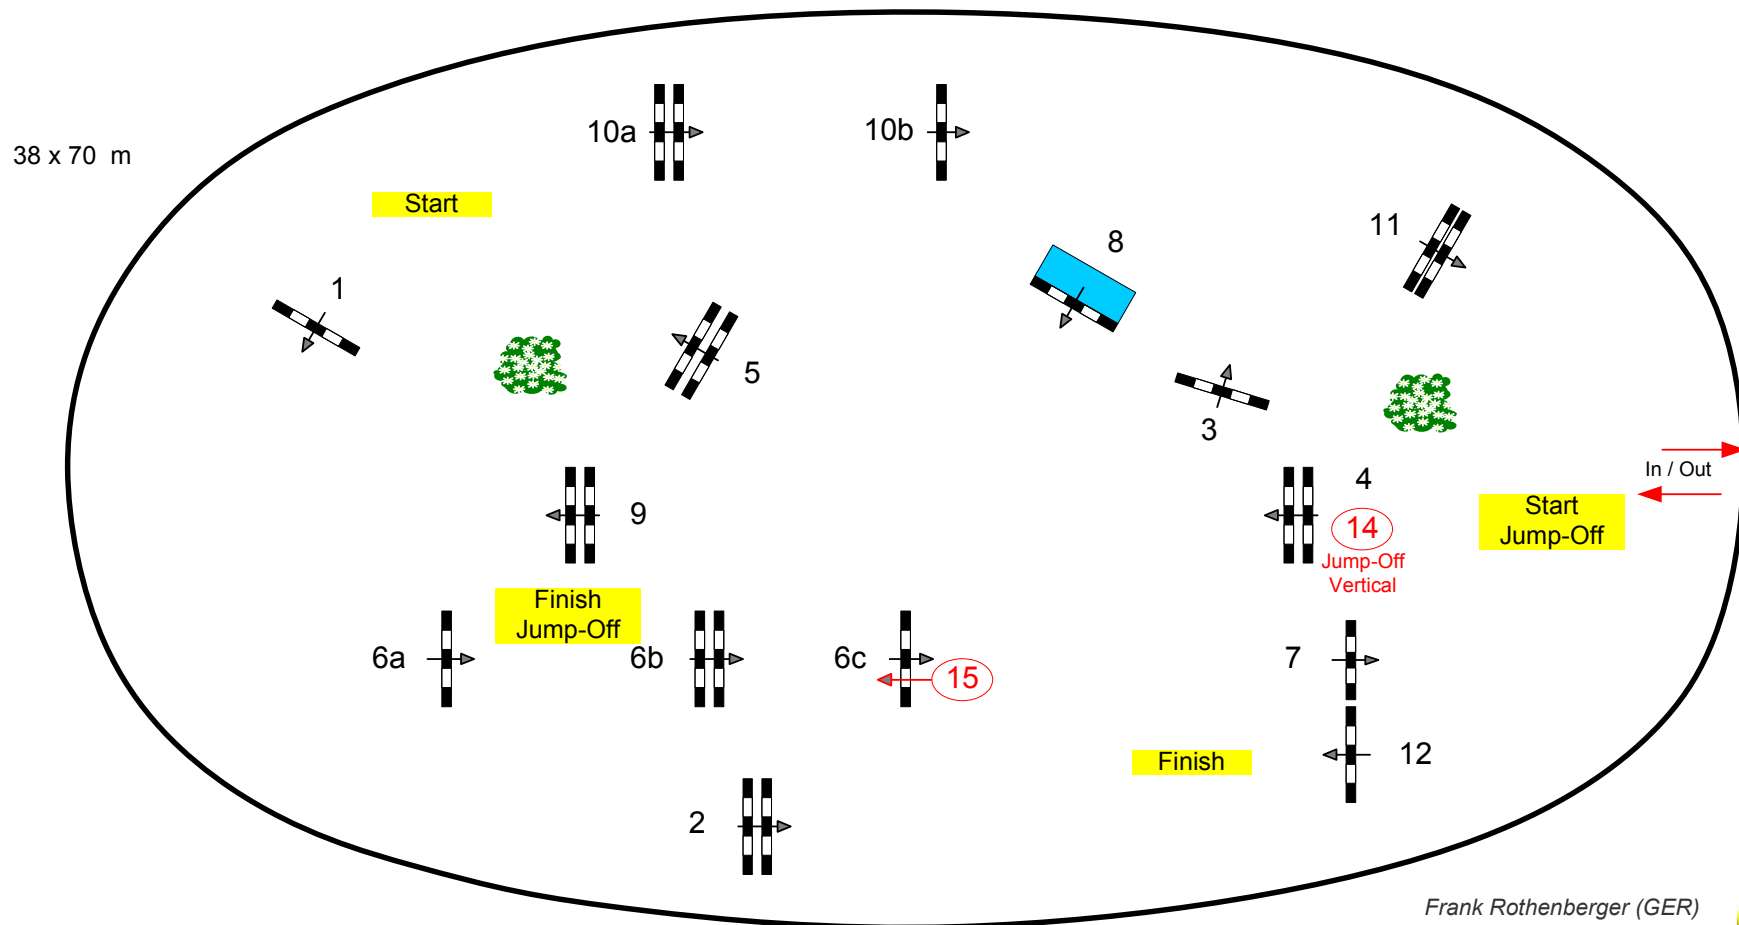

Gothenburg Horse Show 2014

Class No.: 8

International Competition

Competition with one jump-off

Table: A
National RG:
FEI RG / Art. 238.2.2
Height: 1,45 m

Speed: 350 m/min
Length: 380 m
Time allowed: 66 sec
Time limit: 132 sec

Obstacles: 12
Efforts: 15

1st Jump-off: **14-9-10a-10b-5-2-3-15**
Length: 270 m
Time allowed: 47 sec
Time limit: 94 sec

Frank Rothenberger (GER)
Peter Lundström (SWE)