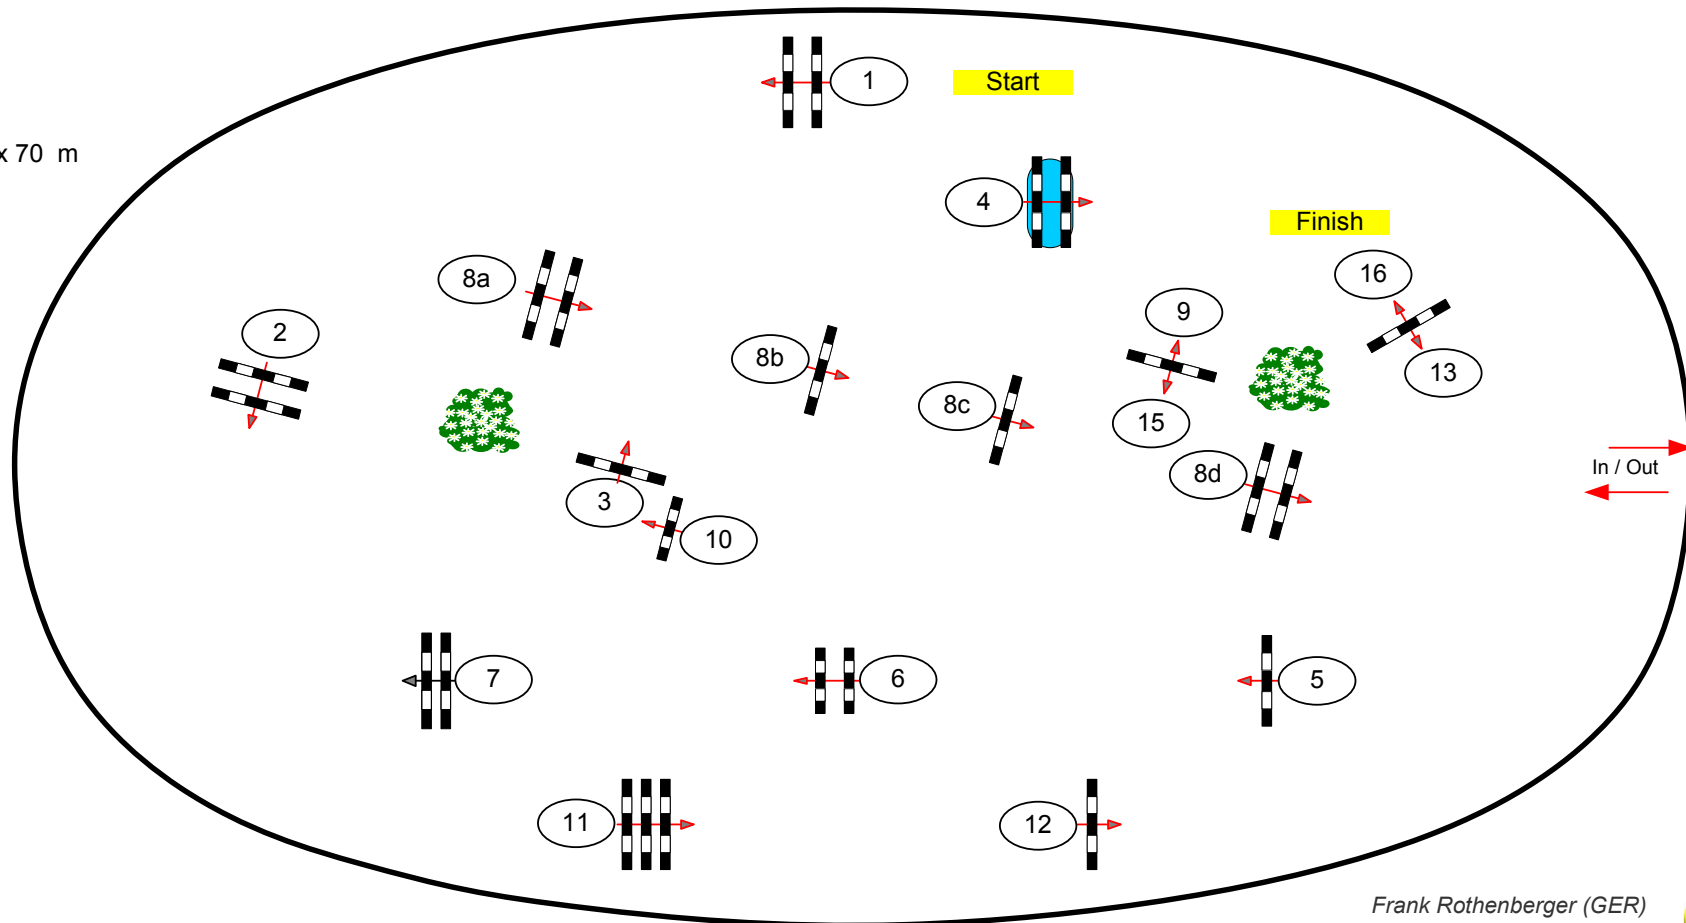

# Gothenburg Horse Show 2014

Class No.: 10

Gothenburg Trophy

Competition with one jump-off

Table: A  
National RG:  
FEI RG / Art. 238.2.2  
Height: 1,55 m

Speed: 350 m/min  
Length: 400 m  
Time allowed: 69 sec  
Time limit: 138 sec

Obstacles: 13  
Efforts: 16

1st Jump-off: **11-15-5-7-8ab-1-3-16**  
Length: 320 m  
Time allowed: 55 sec  
Time limit: 110 sec

38 x 70 m

Frank Rothenberger (GER)  
Peter Lundström (SWE)