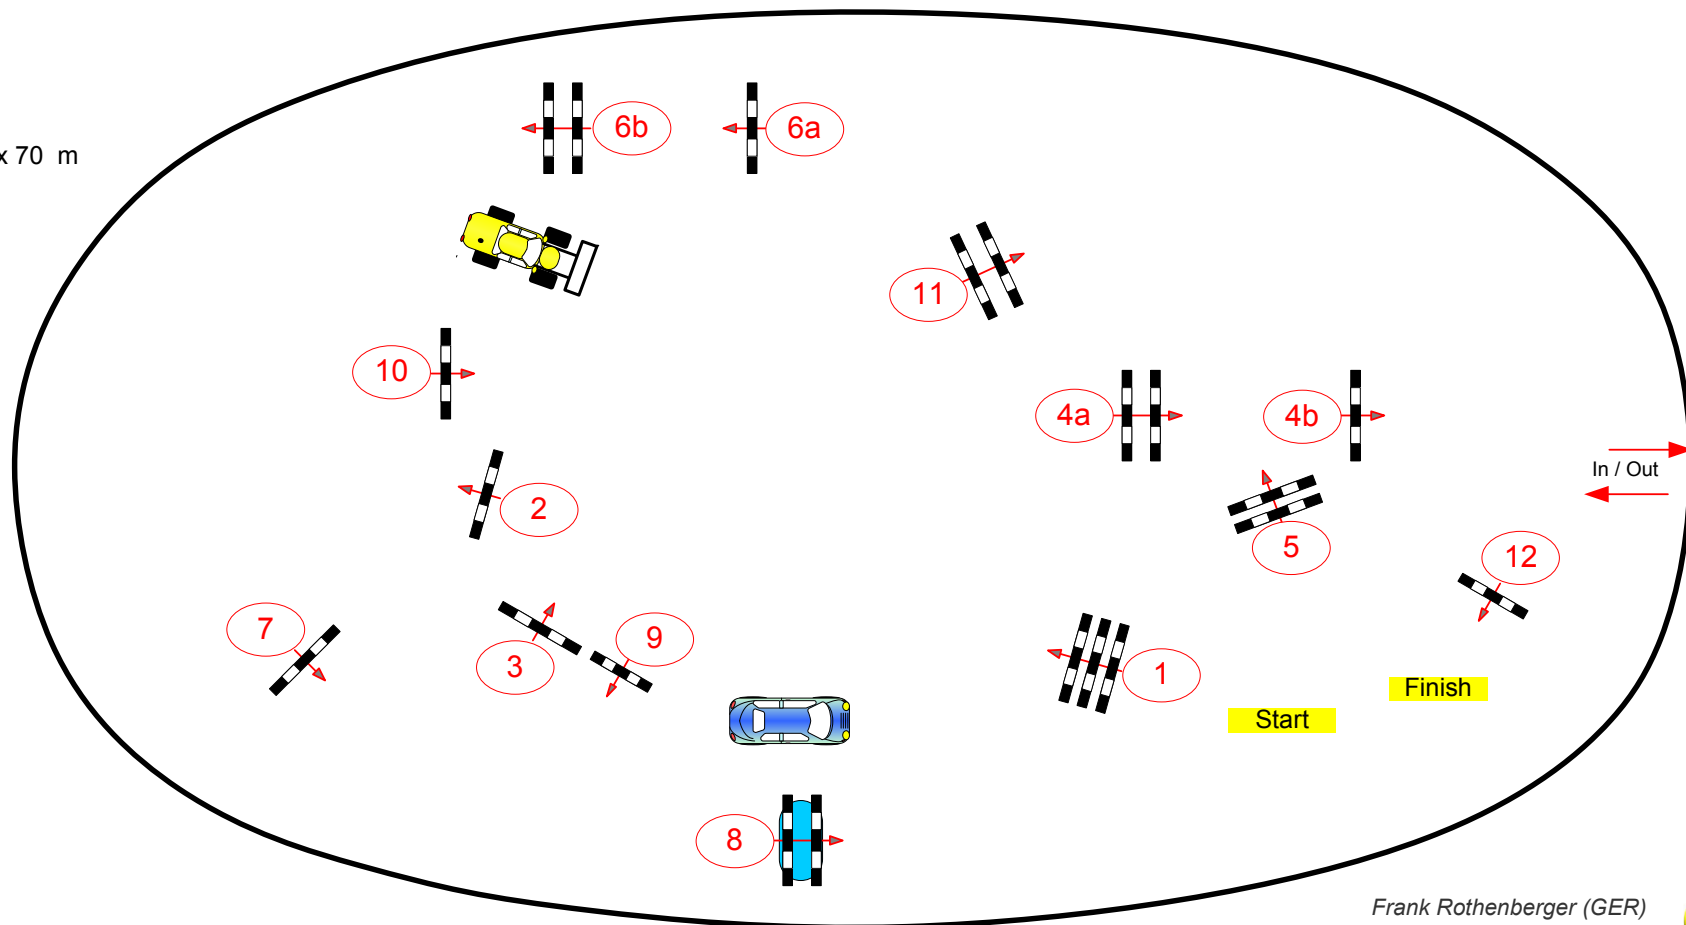

# Gothenburg Horse Show 2014

Class No.: 11

Competition against the clock

Table: A  
National RG:  
FEI RG / Art. 238.2.1  
Height: 1,45 m

Speed: 350 m/min  
Length: 410 m  
Time allowed: 71 sec  
Time limit: 142 sec

Obstacles: 12  
Efforts: 14

38 x 70 m

Frank Rothenberger (GER)  
Peter Lundström (SWE)