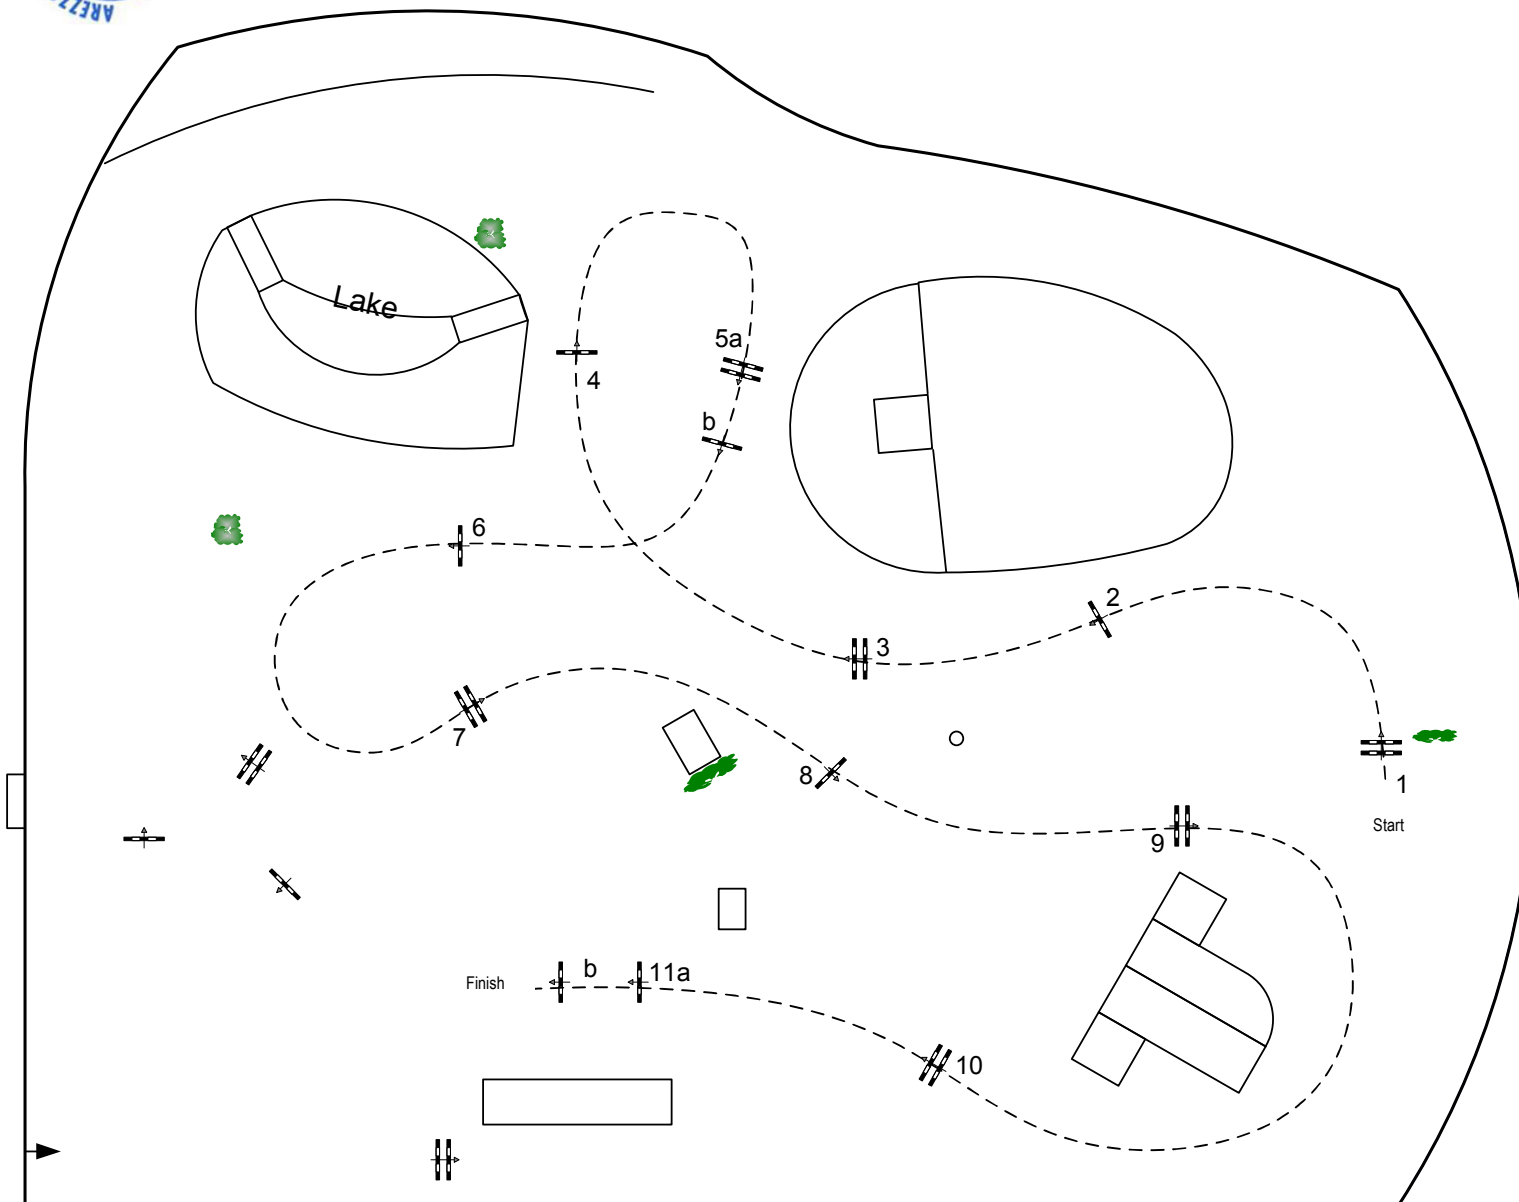

Toscana Tour Arezzo 2014

Class No.:

11

Silver Tour

Competition against the clock

Table: A
National RG:
FEI RG / Art. 238.2.1
Height: 1,40 m

Speed: 350 m/min

Length: 470 m
Time allowed: 81 sec
Time limit: 162 sec

Obstacles: 11
Efforts: 13
Penalty sec
Closed combination:

Marco Hesse (GER), Elio Travagliati (ITA),