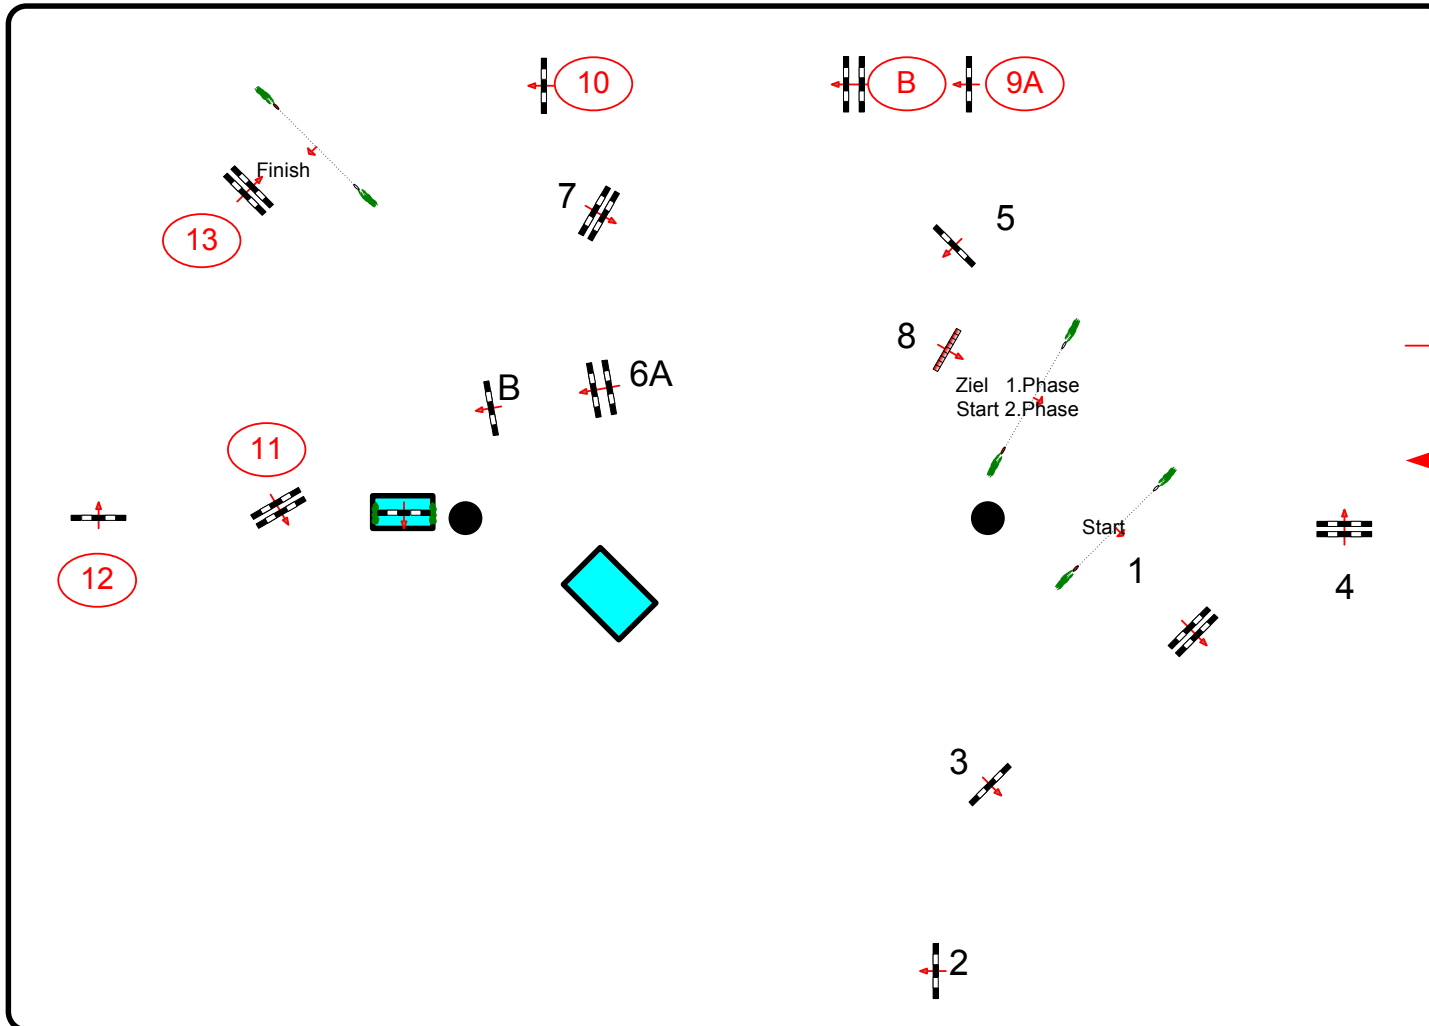

FIRST WEEK

Class No.: 50

1.35

Competition in two Phases

Sonntag, 23. März 2014

Start: 0:00

CAMPO DANTE

Table: A
National RG:
FEI RG / Art.
Height: 274.5.3 m

Speed: 350 m/min

Length: 360 m
Time allowed: 62 sec
Time limit: 124 sec

Obstacles: 8
Efforts: 9
Penalty sec
Closed combination:

2nd Phase:
9A-9B-10-11-12-13
Length: 230 m
Time allowed: 40 sec
Time limit: 80 sec

2nd Jump-off:

Length: 0 m
Time allowed: 0 sec
Time limit: 0 sec

FRANCOIS DENIS FRA
JOHANNA MIKKOLA FIN

JURY