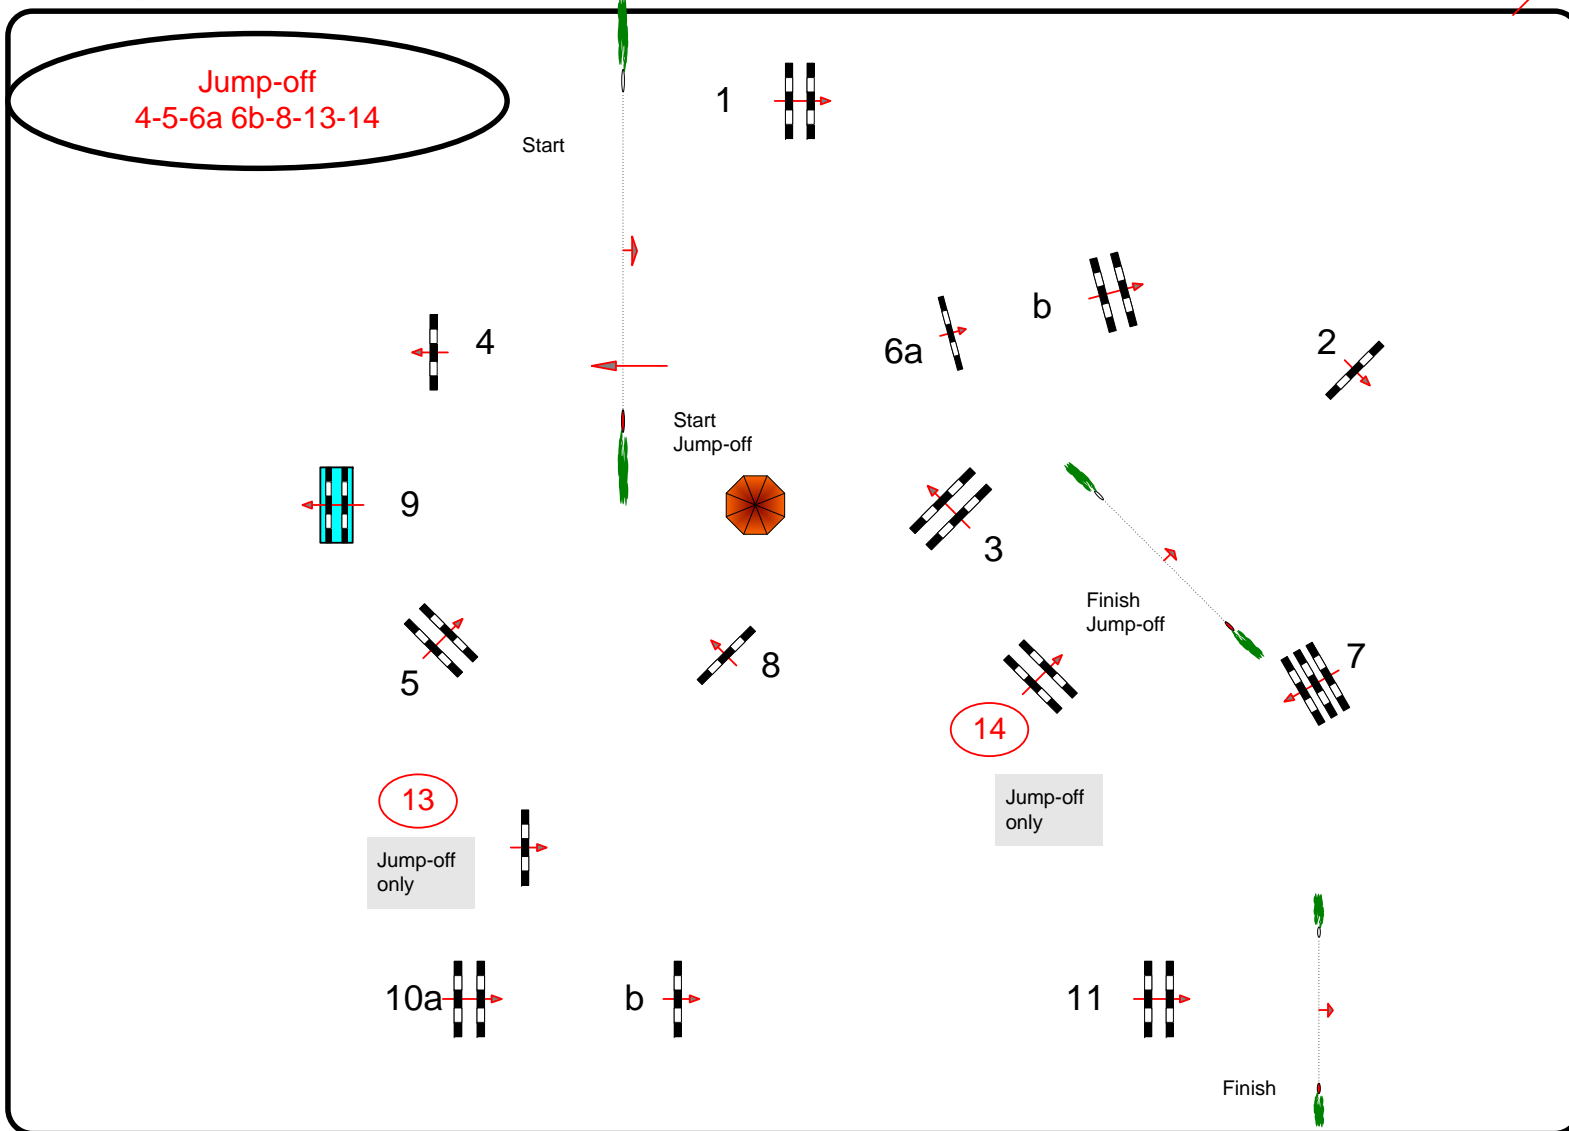

TOSCANA TOUR 2014

Class No.: 35

Silver Tour
Start: 8.15

Competition with one jump-off(imm)

sabato 22 marzo 2014

ARENA VASARI

Table: A
National RG:
FEI RG / Art. 238.2.2+245.3
Height: 1,35 m

Speed: 350 m/min

Length: 440 m
Time allowed: 76 sec
Time limit: 152 sec

Obstacles: 11
Efforts: 13
Penalty sec
Closed combination:

1st Jump-off:

Length: 270 m
Time allowed: 47 sec
Time limit: 94 sec

2nd Jump-off:

Length: 0 m
Time allowed: 0 sec
Time limit: 0 sec

Course designer
Elio Travagliati &
Andrea Colombo

JURY