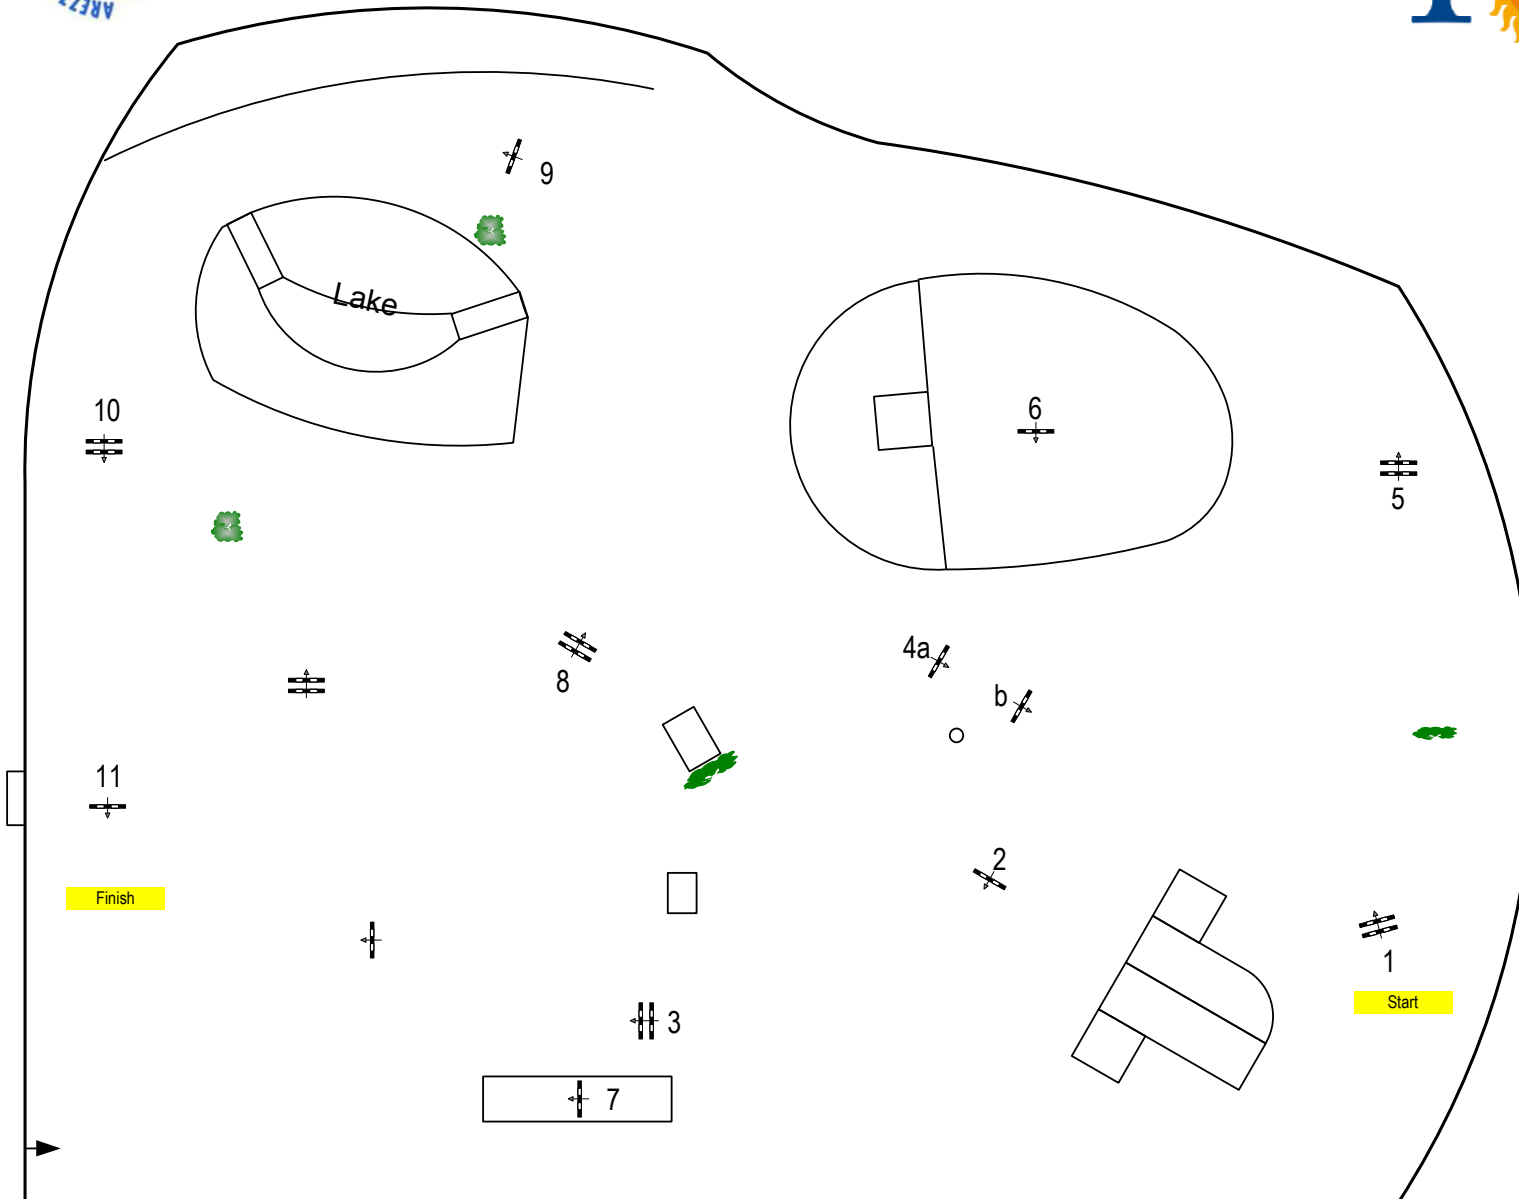

# T TOUR 2014 SCANA

Class No.: **29**

**Bronze Tour**

**Speed & Handiness**

Table: C  
National RG:  
FEI RG / Art. 239/263  
Height: 1,15 m

Speed: 350 m/min  
Length: 730 m  
Time allowed: sec  
Time limit: 180 sec