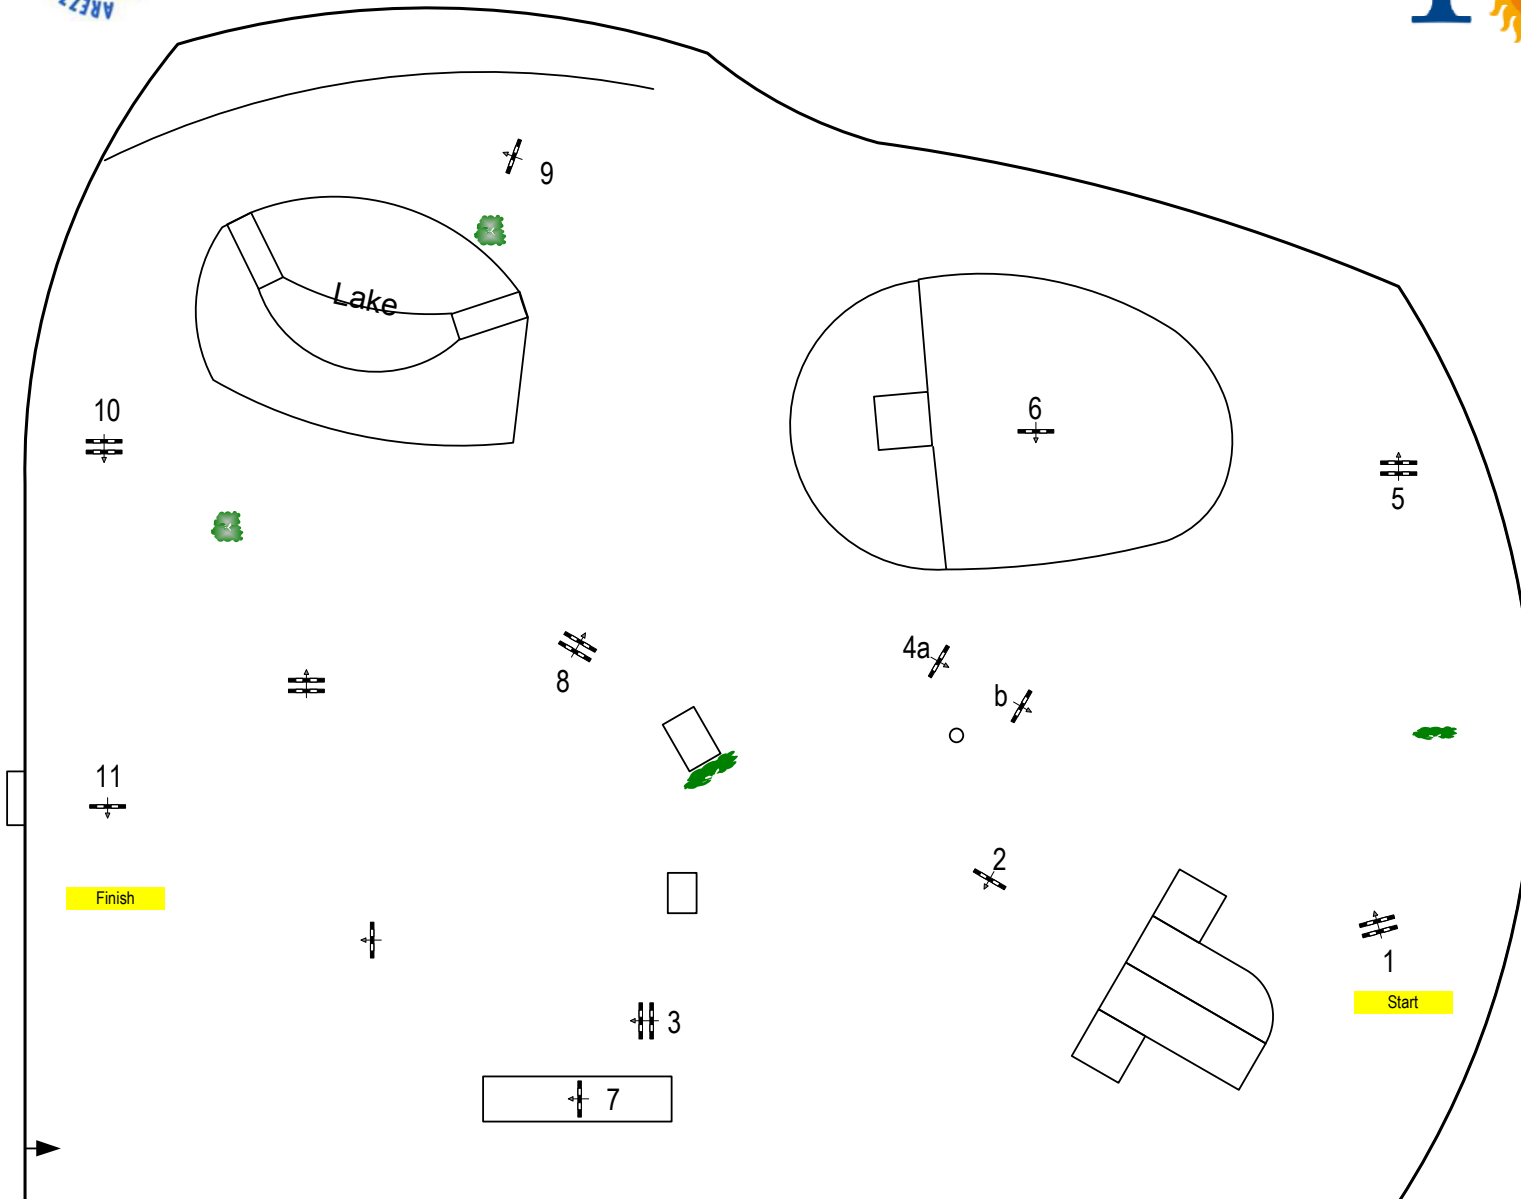

# Toscana Tour Arezzo 2014

Class No.: **29**

**Bronze Tour**

**Speed & Handiness**

Table: C  
 National RG:  
 FEI RG / Art. 239/263  
 Height: 1,15 m

Speed: 350 m/min  
 Length: 730 m  
 Time allowed: sec  
 Time limit: 180 sec

# T TOUR 2014 SCANA

Class No.: **29**

**Bronze Tour**

**Speed & Handiness**

Table: C  
National RG:  
FEI RG / Art. 239/263  
Height: 1,15 m

Speed: 350 m/min  
Length: 730 m  
Time allowed: sec  
Time limit: 180 sec