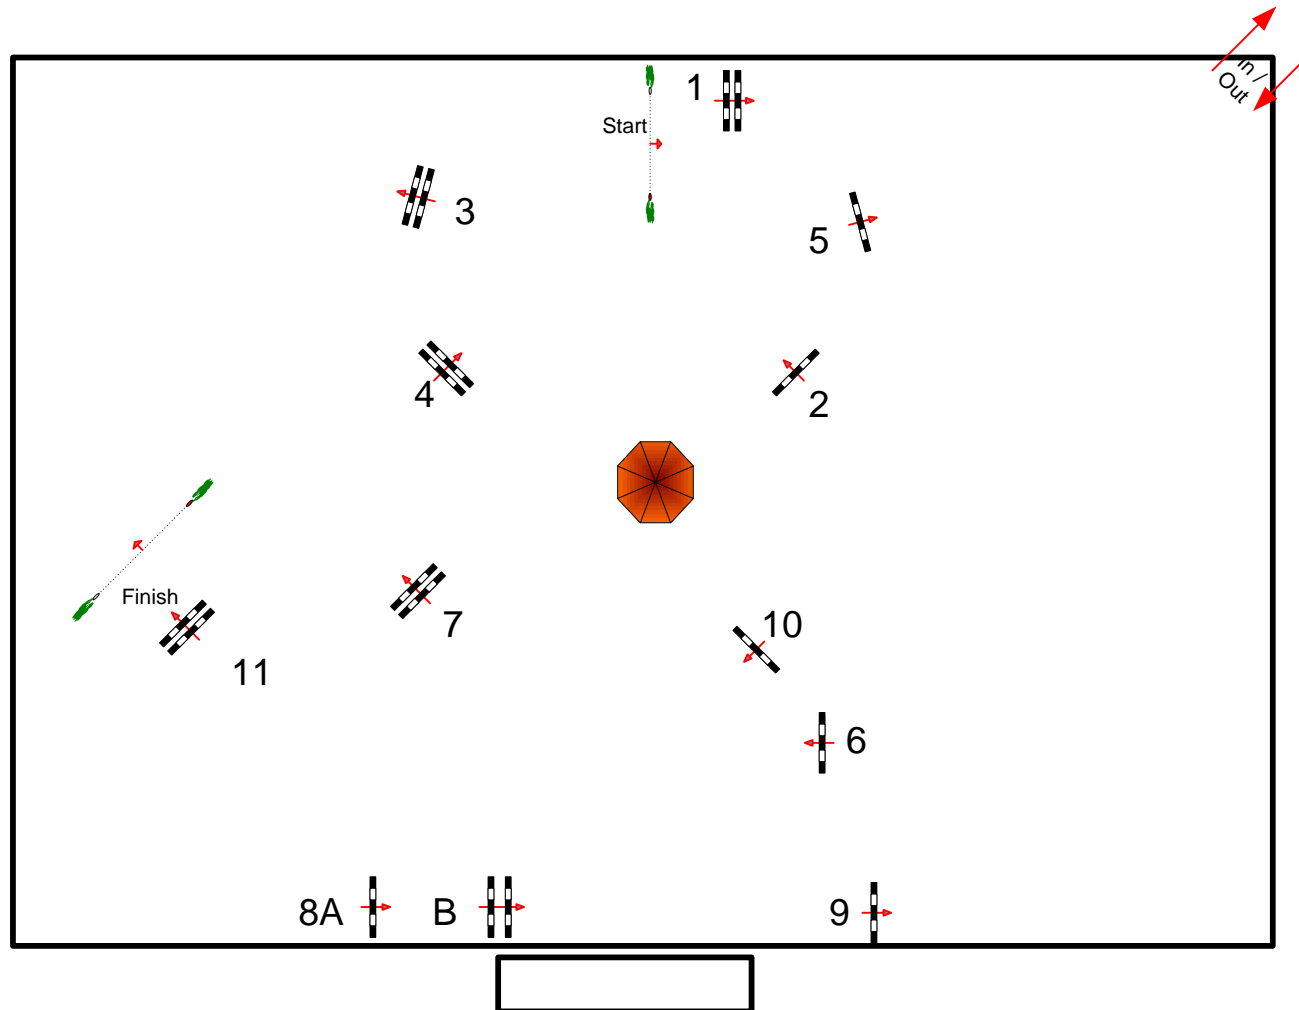

SECOND WEEK

Class No.: 74 -74A - 8A
marzo 2014

Start: 0:00

CH - JUN - PONY

Competition against the clock

venerdì 28

Table: A
National RG:
FEI RG / Art. 238.2.1
Height: 1.15 m

Speed: 350 m/min
Length: 460 m
Time allowed: 79 sec
Time limit: 158 sec

Obstacles: 11 :
Efforts: 12
Penalty sec:
Closed combination:

Length: 0 m
Time allowed: 0 sec
Time limit: 0 sec

2nd Jump-off:
Length: 0 m
Time allowed: 0 sec
Time limit: 0 sec

CAMPO VASARI

Course Designer
FRANCOIS DENIS FRA