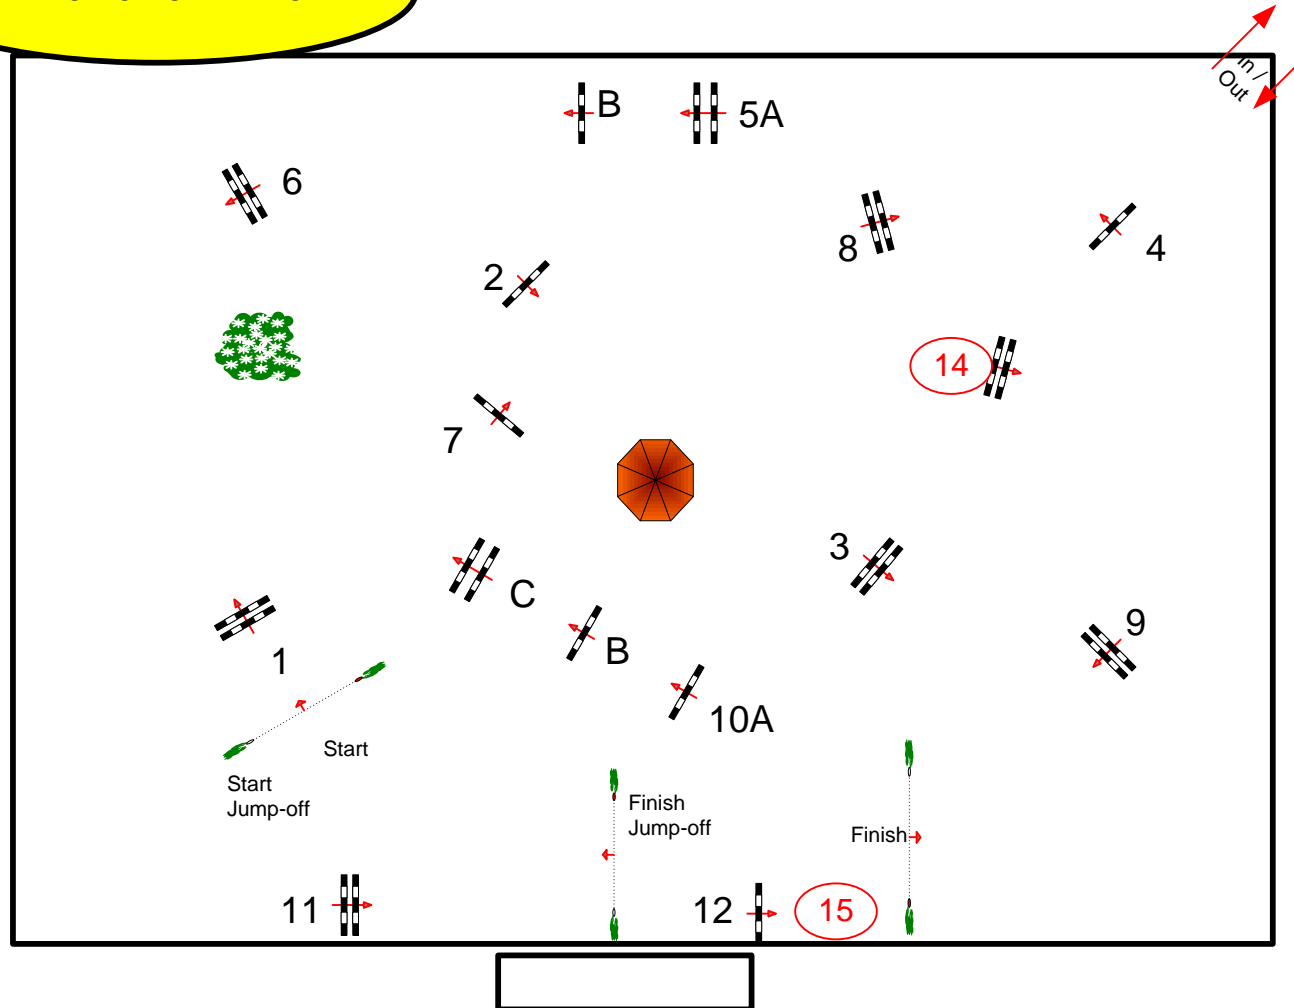

SECOND WEEK

Class No.: 93

SILVER 1.35

IMMEDIATE JUMP OFF

sabato 29 marzo 2014

Start: 0:00

Table: A
National RG:
FEI RG / Art. 238.2.2
Height: 1.35 m

Speed: 350 m/min
Length: 450 m
Time allowed: 78 sec
Time limit: 156 sec

Obstacles: 12
Efforts: 15
Penalty sec:
Closed combination:

1st Jump-off: 1.2.5A.5B-5-7-14-15
Length: 290 m
Time allowed: 50 sec
Time limit: 100 sec

2nd Jump-off:
Length: 0 m
Time allowed: 0 sec
Time limit: 0 sec

1-2-5A-5B-6-7-14-15

CAMPO VASARI

FRANCOIS DENIS FRA