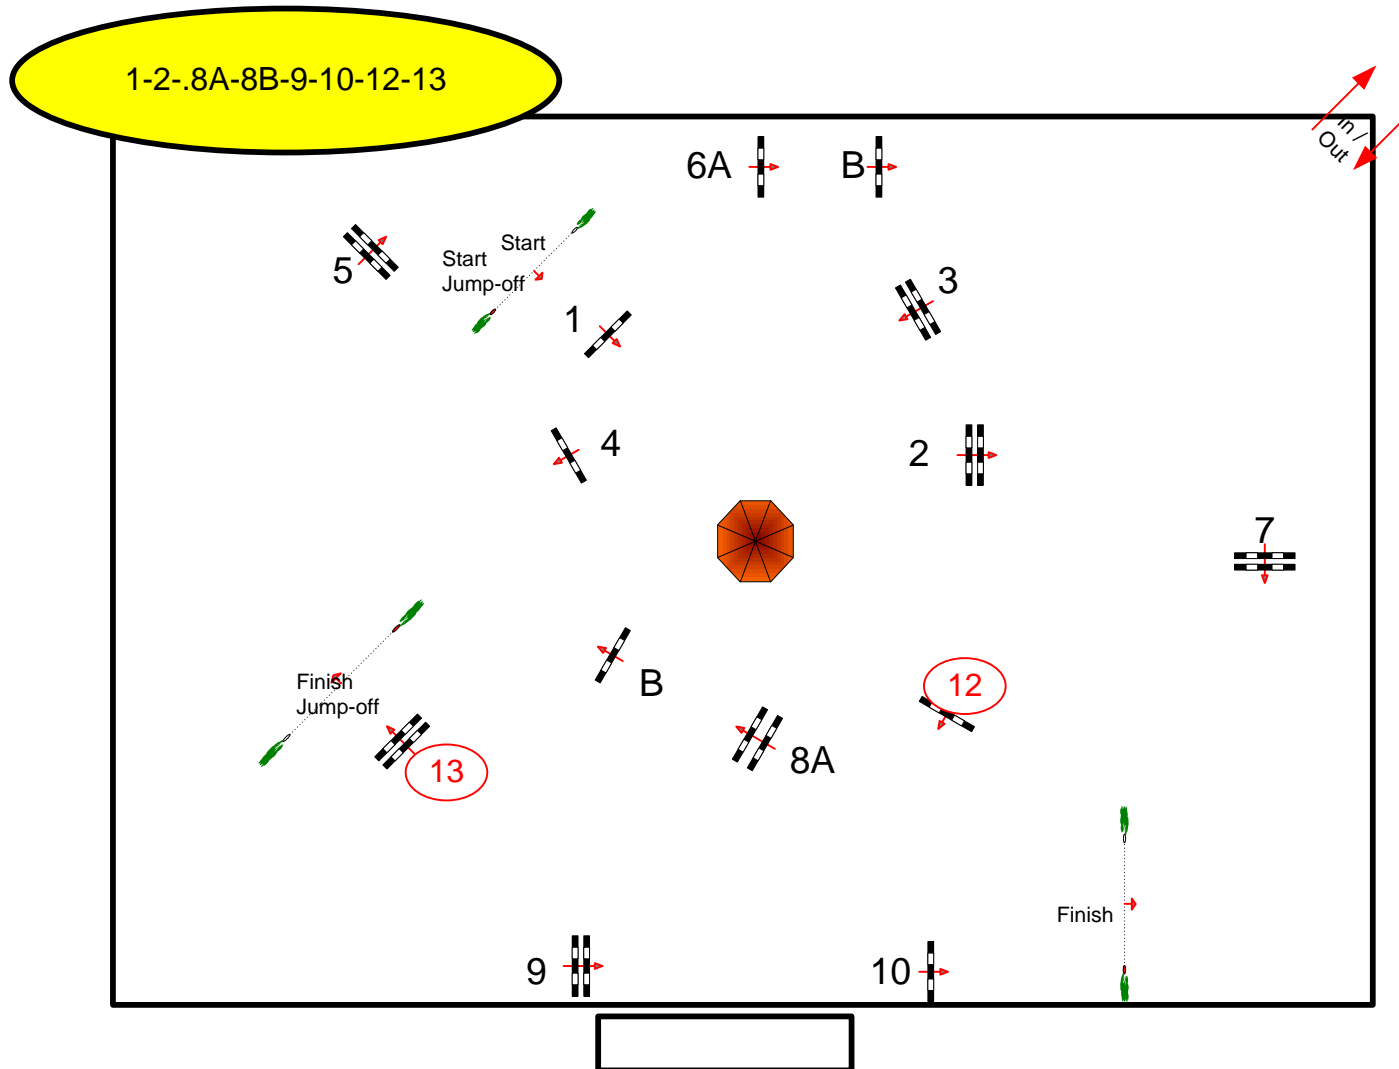

SECOND WEEK

Class No.: 88

89 A - 89 - 1.00

IMMEDIATE JUMP OFF

sabato 29 marzo 2014

Start: 0:00

Table: A
National RG:
FEI RG / Art. 238.2.2
Height: 1.20 m

Speed: 350 m/min
Length: 430 m
Time allowed: 74 sec
Time limit: 148 sec

Obstacles: 10
Efforts: 12
Penalty sec:
Closed combination:

1st Jump-off: 1-2-8A-8B-9-10-12-13
Length: 240 m
Time allowed: 42 sec
Time limit: 84 sec

2nd Jump-off:
Length: 0 m
Time allowed: 0 sec
Time limit: 0 sec