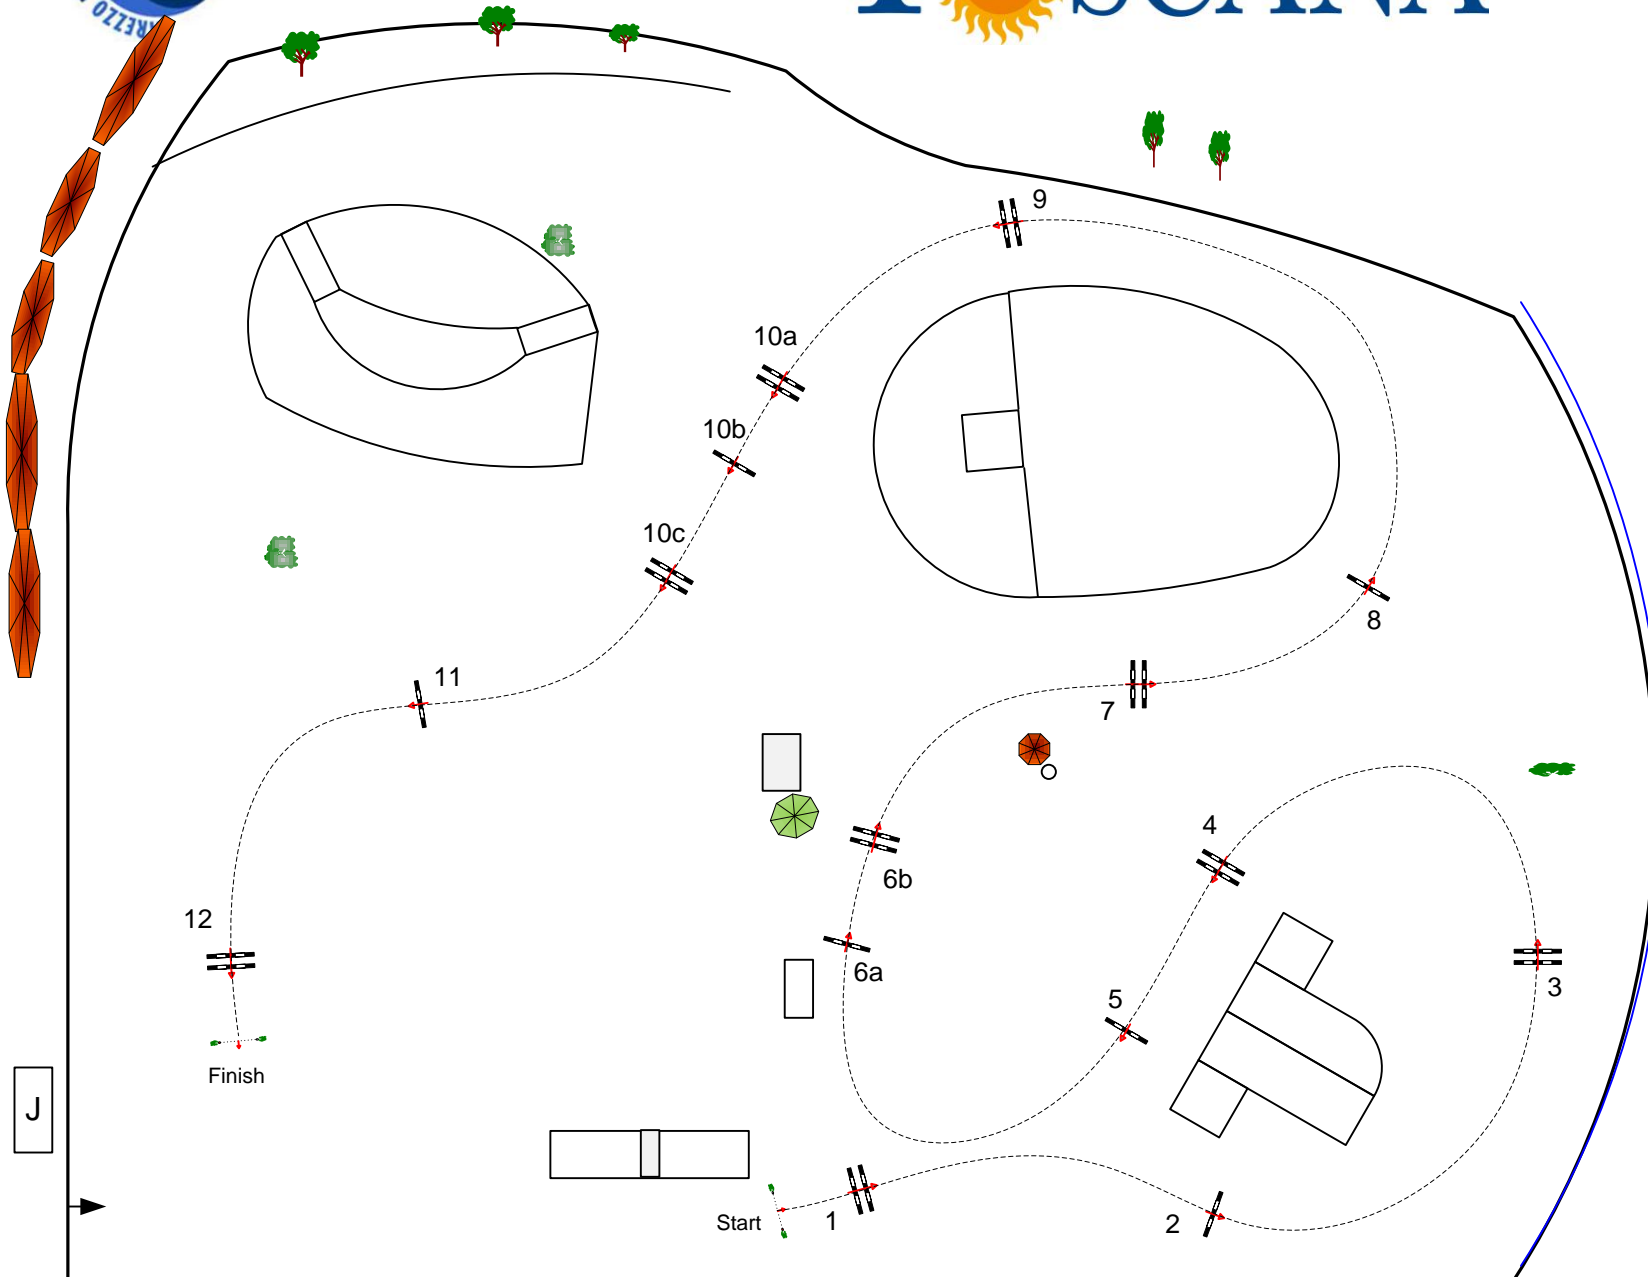

# T TOUR 2014 SCANA

Class No.: **111**

Silver Tour Final

Competition with one jump-off

Table: A  
FEI RG / Art. 238.2.2  
Height: 1,45 m

Speed: 375 m/min

Length: 470 m  
Time allowed: 76 sec  
Time limit: 152 sec

Obstacles: 12  
Efforts: 15

### Jump off:

**3 - 5 - 6a - 6b - 10c - 11 - 12**

Length: 250 m  
Time allowed: 40 sec  
Time limit: 80 sec