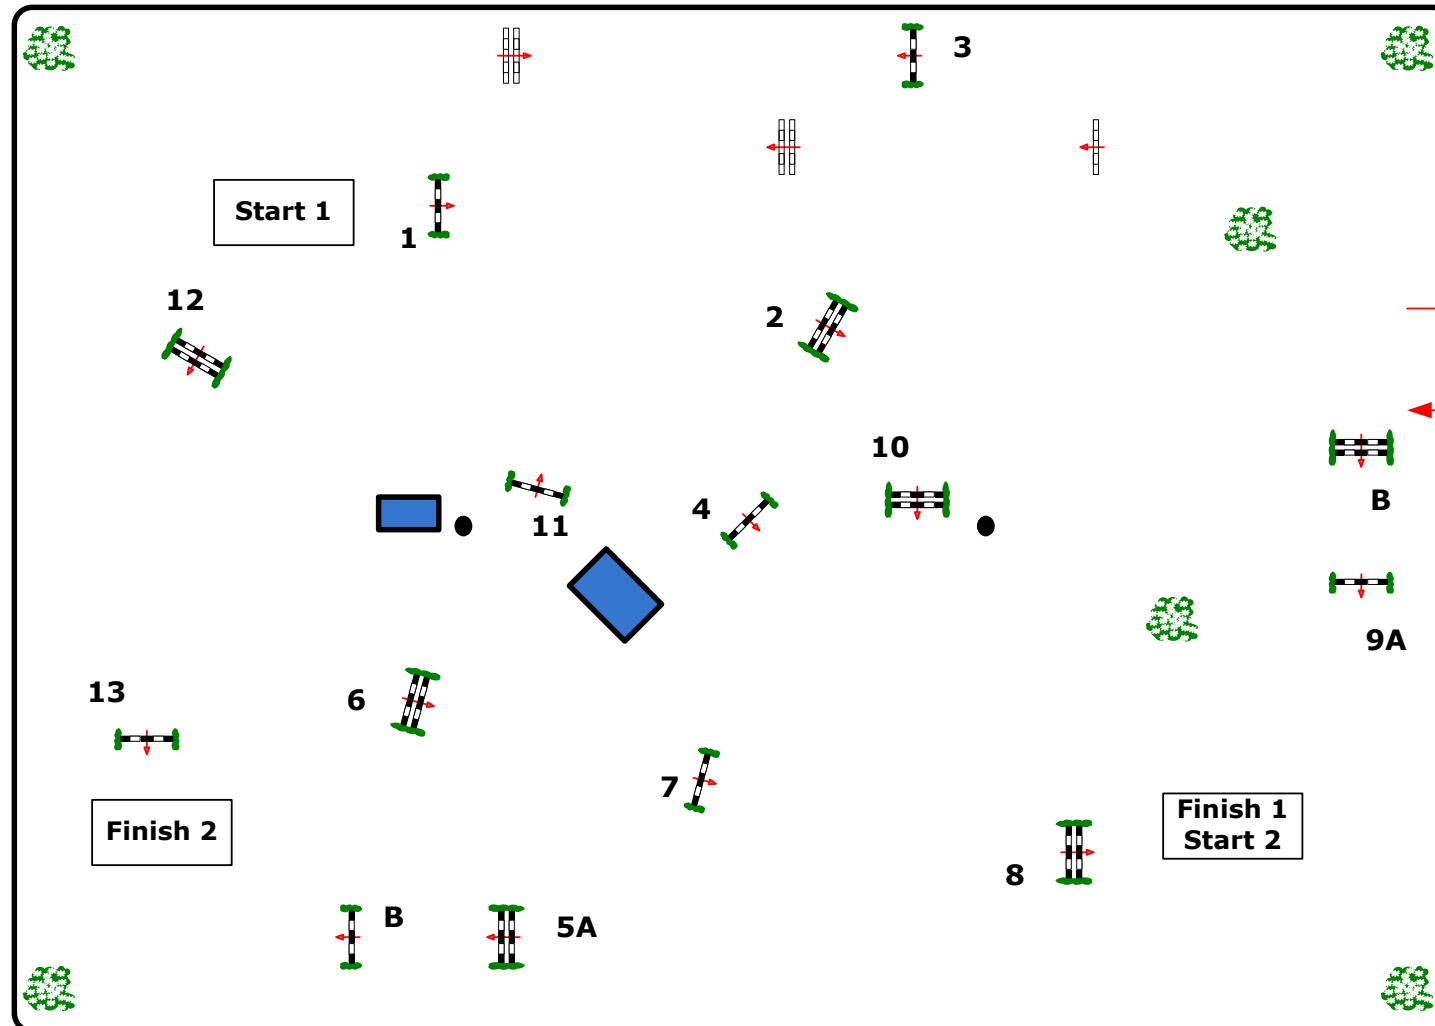

## Toscana Tour 2014

Class Nr.: 135    Silver Tour    2 Phases    Friday, 04. April 2014

Table:  
National RG:  
FEI RG / Art.274.5.3  
Height: 1.30 m

Speed: 350 m/min  
Length: 320 m  
Time allowed: 55 sec  
Time limit: 110 sec

Obstacles: 8  
Efforts: 9  
Penalty sec  
Closed combination:

Length: 270 m  
Time allowed: 47 sec  
Time limit: 94 sec

**2. Phase: 9-13**

- 
- Volker Schmidt GER
- Elio Travagliati ITA

110 x 80

JURY