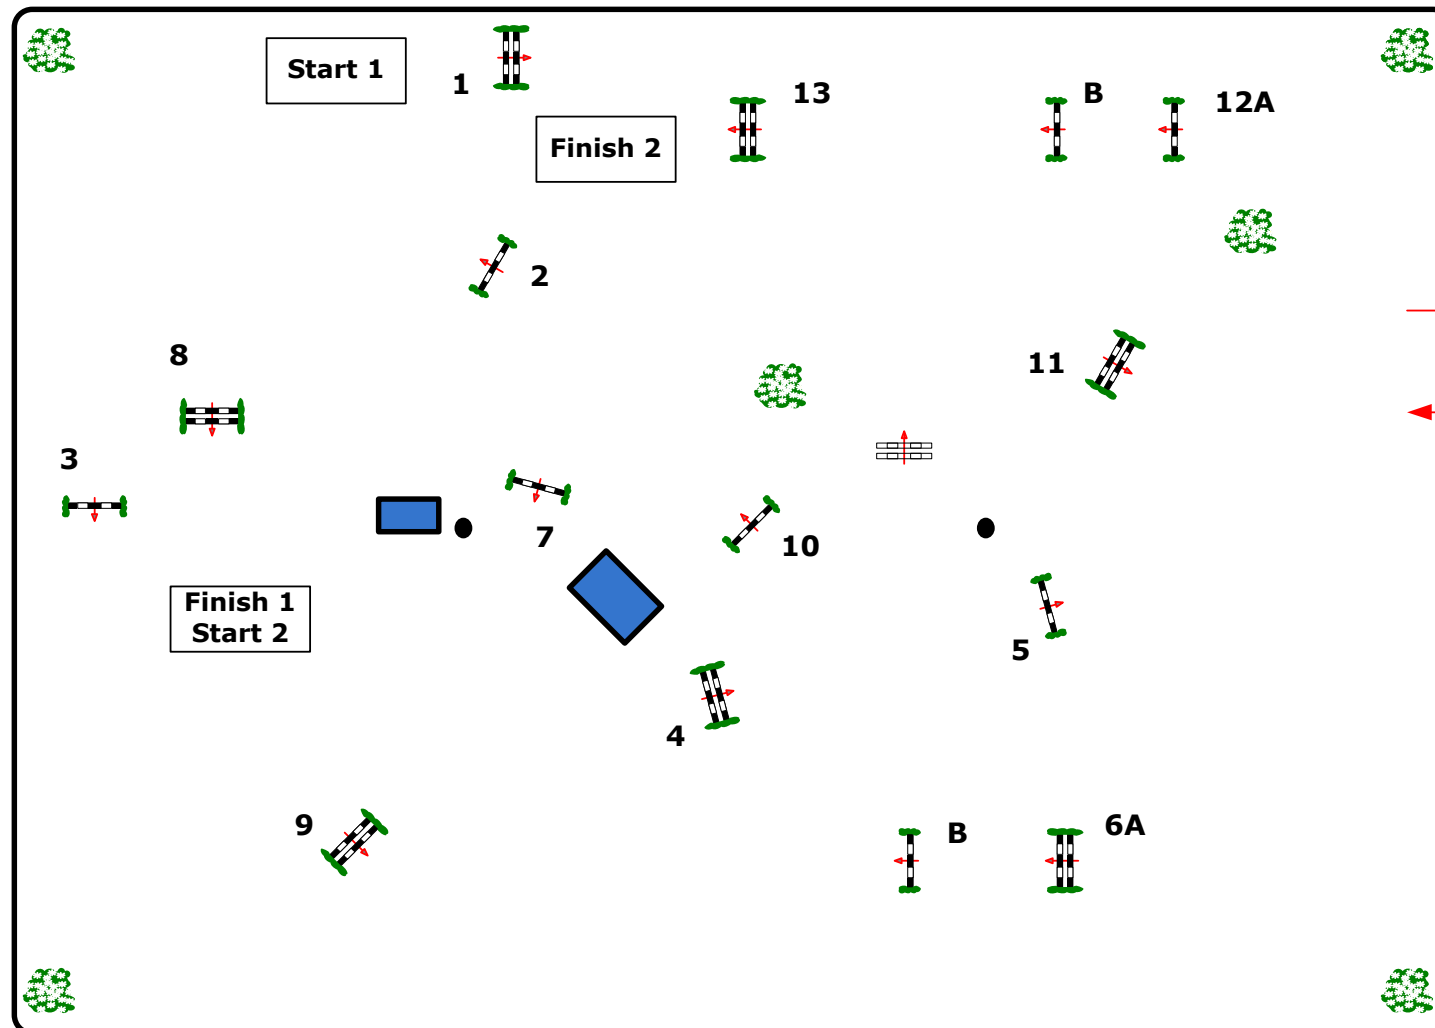

Dante Arena

Toscana Tour 2014

Class Nr.: 136 Silver Tour 2 Phases Friday, 04. April 2014

Table:
National RG:
FEI RG / Art.274.5.3
Height: 1.35 m

Speed: 350 m/min
Length: 330 m
Time allowed: 57 sec
Time limit: 114 sec

Obstacles: 8
Efforts: 9
Penalty sec
Closed combination:

Length: 220 m
Time allowed: 38 sec
Time limit: 76 sec

2. Phase: 9-13

- - Volker Schmidt GER
 - Elio Travagliati ITA
-

110 x 80

JURY