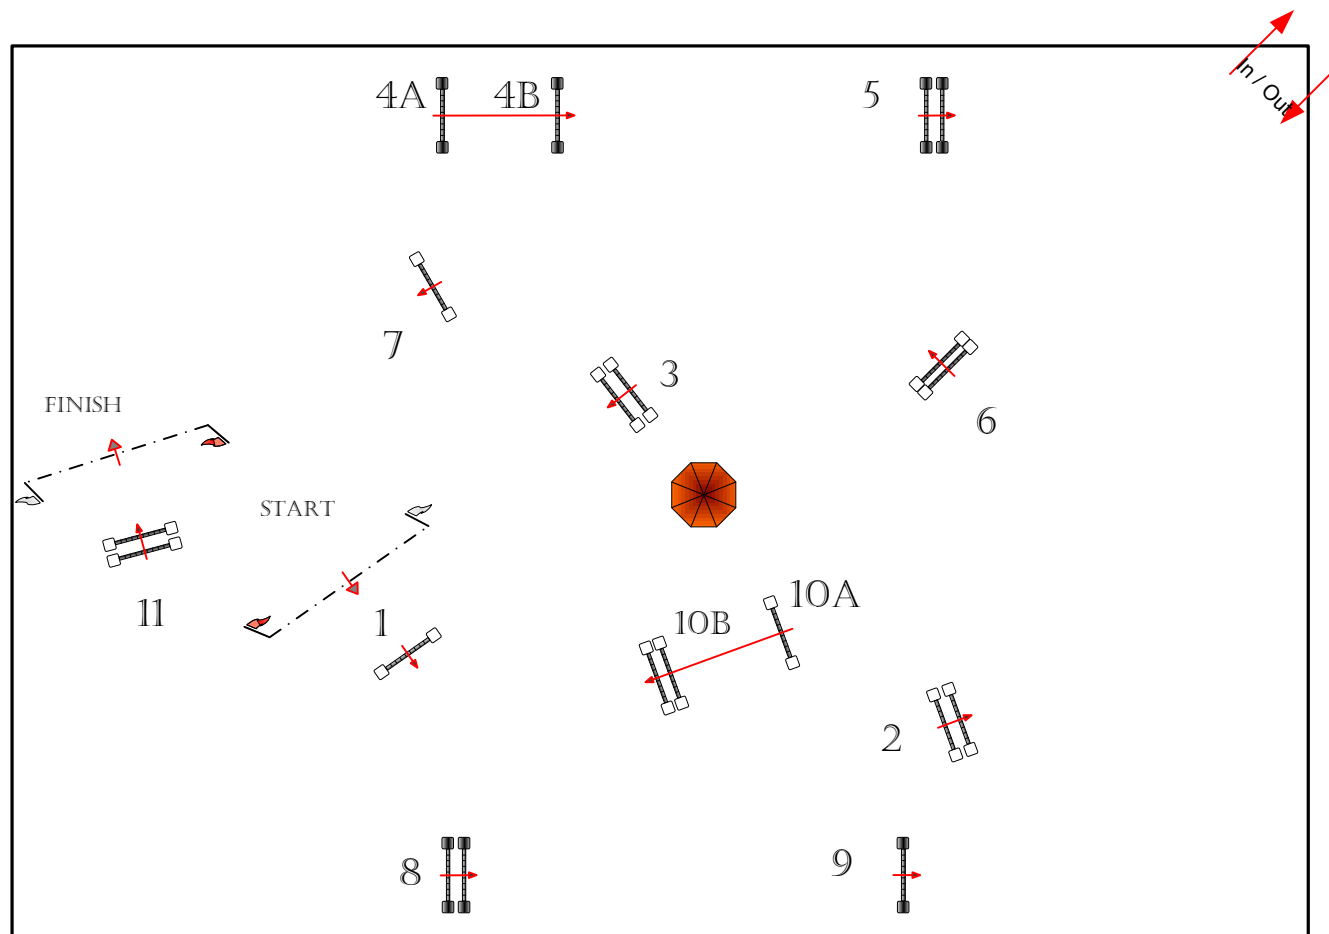

TOSCANA TOUR 2014

CLASS NO.: 132

INTERNATIONAL COMPETITION

COMPETITION AGAINST THE CLOCK

VENERDÌ 4 APRILE 2014

START: 0:00

GIURIA

Table: A
 National RG:
 FEI RG / Art. 238.2.1
 Height: 1,20 m

Speed: 350 m/min
 Length: 510 m
 Time allowed: 88 sec
 Time limit: 176 sec

Obstacles: 11
 Efforts: 13
 Penalty sec
 Closed combination:

:
 Length: 0 m
 Time allowed: 0 sec
 Time limit: 0 sec

2nd Jump-off:
 Length: 0 m
 Time allowed: 0 sec
 Time limit: 0 sec