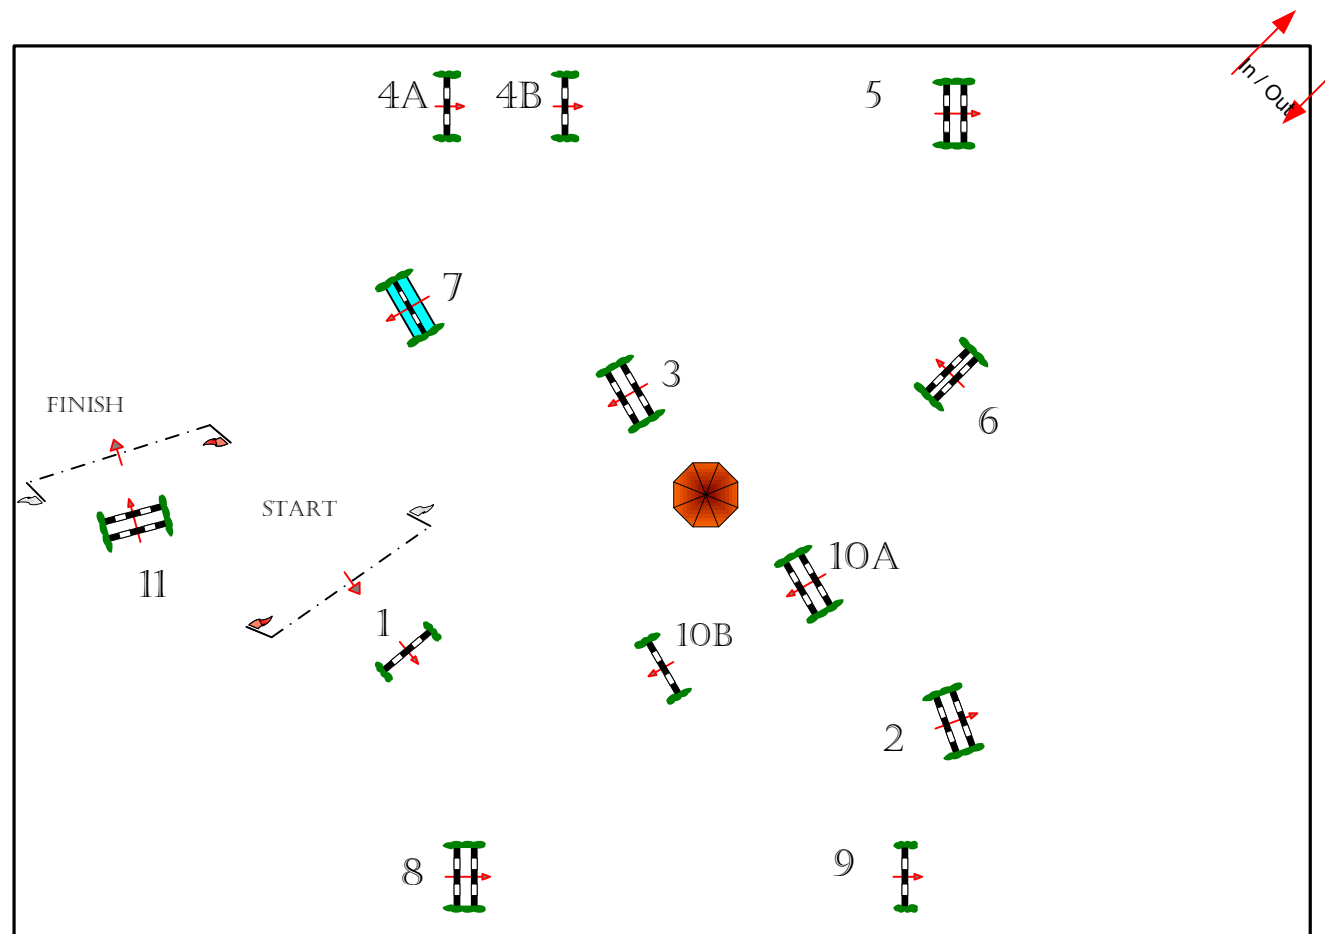

TOSCANA TOUR 2014

CLASS NO.: 133 A

INTERNATIONAL COMPETITION

COMPETITION AGAINST THE CLOCK

VENERDÌ 4 APRILE 2014

START: 0:00

GIURIA

Table: A
National RG:
FEI RG / Art. 238.2.1
Height: 1,20 m

Speed: 350 m/min

Length: 510 m
Time allowed: 88 sec
Time limit: 176 sec

Obstacles: 11
Efforts: 13
Penalty sec
Closed combination:

:
Length: 0 m
Time allowed: 0 sec
Time limit: 0 sec

2nd Jump-off:
Length: 0 m
Time allowed: 0 sec
Time limit: 0 sec