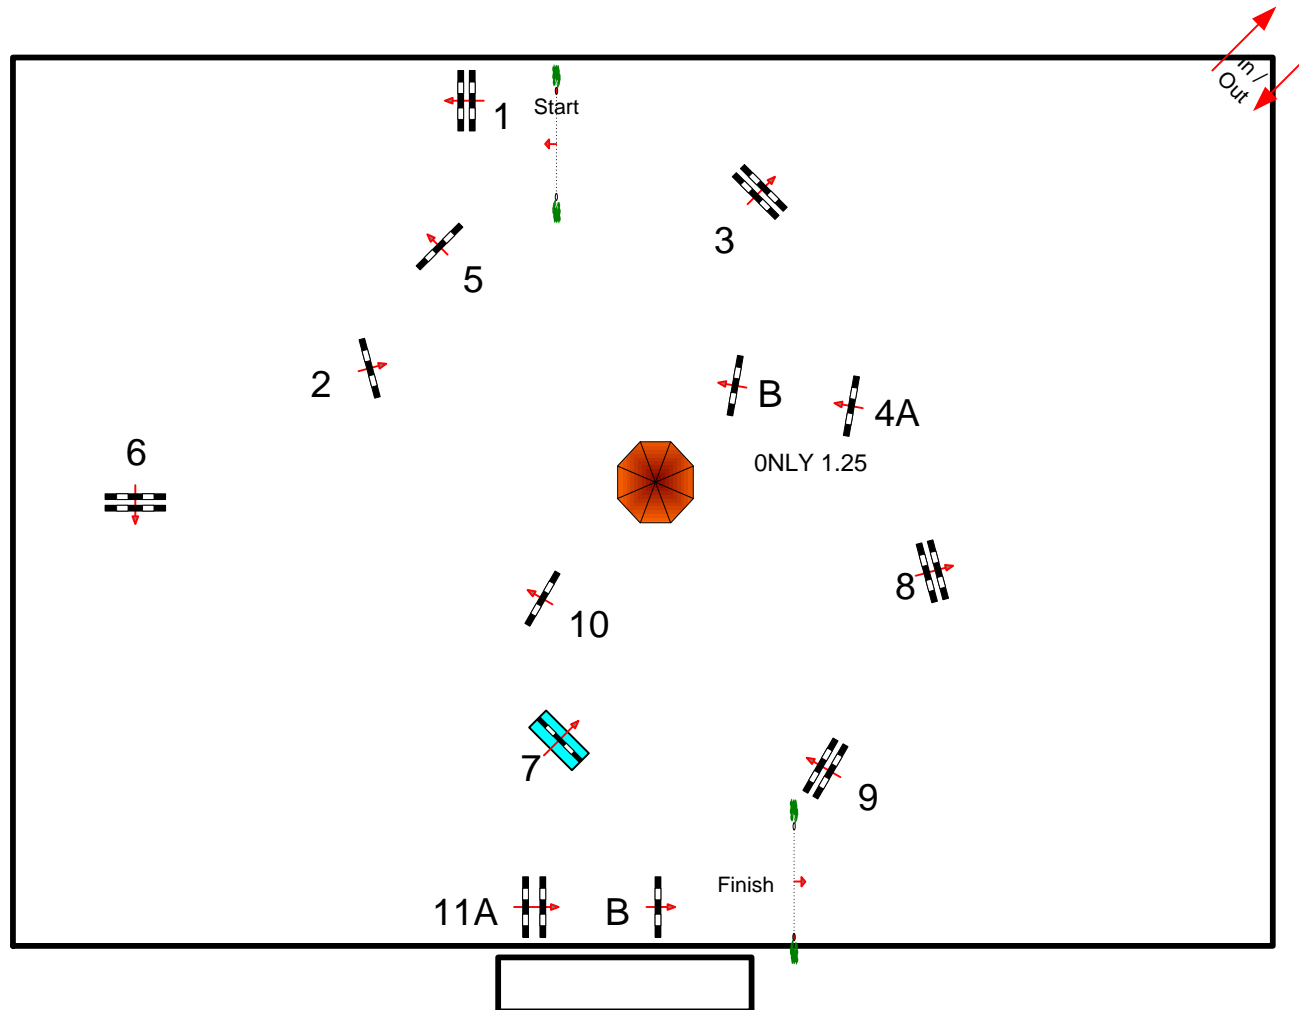

## FOUR WEEK

Class No.: 217 - 219 PONY 1.05 - 1.25

Competition against the clock

12 April 2014

Start: 0:00

Table: A  
National RG:  
FEI RG / Art. 238.2.1  
Height: 1.05 - 1.25 m

Speed: 350 m/min  
Length: 460 m  
Time allowed: 79 sec  
Time limit: 158 sec

Obstacles: 11 :  
Efforts: 13  
Penalty sec:  
Closed combination:

Length: 0 m  
Time allowed: 0 sec  
Time limit: 0 sec

2nd Jump-off:  
Length: 0 m  
Time allowed: 0 sec  
Time limit: 0 sec

CAMPO VASARI