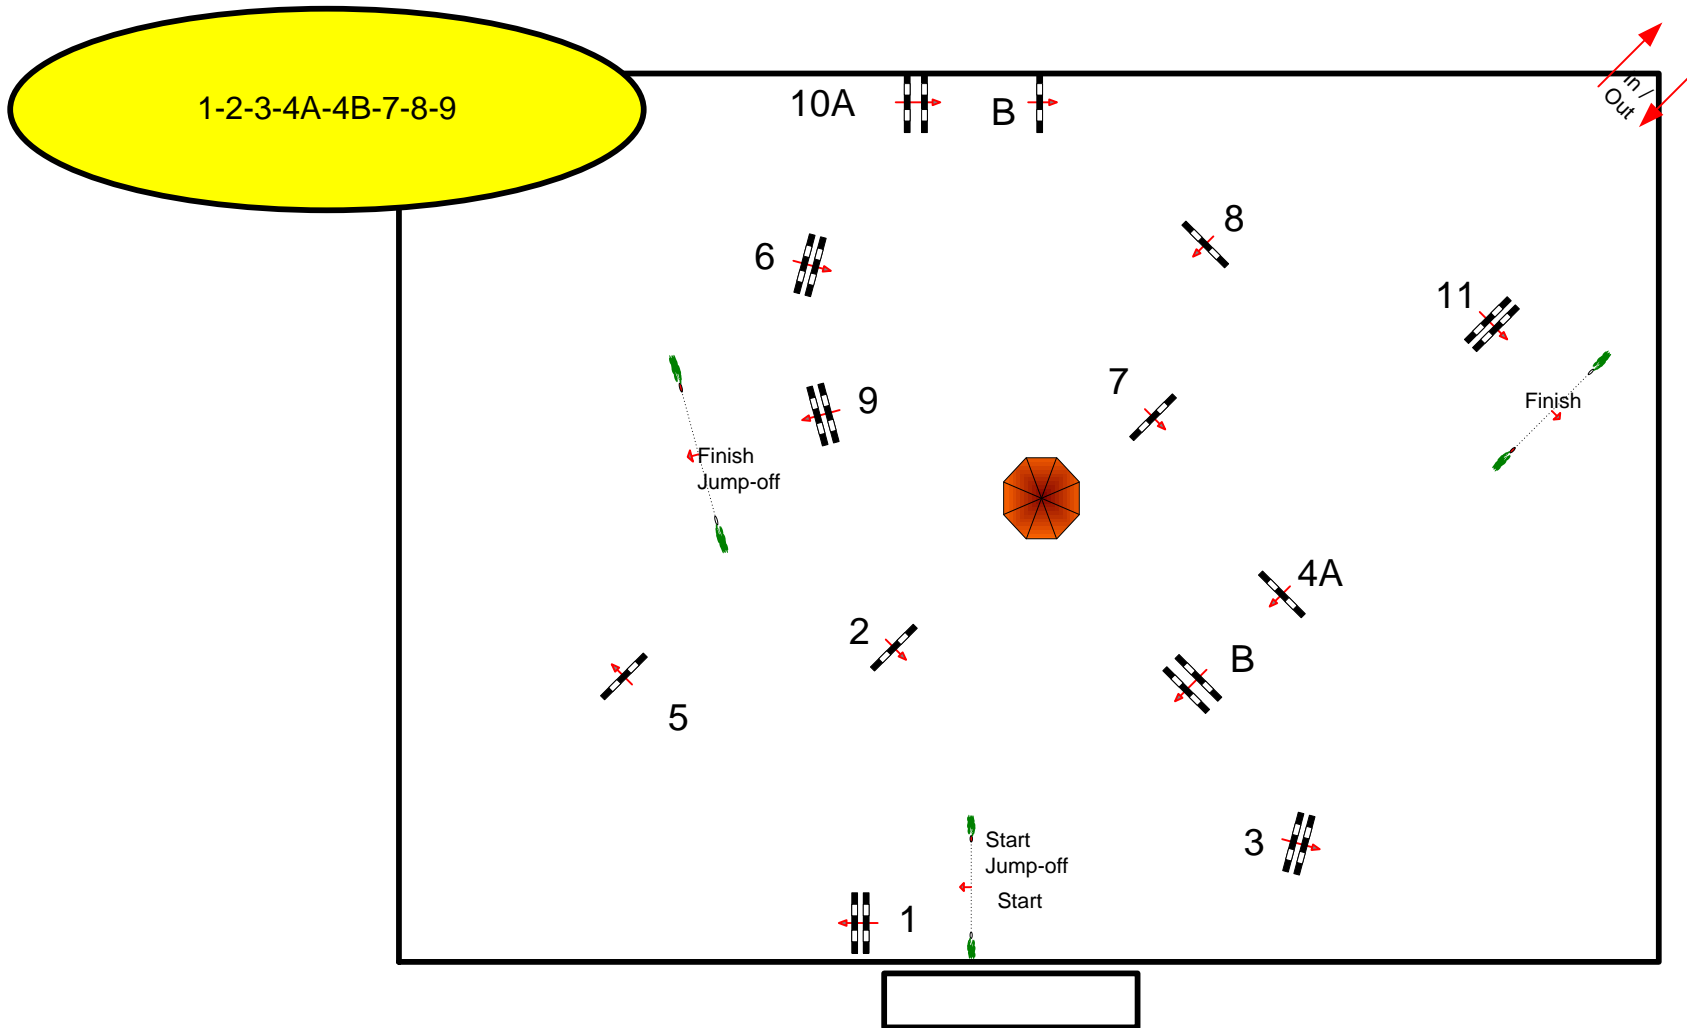

FOUR WEEK

Class No.: 221 - 225 1.15 - 1.25 BRONZE

IMMEDIATE JUMP OFF

13 April 2014

Start: 0:00

Table: A
National RG:
FEI RG / Art. 238.2.2
Height: 1.15 - 1.25 m

Speed: 350 m/min
Length: 500 m
Time allowed: 86 sec
Time limit: 172 sec

Obstacles: 11
Efforts: 14
Penalty sec:
Closed combination:

1st Jump-off: 1-2-3-4A-4B-7-8-9
Length: 340 m
Time allowed: 59 sec
Time limit: 118 sec

2nd Jump-off:
Length: 0 m
Time allowed: 0 sec
Time limit: 0 sec