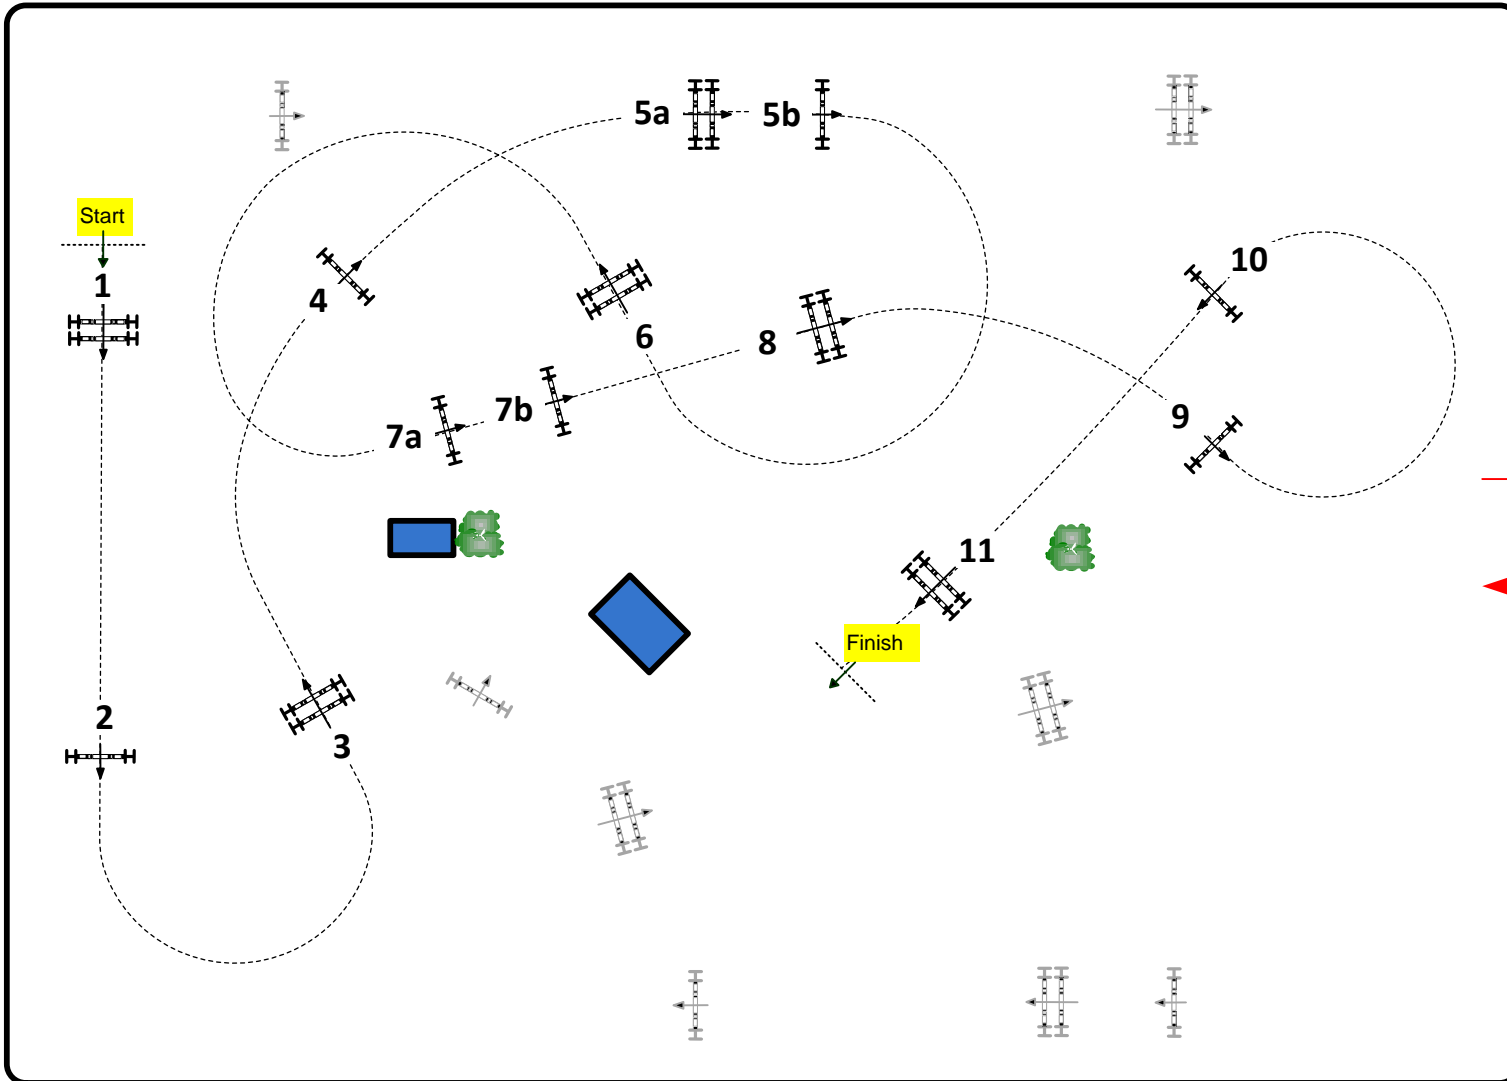

Class No.: 228 SILVER TOUR - 1,35M

Competition against the clock 13 April 2014

Start: 8:00

### DANTE ARENA

Table: A  
National RG: -  
FEI RG / Art. 238.2.1  
Height: 1,35 m

Speed: 350 m/min  
Length: 430 m  
**Time allowed: 74 sec**  
Time limit: 148 sec

Obstacles: 11  
Efforts: 13

JURY

Course Design Team  
Alan Wade  
Manos Aggelakis