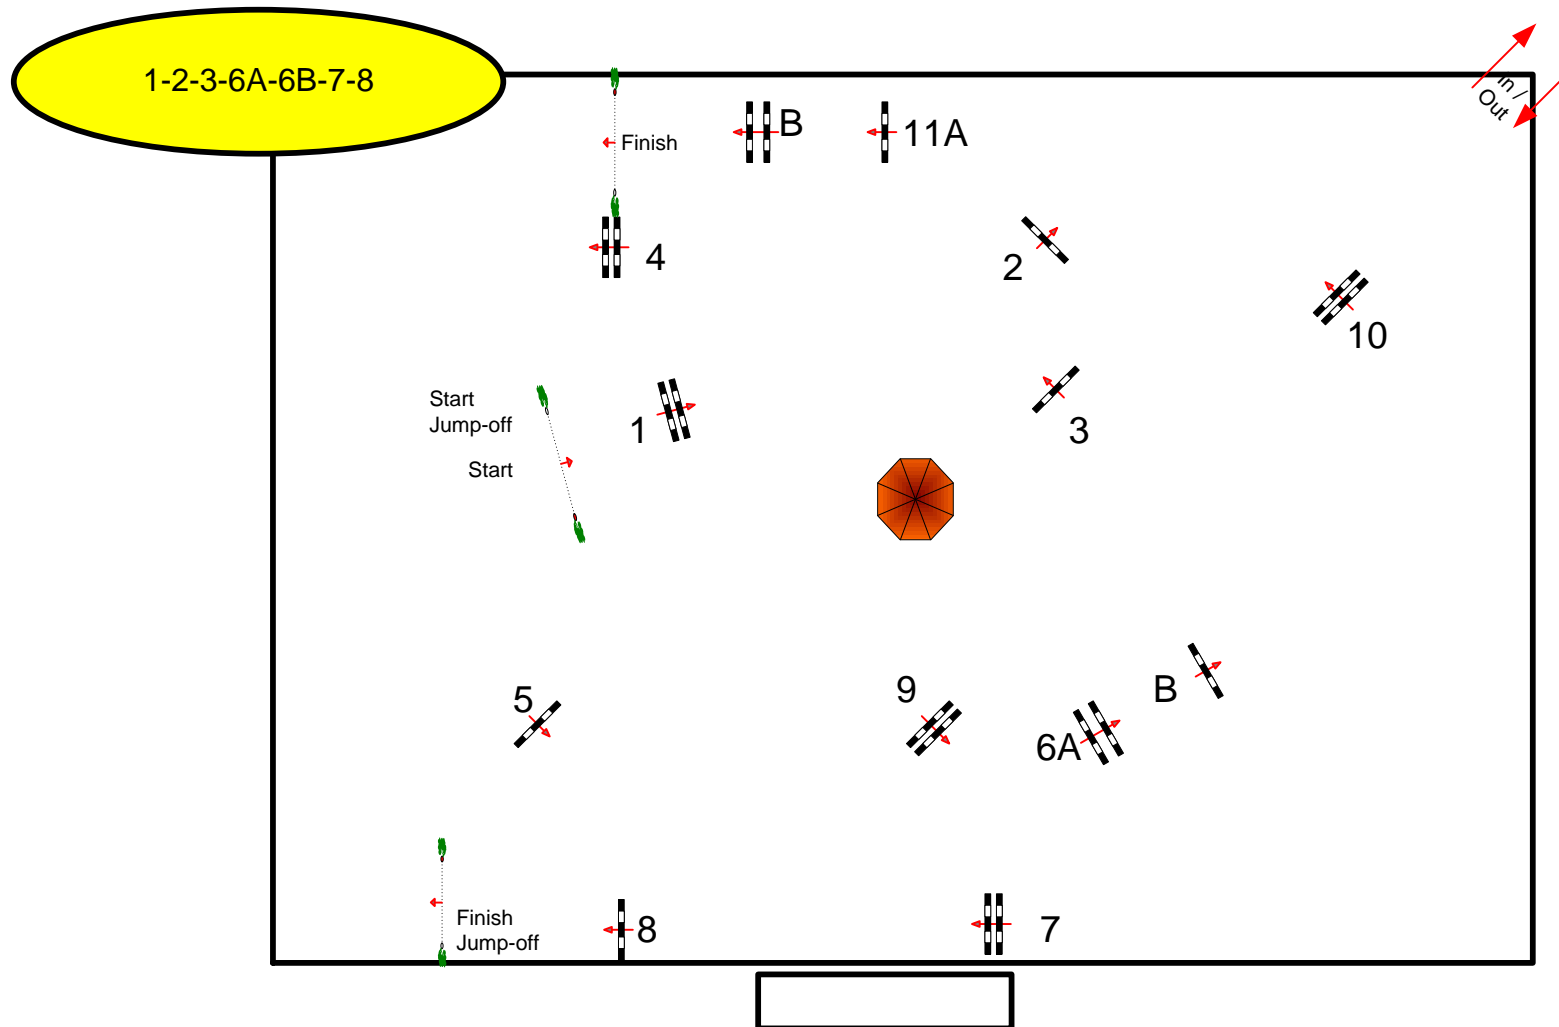

FOUR WEEK

Class No.: 235

PONY 1.25

IMMEDIATE JUMP OFF

13 April 2014

Start: 0:00

Table: A
National RG:
FEI RG / Art. 238.2.2
Height: 1.25 m

Speed: 350 m/min
Length: 490 m
Time allowed: 84 sec
Time limit: 168 sec

Obstacles: 12
Efforts: 14
Penalty sec:
Closed combination:

1st Jump-off: 1-2-3-6A-6B-7-8
Length: 270 m
Time allowed: 47 sec
Time limit: 94 sec

2nd Jump-off:
Length: 0 m
Time allowed: 0 sec
Time limit: 0 sec