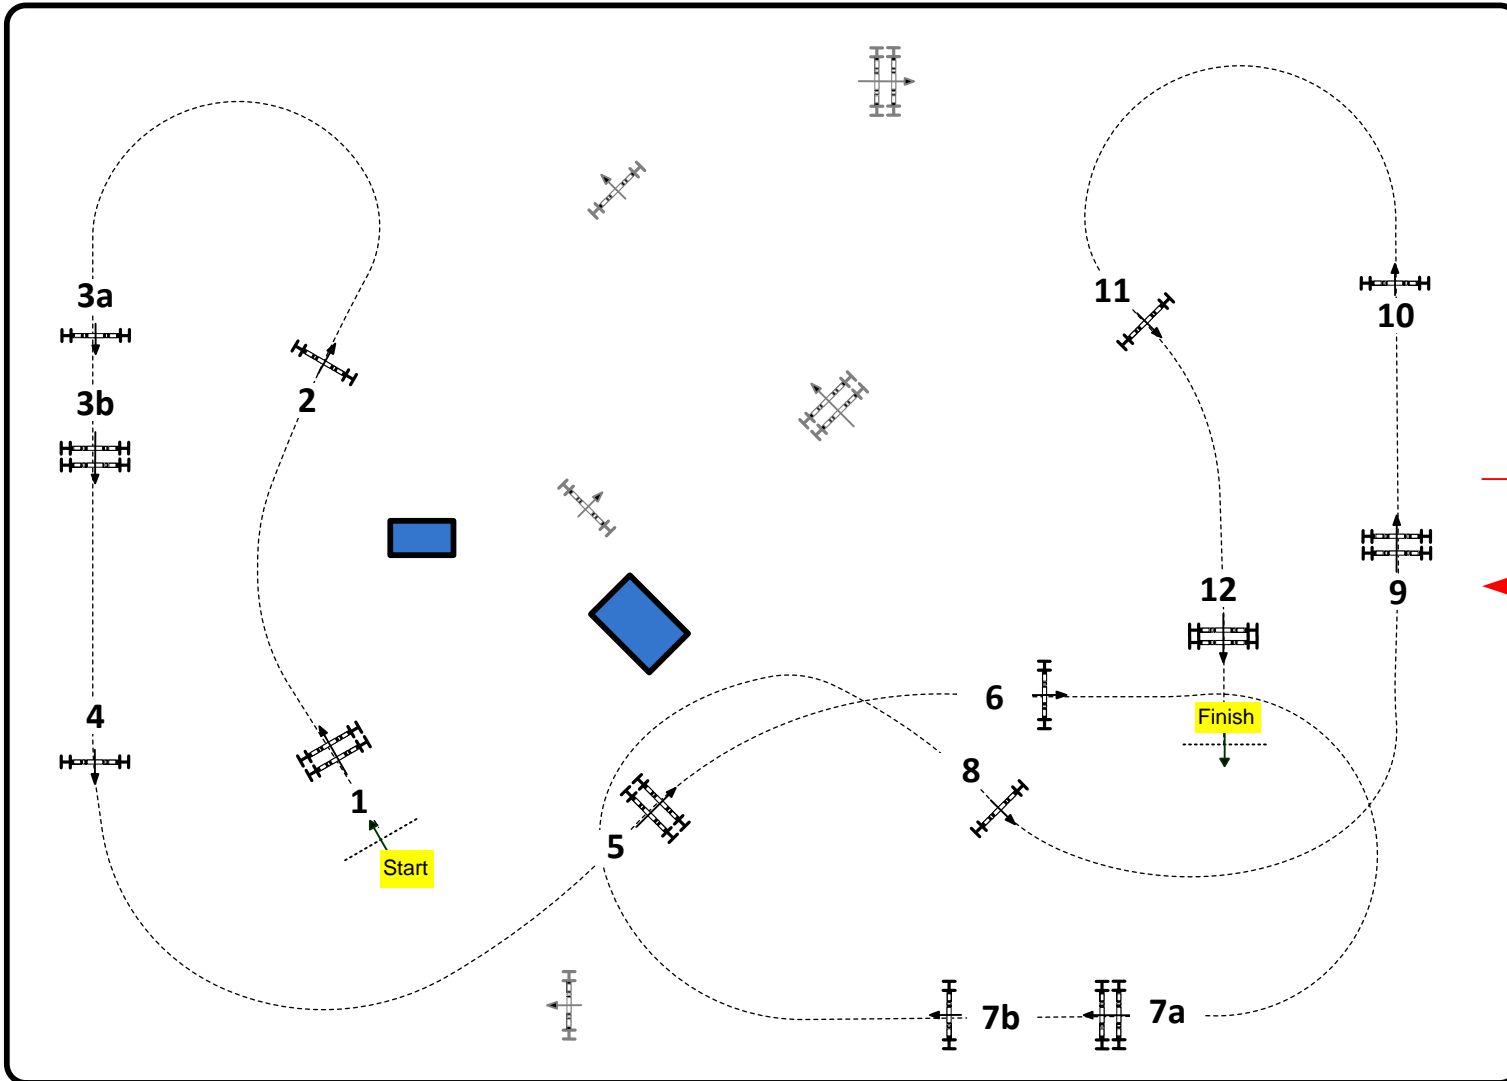

Class No.: 180 7-Y-OLD Horses

Competition against the clock 08 April 2014

Start: 0:00

DANTE ARENA

Table: A
National RG: -
FEI RG / Art. 238.2.1
Height: 1.30 m

Speed: 350 m/min
Length: 475 m
Time allowed: 82 sec
Time limit: 164 sec

Obstacles: 12
Efforts: 14

Course Design Team

Alan Wade (Ireland)
Francois Denis (France)

JURY