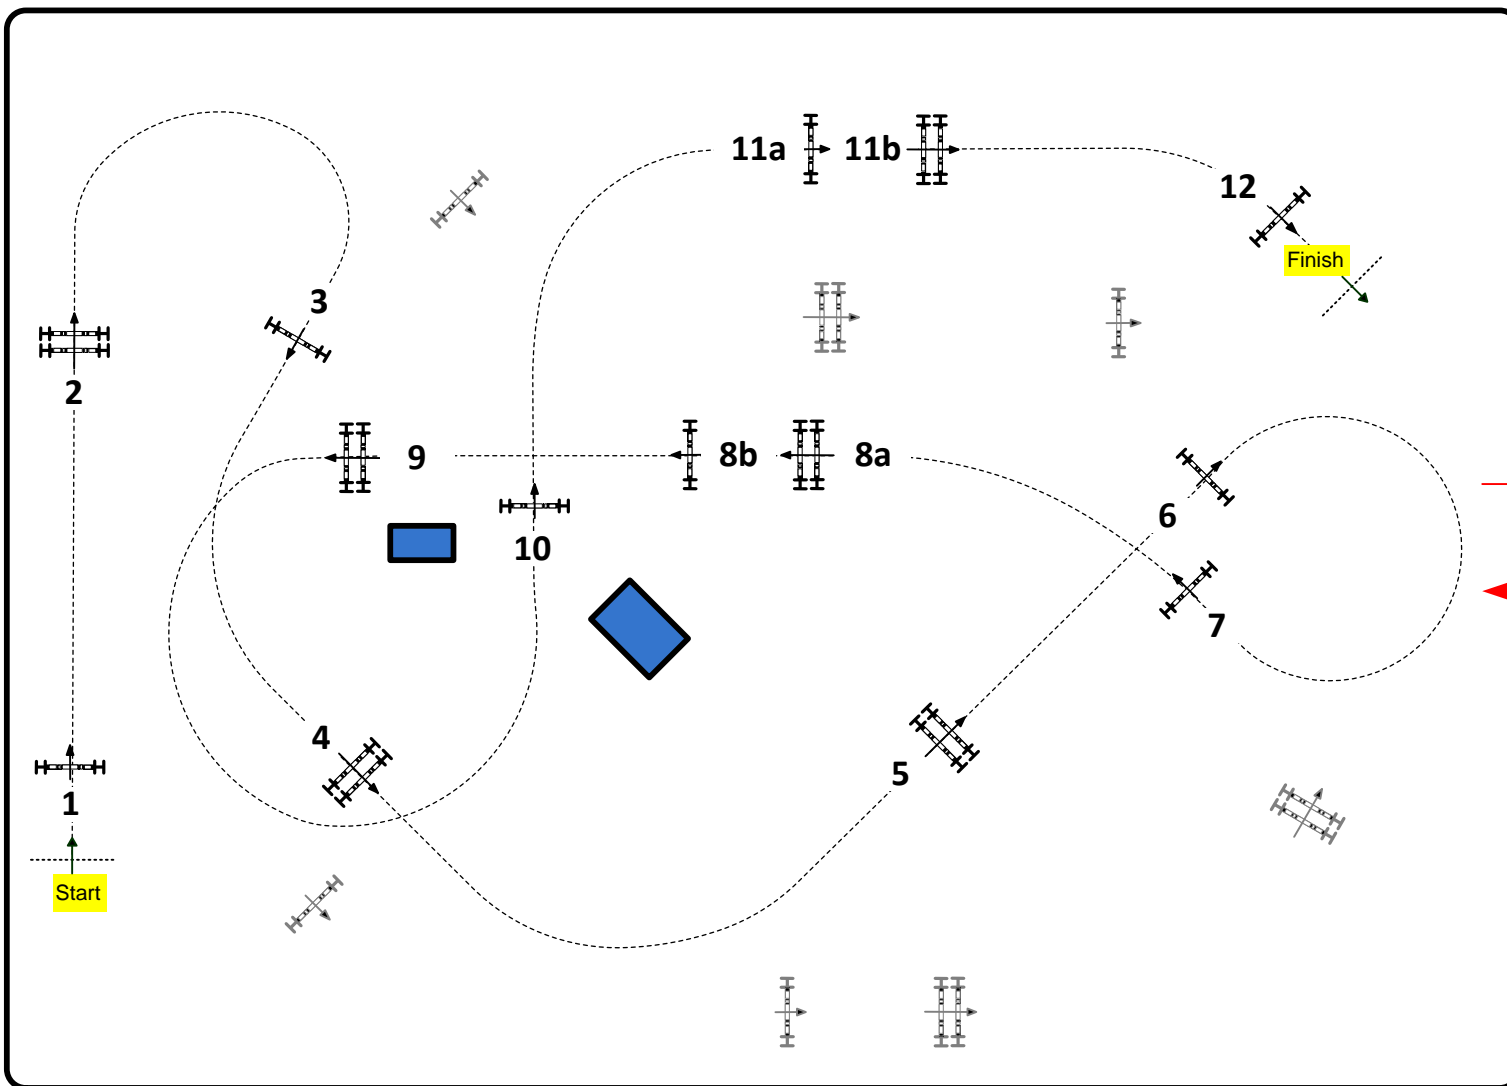

Class No.: 182 6-Y-OLD Horses

Competition against the clock 09 April 2014

Start: 0:00

DANTE ARENA

Table: A
National RG: -
FEI RG / Art. 238.2.1
Height: 1,20 m

Speed: 350 m/min

Length: 450 m

Time allowed: 78 sec

Time limit: 156 sec

Obstacles: 12

Efforts: 14

JURY

Course Design Team
Alan Wade
Manos Aggelakis