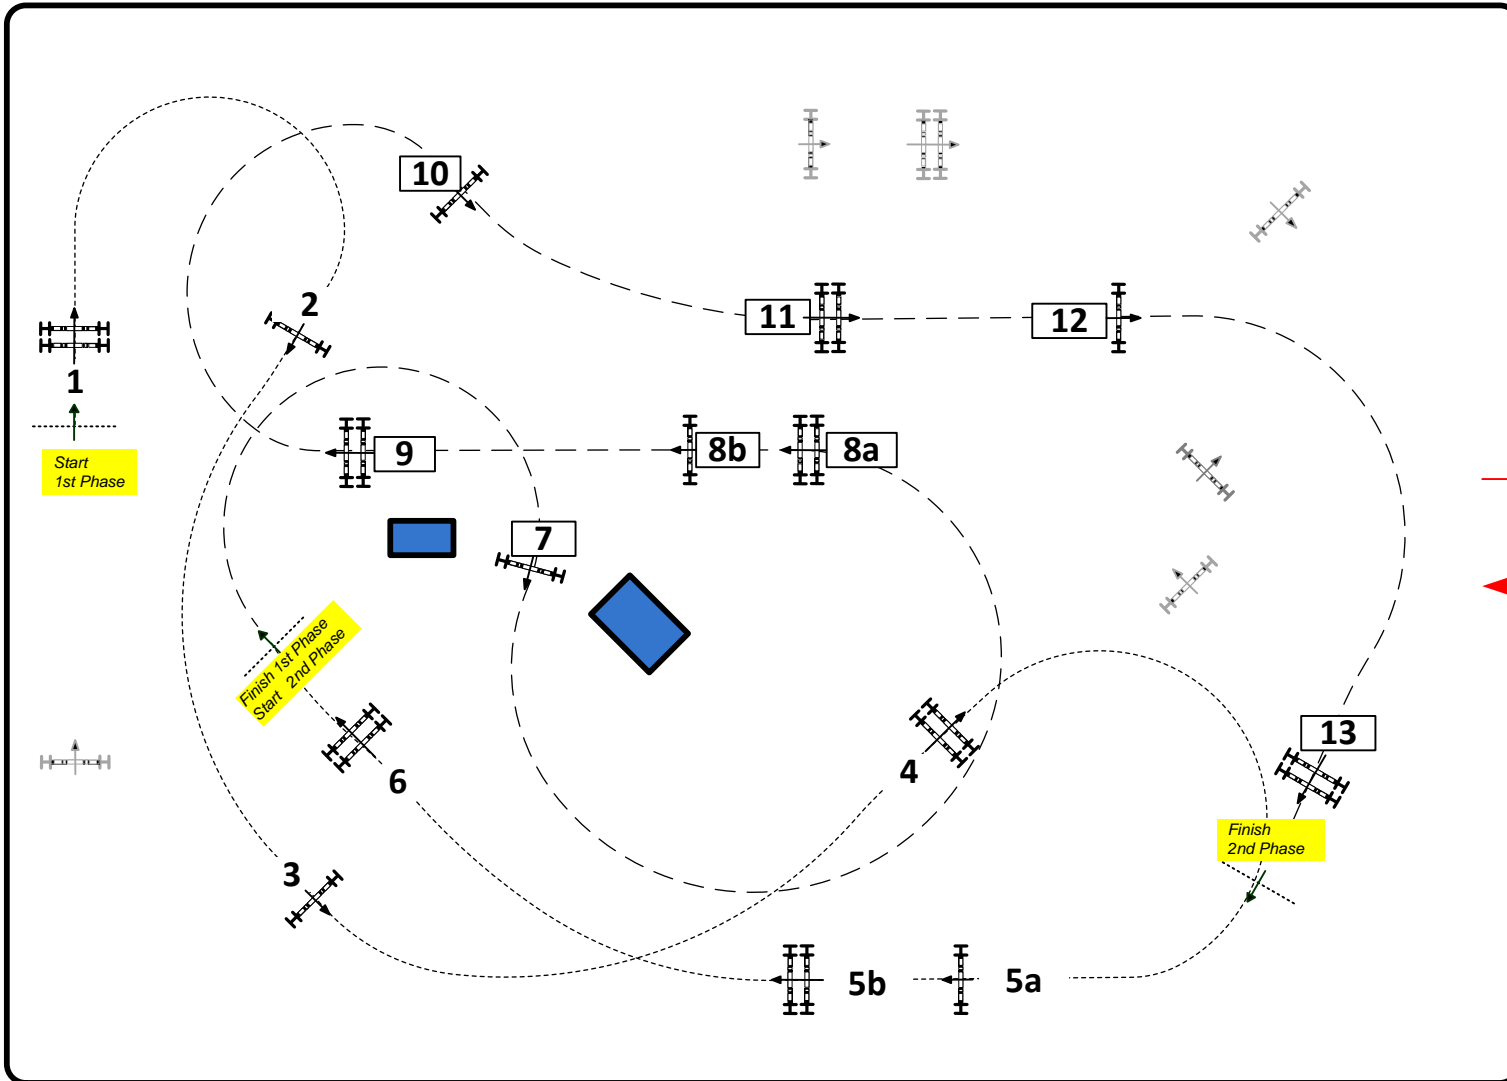

Class No.: 183 7-Y-OLD Horses

Competition in two Phases

09 April 2014

Start: 0:00

DANTE ARENA

Table: A
National RG: -
FEI RG / Art. 274.5.6
Height: 1,30 m

Speed: 350 m/min
Length: 280 m
Time allowed: 48 sec
Time limit: 96 sec

Obstacles: 1-6 ; 7-13.
Efforts:

#7-13
Length: 290 m
Time allowed: 50 sec
Time limit: 100 sec

JURY

Course Design Team
Alan Wade
Manos Aggelakis