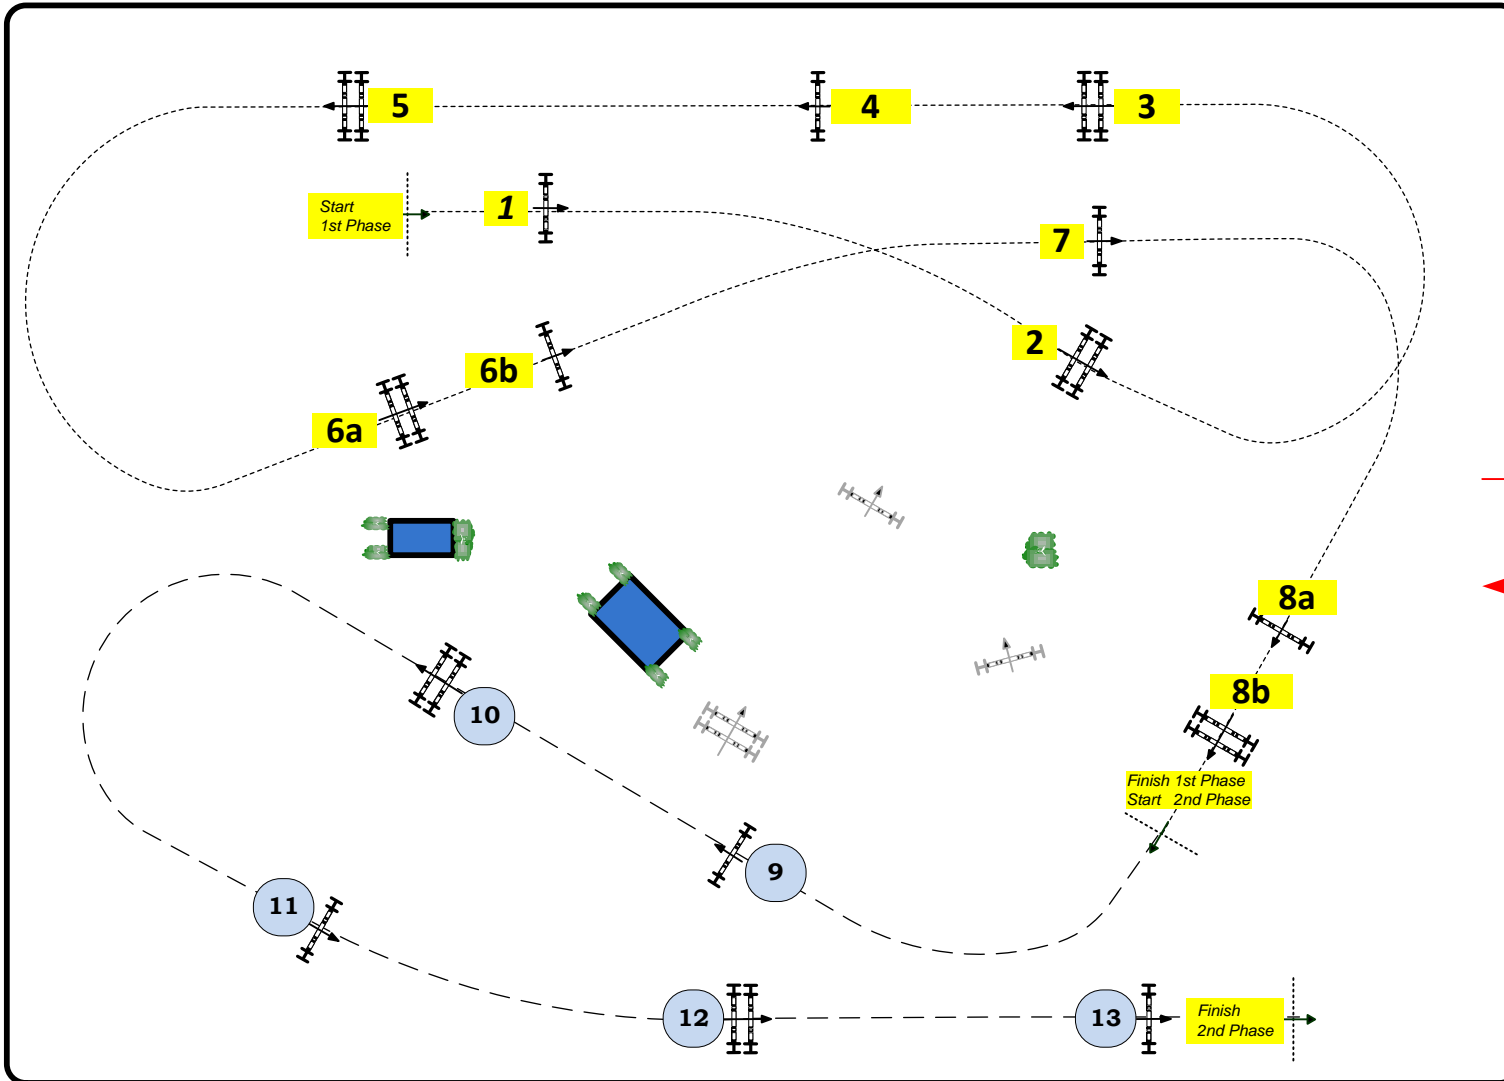

Class No.: 185 5-Y-OLD Horses

Competition in two Phases

10 April 2014

Start: 0:00

### DANTE ARENA

Table: A  
National RG: -  
FEI RG / Art. 274.5.1  
Height: 1,15 m

Speed: 325 m/min  
Length: 350 m  
**Time allowed: 65 sec**  
Time limit: 130 sec

Obstacles: 1-8; 9-13  
Efforts:

1st Jump-off:  
**2nd Phase: 9-13**  
Length: 205 m  
**Time allowed: 38 sec**  
Time limit: 76 sec