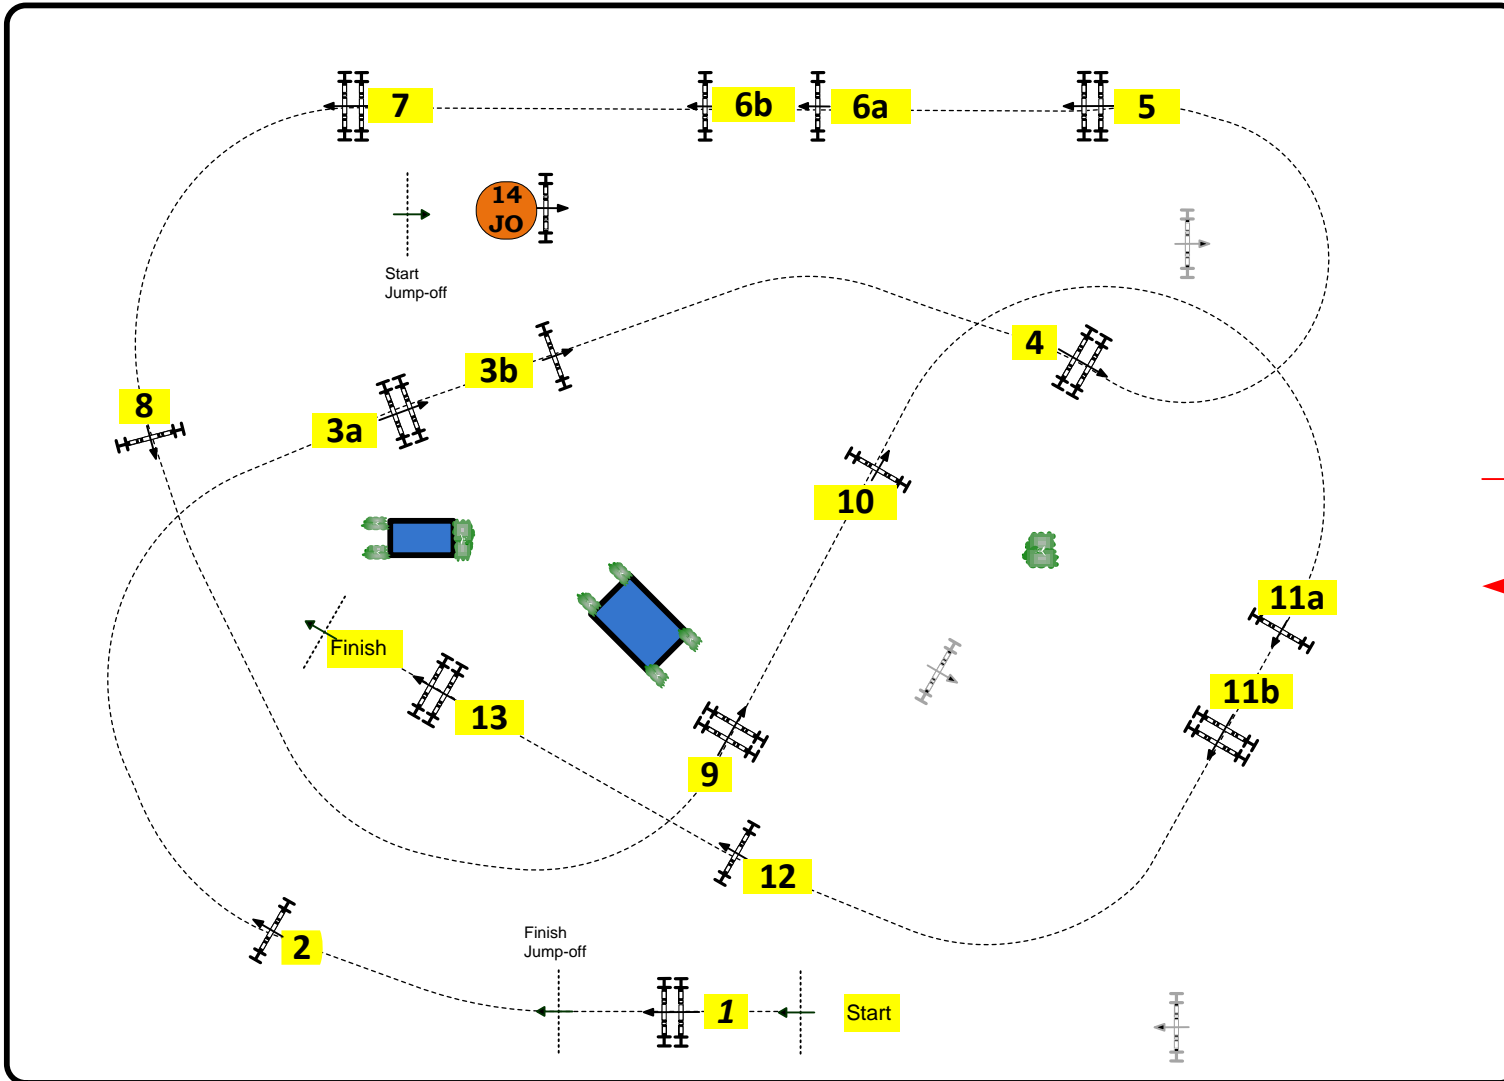

Class No.: 185 6-Y-OLD Horses

Competition with one jump-off 10 April 2014

Start: 0:00

DANTE ARENA

Table: A
National RG: -
FEI RG / Art. 238.2.2
Height: 1,25 m

Speed: 350 m/min
Length: 500 m
Time allowed: 86 sec
Time limit: 172 sec

Obstacles: 13
Efforts: 16

1st Jump-off:
(14)-4-5-6a-10-11ab-1.
Length: 300 m
Time allowed: 52 sec
Time limit: 104 sec

AM
SUN

JURY

Course Design Team
Alan Wade
Manos Aggelakis