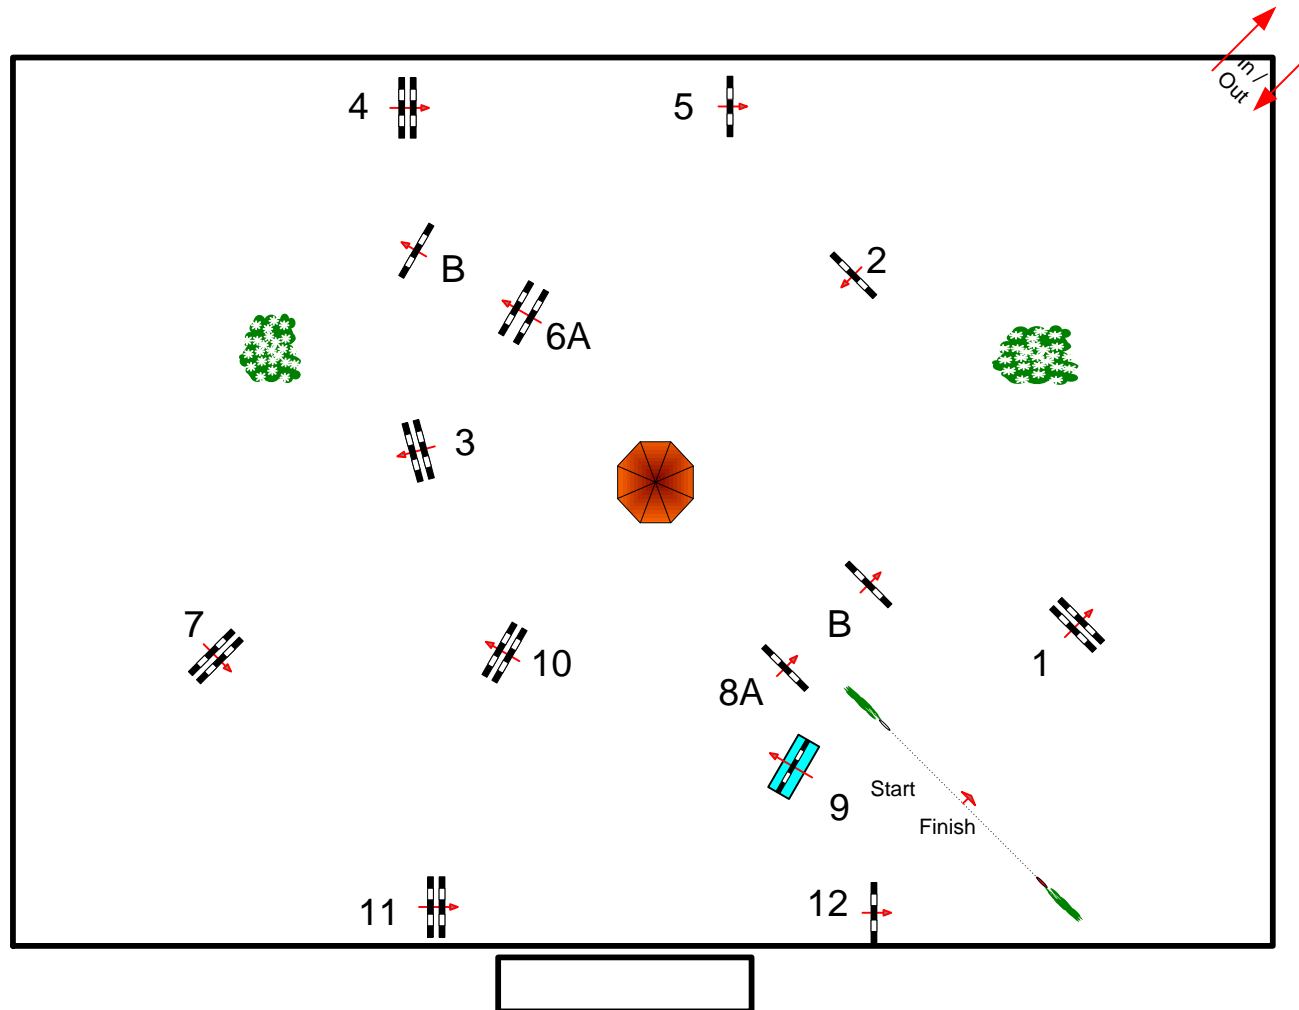

## WEEK FOUR

Class No.: 191 - 192 BRONZE 1.20 - CH/JUN 1.15

Competition against the clock

11 April 2014

Start: 9:00

Table: A  
National RG:  
FEI RG / Art. 238.2.1  
Height: 1.20 - 1.15 m

Speed: 350 m/min  
Length: 480 m  
Time allowed: 83 sec  
Time limit: 166 sec

Obstacles: 12 :  
Efforts: 13  
Penalty sec:  
Closed combination:

Length: 0 m  
Time allowed: 0 sec  
Time limit: 0 sec

2nd Jump-off:  
Length: 0 m  
Time allowed: 0 sec  
Time limit: 0 sec

CAMPO VASARI