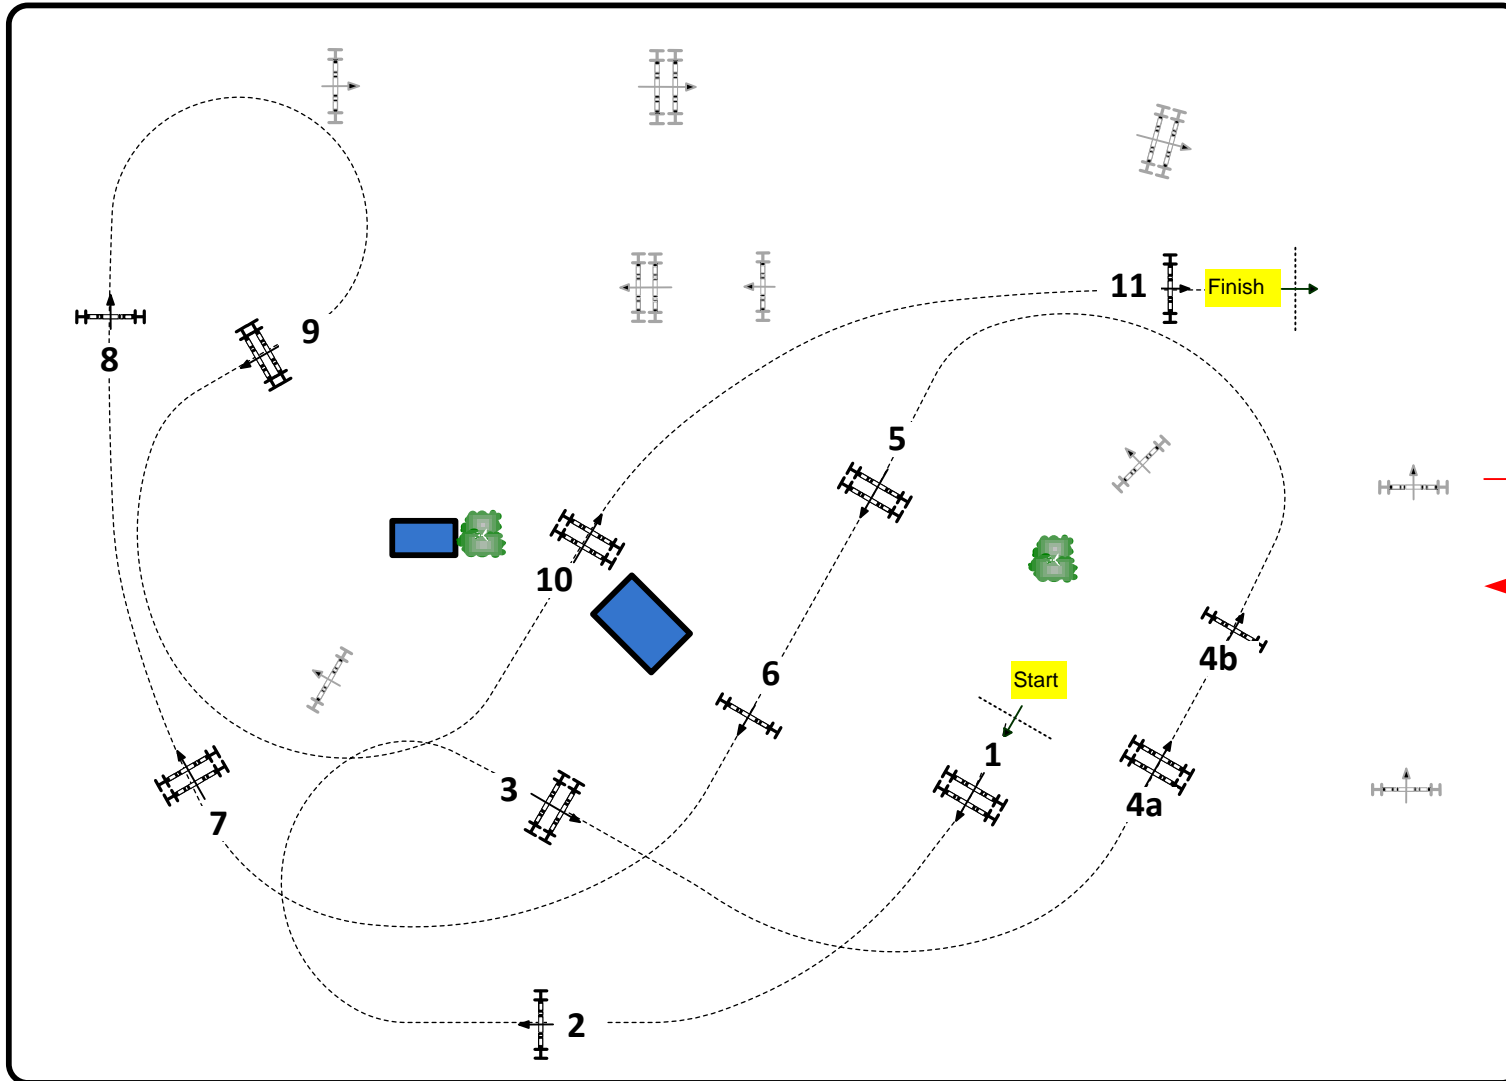

192  
A

# TOSCANA TOUR 2014

AREZZO EQUESTRIAN CENTRE

Fri  
3

Class No.: 192A CH & Juniors - 1,20m

Competition against the clock

11 April 2014

Start: 0:00

## DANTE ARENA

Table: A  
National RG: -  
FEI RG / Art. 238.2.1  
Height: 1,20 m

Speed: 350 m/min  
Length: 480 m  
**Time allowed: 83 sec**  
Time limit: 166 sec

Obstacles: 11  
Efforts: 12

AM  
SUN

Course Design Team  
Alan Wade  
Manos Aggelakis