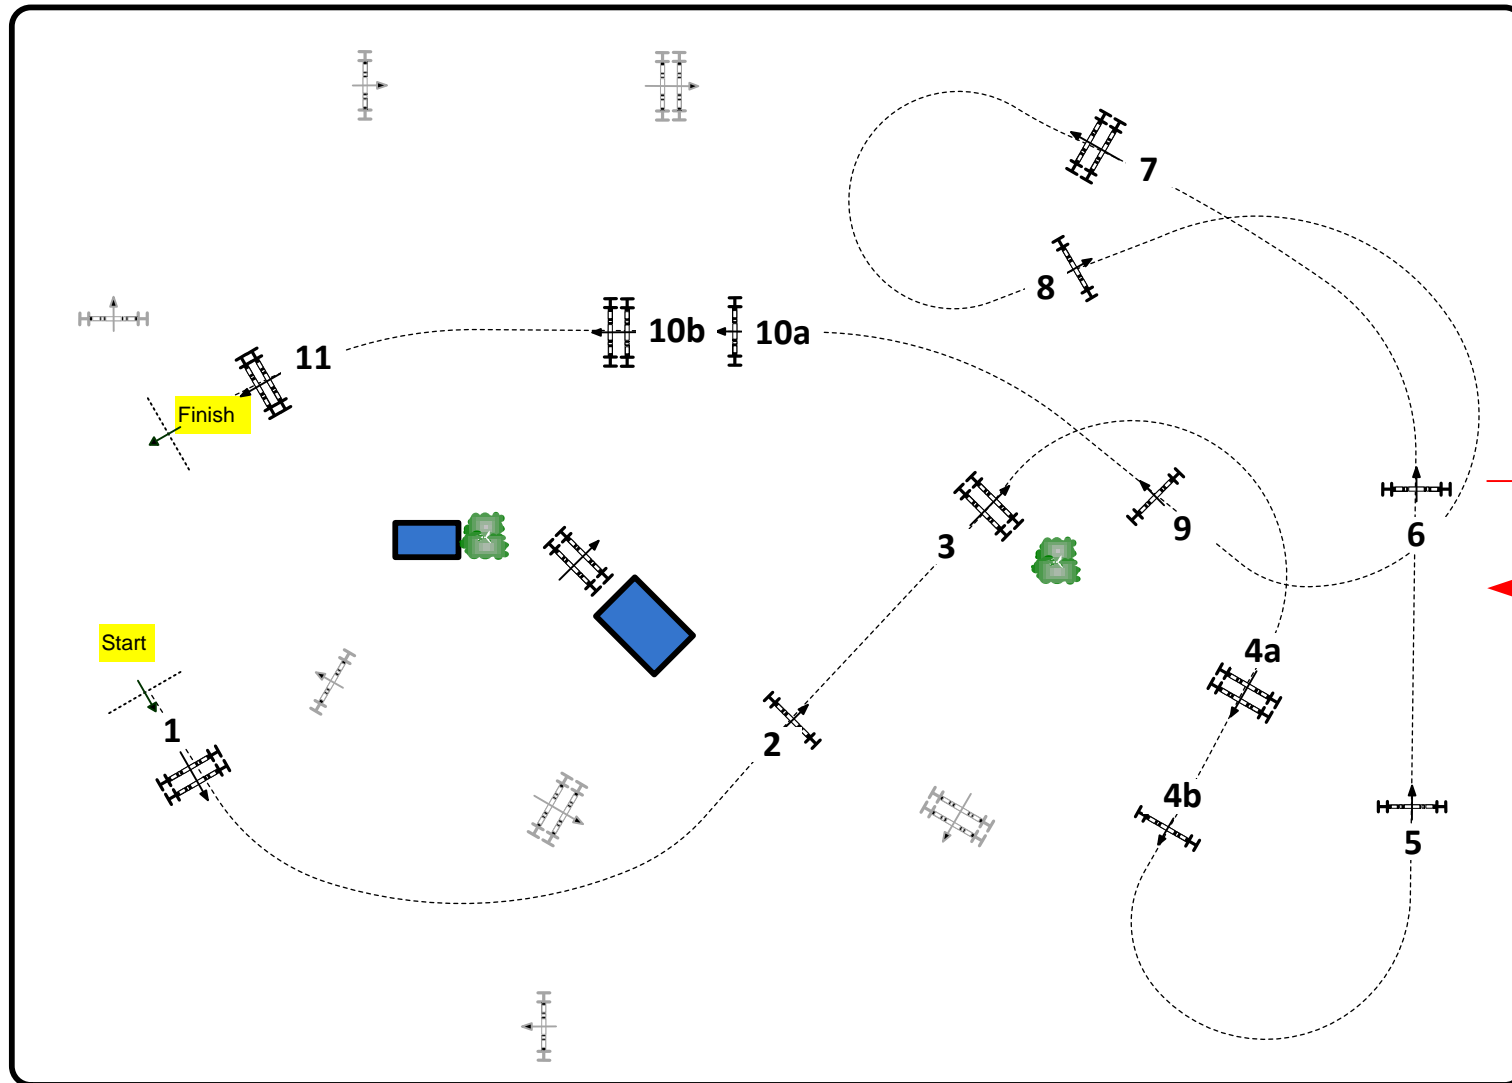

198
196

TOSCANA TOUR 2014

AREZZO EQUESTRIAN CENTRE

Fri
1/2

Class No.: 198 GOLD TOUR - 1,35M

Competition against the clock 11 April 2014

Start: 0:00

Class No.: 196 SILVER TOUR - 1,35M

Competition against the clock 11 April 2014

Start: 0:00

DANTE ARENA

Table: A
National RG: -
FEI RG / Art. 238.2.1
Height: 1,35 m

Speed: 350 m/min
Length: 440 m
Time allowed: 76 sec
Time limit: 152 sec

Obstacles: 11
Efforts: 13