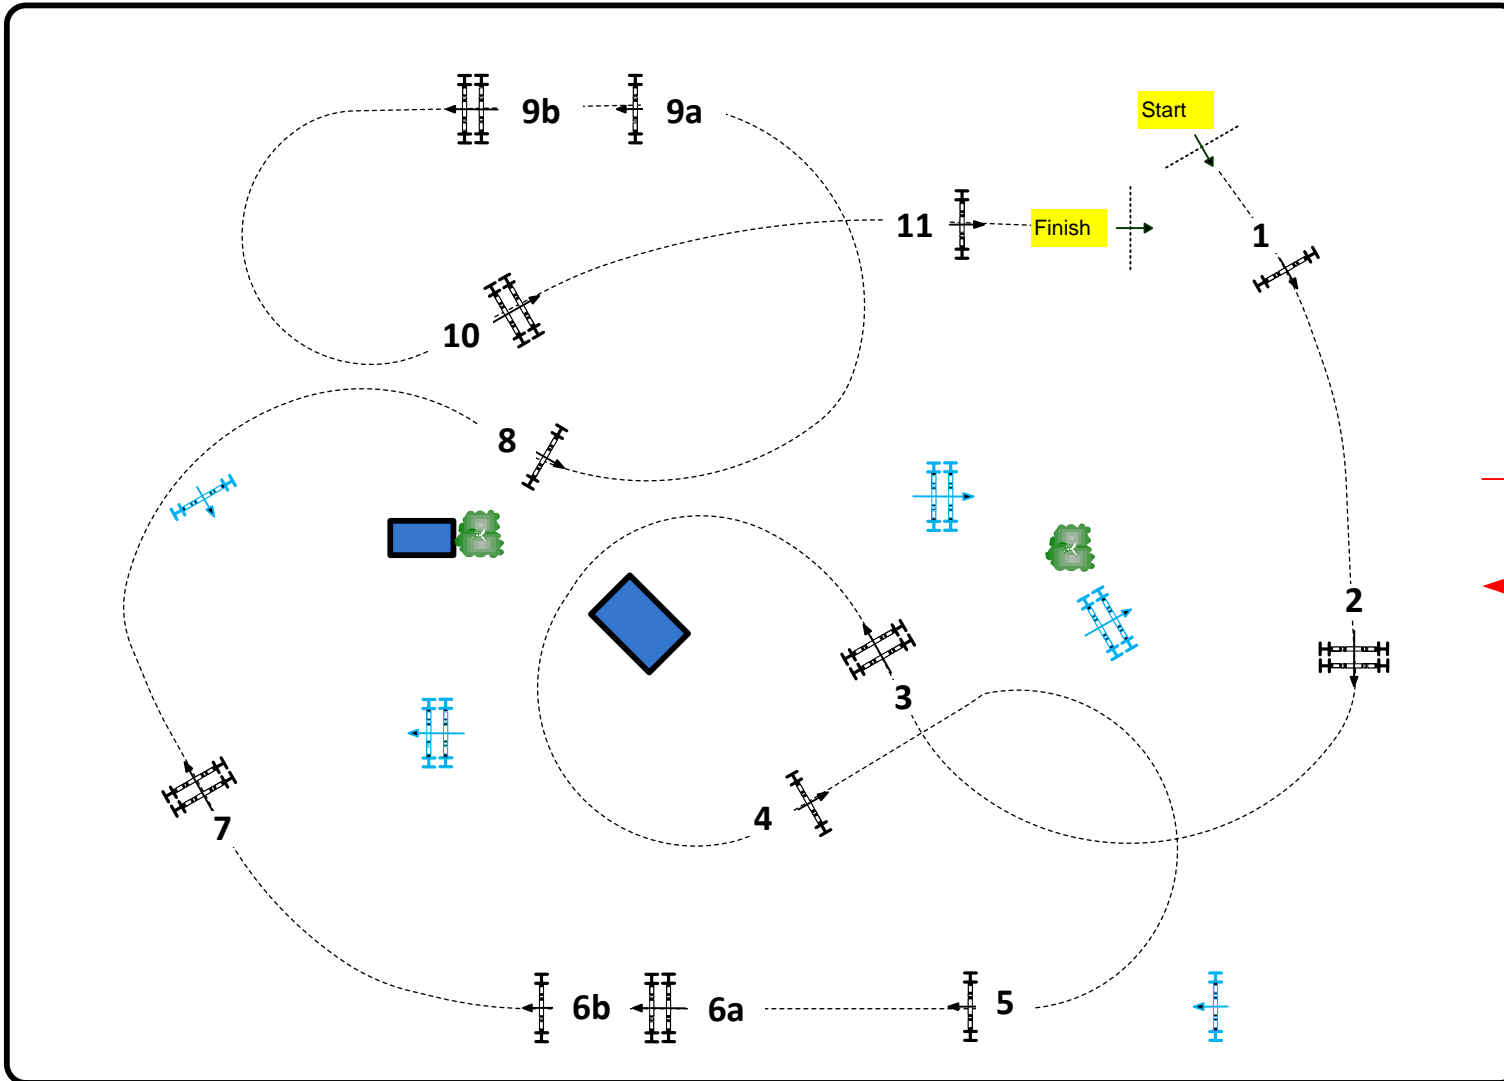

210

TOSCANA TOUR 2014

AREZZO EQUESTRIAN CENTRE

Sat
2

Class No.: 210 SILVER TOUR - 1,35M

Competition against the clock 12 April 2014

Start: 0:00

DANTE ARENA

Table: A
National RG: -
FEI RG / Art. 238.2.1
Height: 1,35 m

Speed:	350 m/min
Length:	470 m
Time allowed:	81 sec
Time limit:	162 sec

Obstacles:	11
Efforts:	13

Course Design Team
Alan Wade
Manos Aggelakis