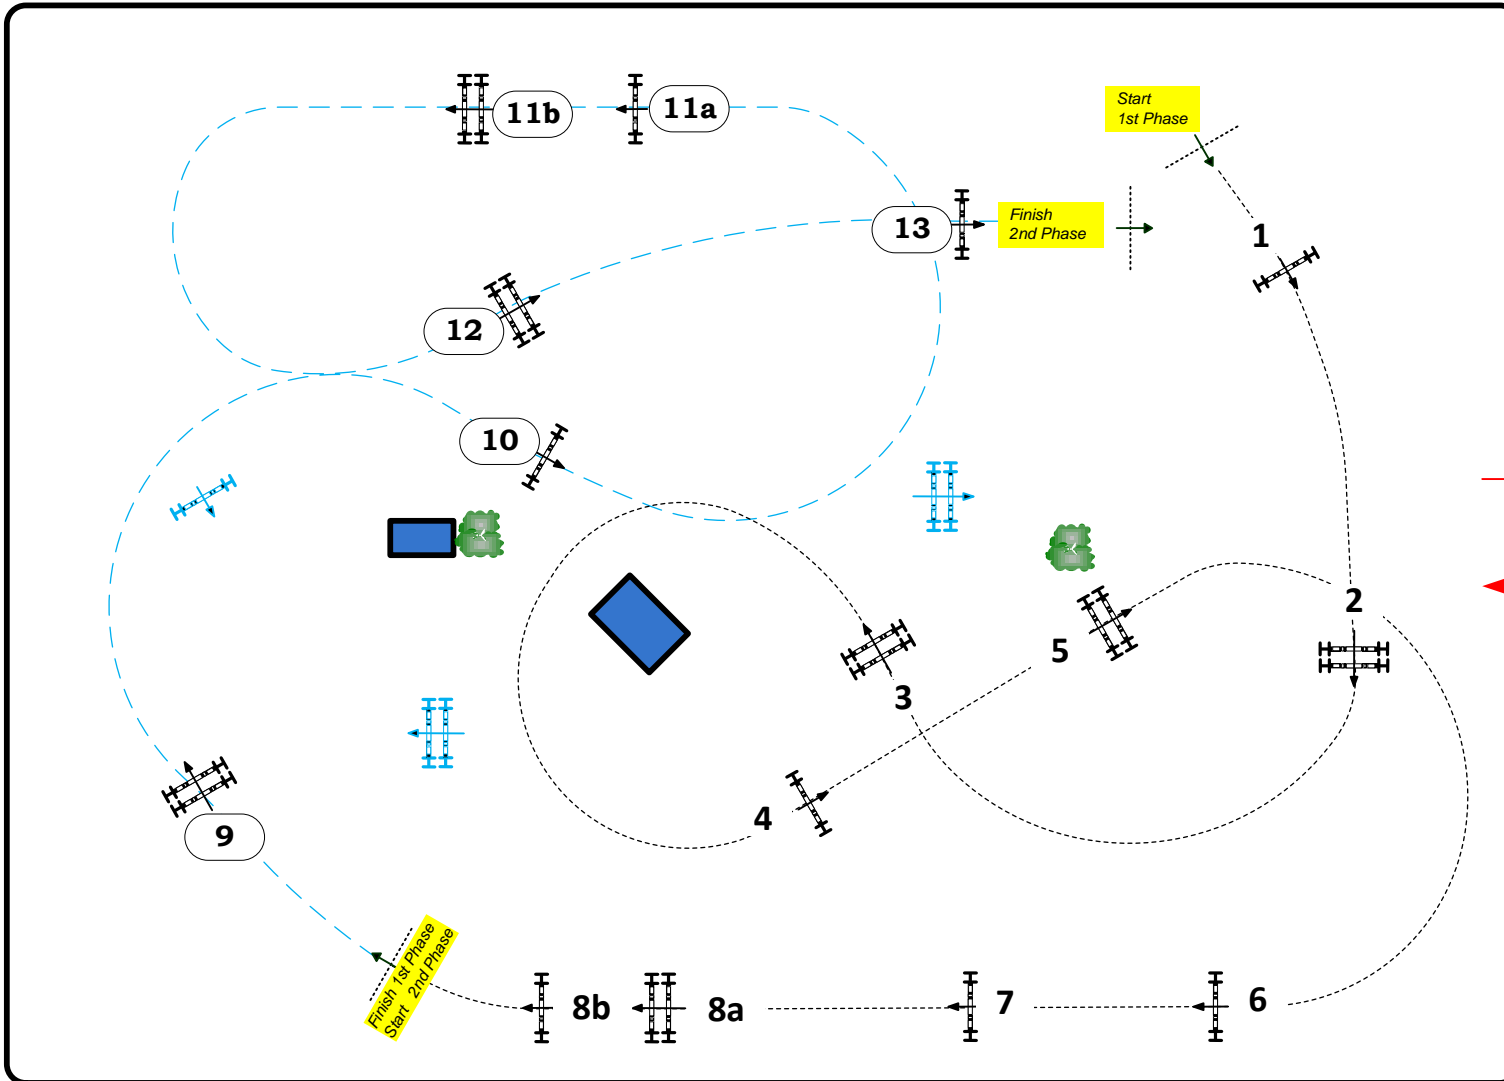

213

TOSCANA TOUR 2014

AREZZO EQUESTRIAN CENTRE

Sat
1

Class No.: 213 GOLD TOUR - 1,35M

Competition in two Phases

12 April 2014

Start: 0:00

DANTE ARENA

Table: A
National RG: -
FEI RG / Art. 274.5.3
Height: 1,35 m

Speed: 350 m/min
Length: 310 m
Time allowed: 54 sec
Time limit: 108 sec

Obstacles: 1st Phase 1-8
Efforts: 9

2nd Phase: 9-13
Length: 260 m
Time allowed: 45 sec
Time limit: 90 sec