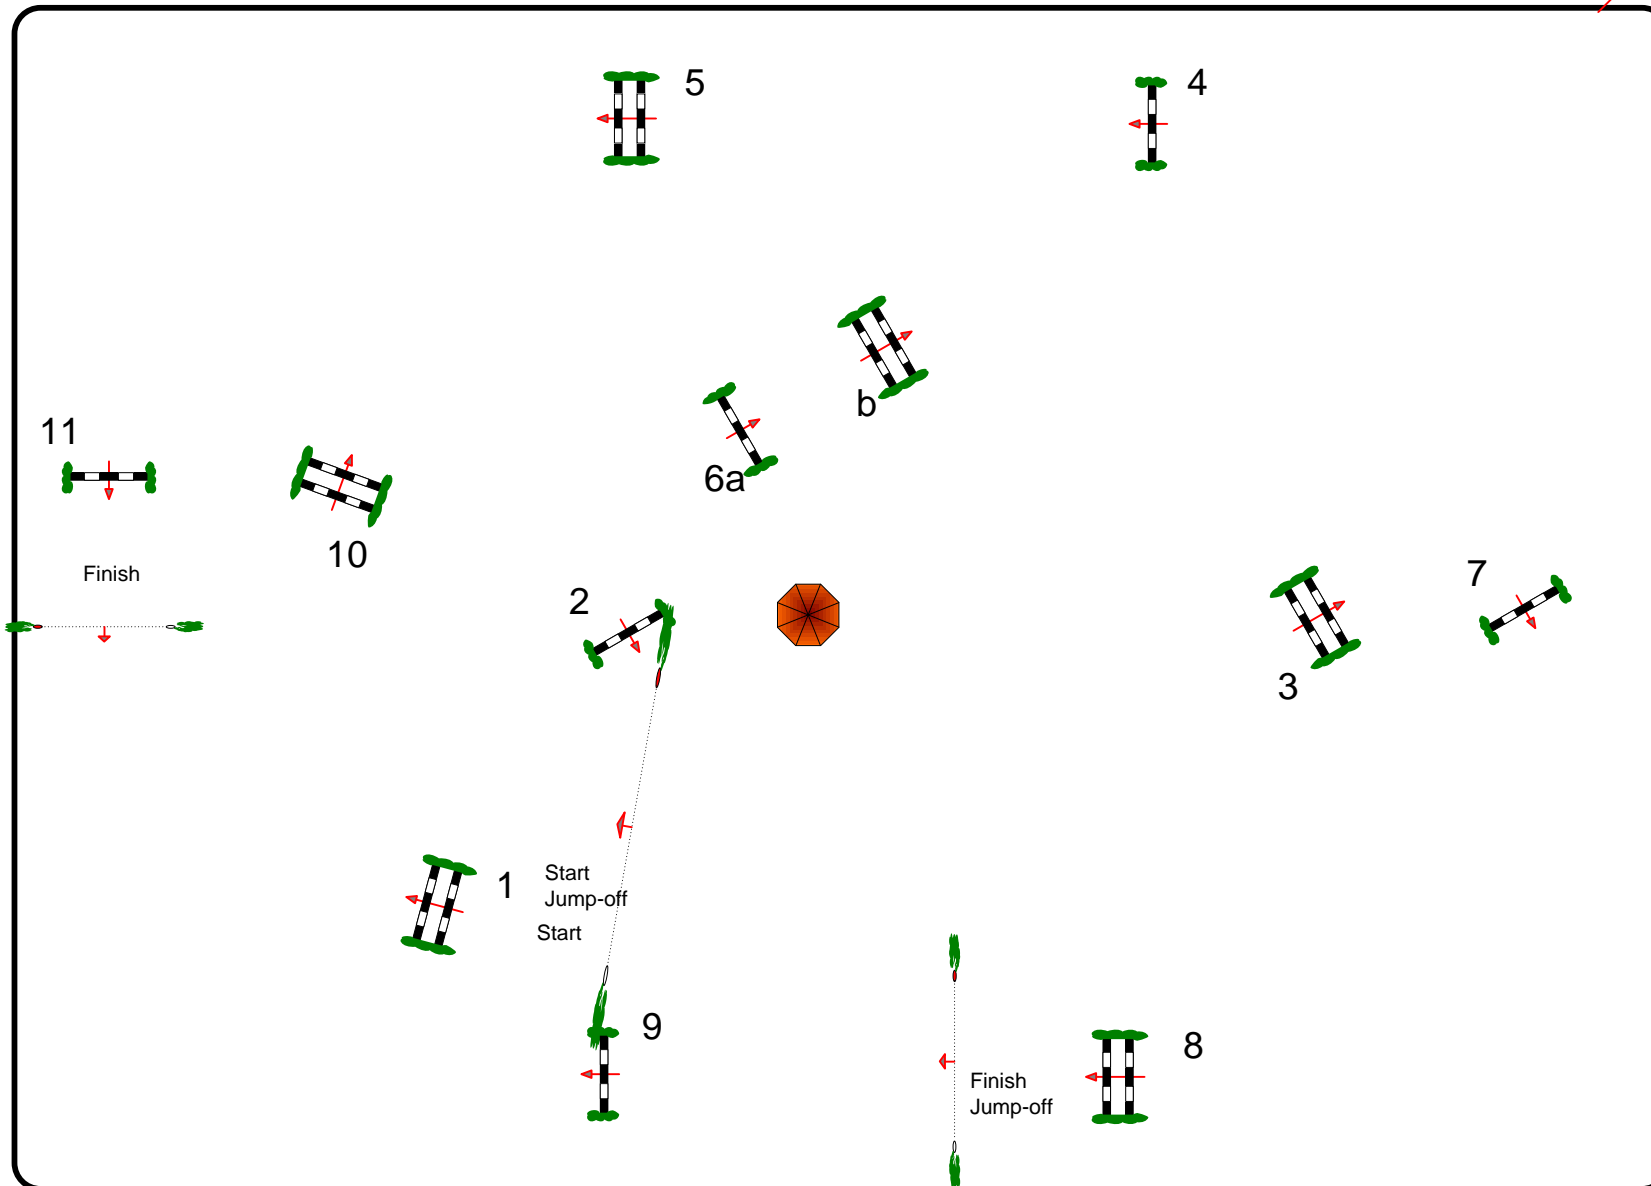

CSJO SAN MARINO AREZZO 2014

Class No.: I-09

CSI CH/J

With one jump-off immediate

giovedì 17 aprile 2014

Start: 11:00

ARENA VASARI

Table: A
 National RG:
 FEI RG / Art. 238.2.2
 Height: 1,15 m

Speed: 350 m/min

Length: 500 m
 Time allowed: 86 sec
 Time limit: 172 sec

Obstacles: 11
 Efforts: 12
 Penalty sec
 Closed combination:

1st Jump-off:
1-2-4-5-6a 6b-8
 Length: 340 m
 Time allowed: 59 sec
 Time limit: 118 sec

2nd Jump-off:
 Length: 0 m
 Time allowed: 0 sec
 Time limit: 0 sec

JURY