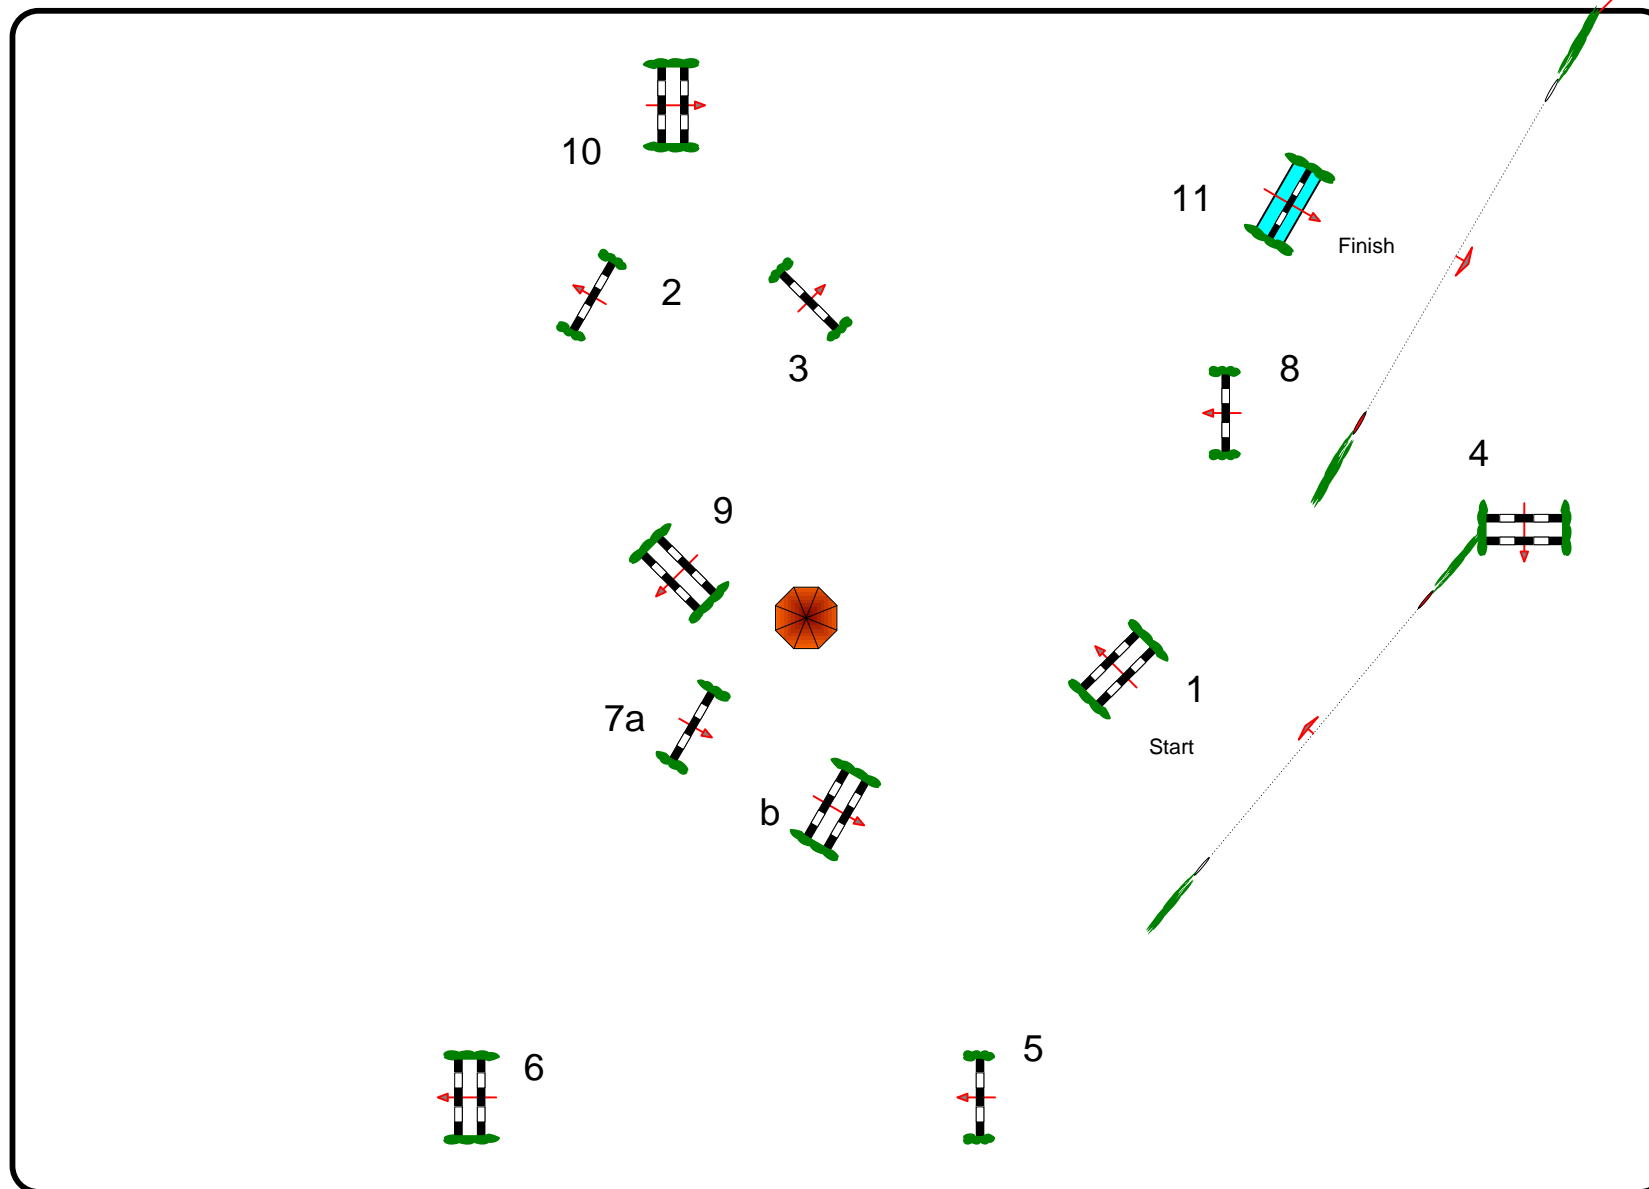

CSIO Y/J/CH/P San Marino

Class No.: I-11

CSI YH

Competition not against the clock

venerdì 18 aprile 2014

Start: 18:00

ARENA VASARI

Table: A
National RG:
FEI RG / Art. 238.1.1
Height: 1,15 m

Speed: 350 m/min

Length: 520 m
Time allowed: 90 sec
Time limit: 180 sec

Obstacles: 11
Efforts: 12
Penalty sec
Closed combination:

2nd Phase:

Length: 0 m
Time allowed: 0 sec
Time limit: 0 sec

2nd Jump-off:

Length: 0 m
Time allowed: 0 sec
Time limit: 0 sec