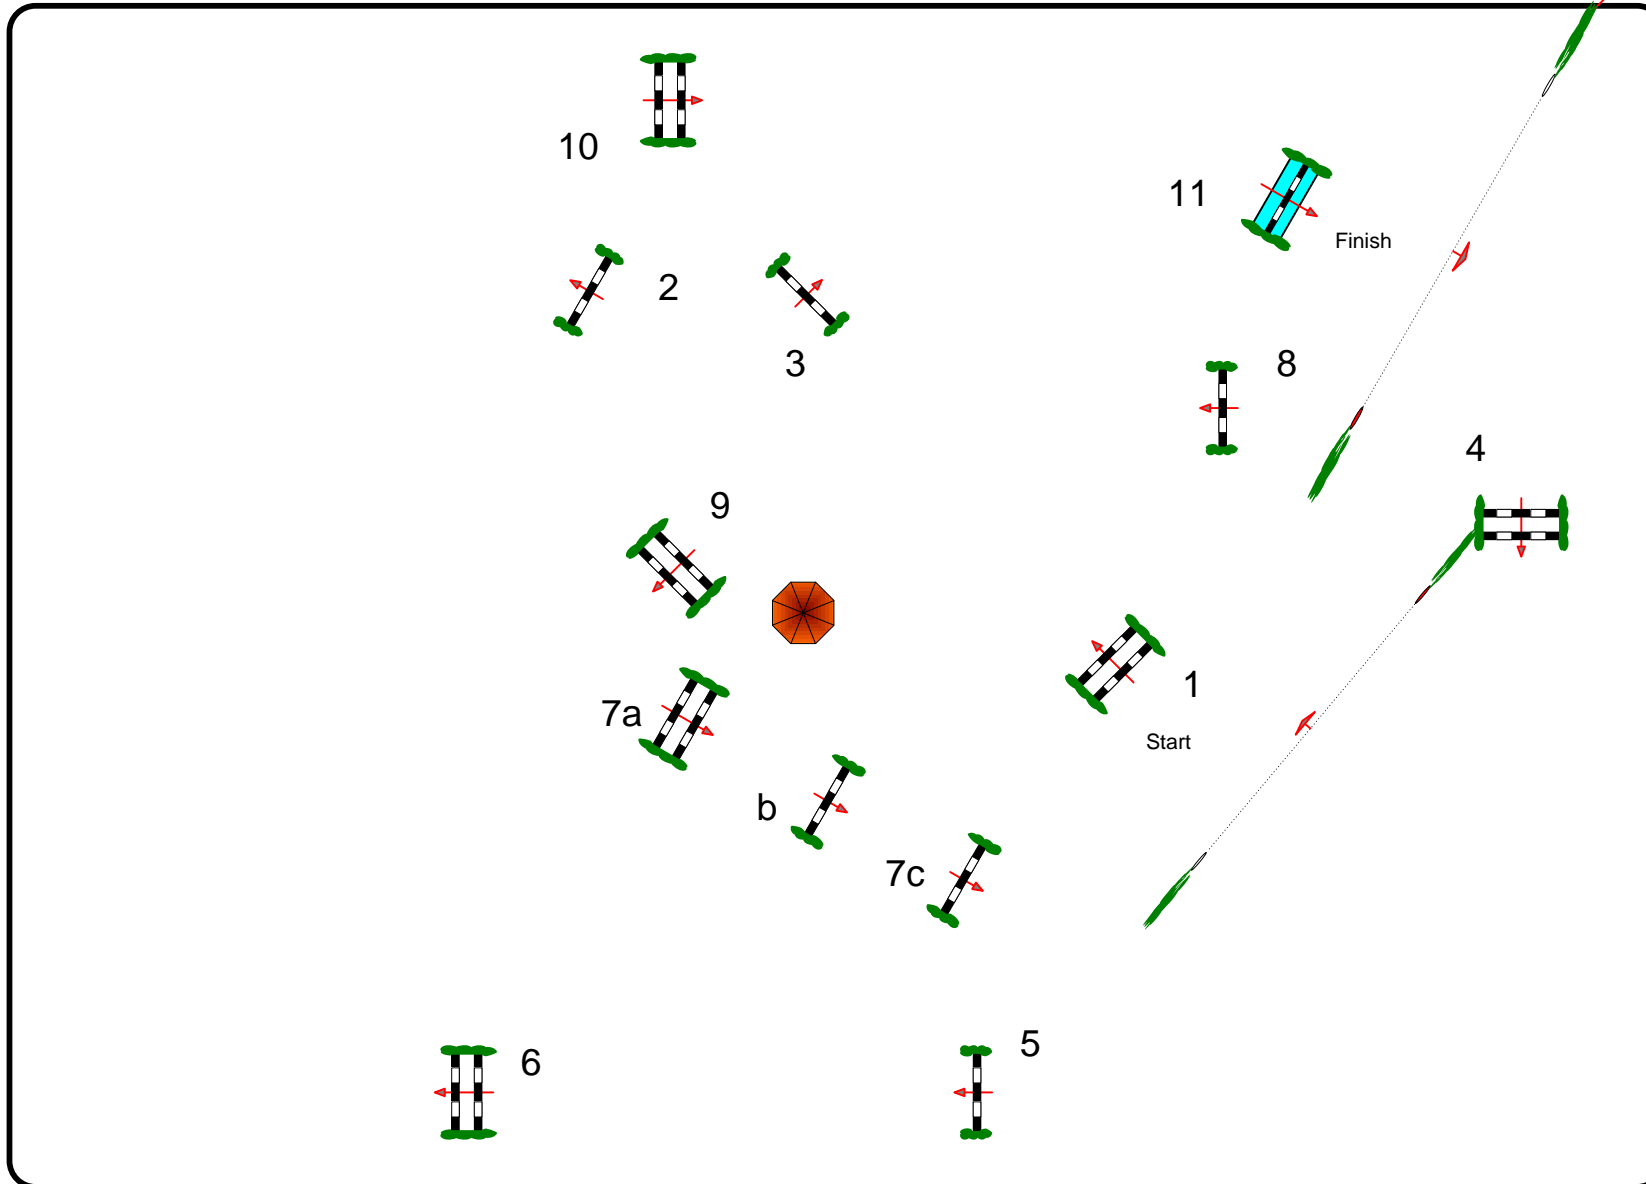

## ARENA VASARI

Table: A  
 National RG:  
 FEI RG / Art. 238.2.1  
 Height: 1,20 m

Speed: 350 m/min  
 Length: 500 m  
 Time allowed: 86 sec  
 Time limit: 172 sec

Obstacles: 11  
 Efforts: 13  
 Penalty sec  
 Closed combination:

2nd Phase:  
 Length: 0 m  
 Time allowed: 0 sec  
 Time limit: 0 sec

2nd Jump-off:  
 Length: 0 m  
 Time allowed: 0 sec  
 Time limit: 0 sec

JURY