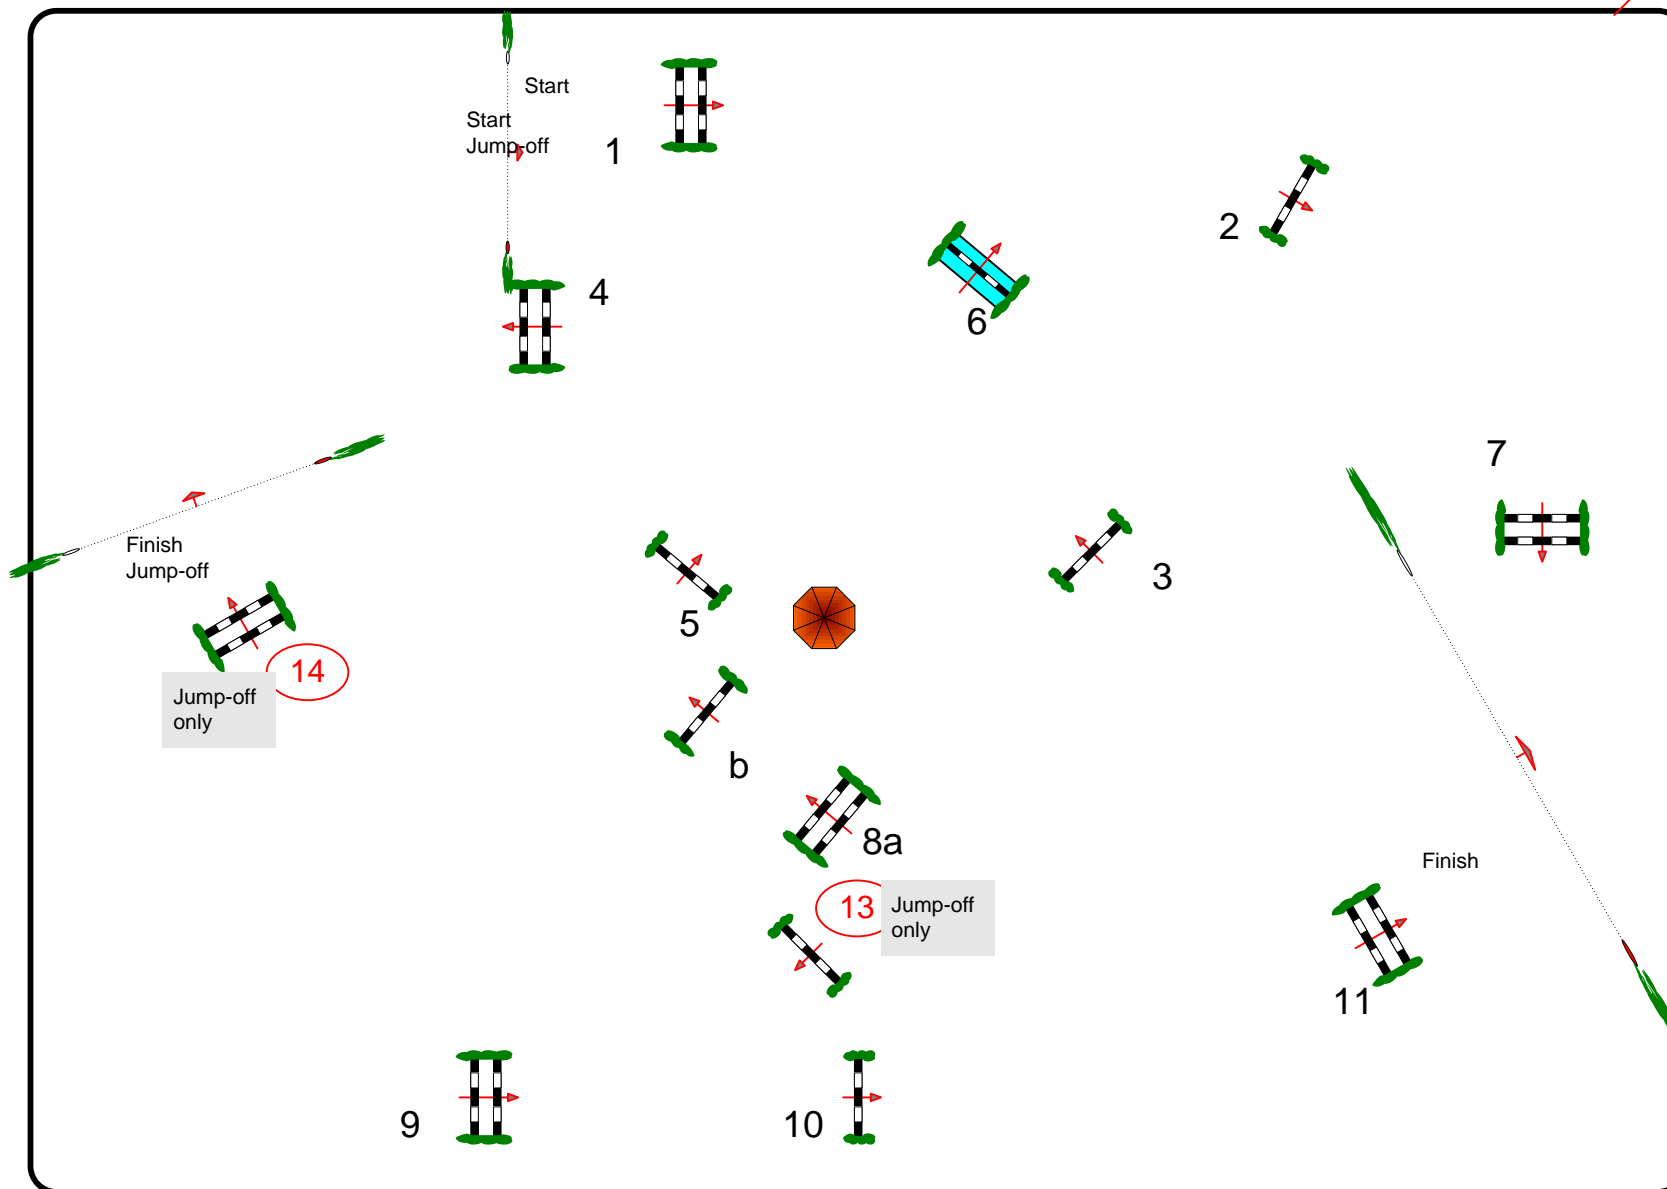

# CSIO Y/J/CH/P San Marino

Class No.: I-14

CSI 1\*

with one jump-off immediate

venerdì 18 aprile 2014

Start: 9:00

ARENA VASARI

Table: A  
National RG:  
FEI RG / Art. 238.2.2  
Height: 1,25 m

Speed: 350 m/min

Length: 480 m  
Time allowed: 83 sec  
Time limit: 166 sec

Obstacles: 11  
Efforts: 13  
Penalty sec  
Closed combination:

1st Jump-off:  
1-2-8a 8b-9-10-13-14  
Length: 330 m  
Time allowed: 57 sec  
Time limit: 114 sec

2nd Jump-off:  
Length: 0 m  
Time allowed: 0 sec  
Time limit: 0 sec

JURY