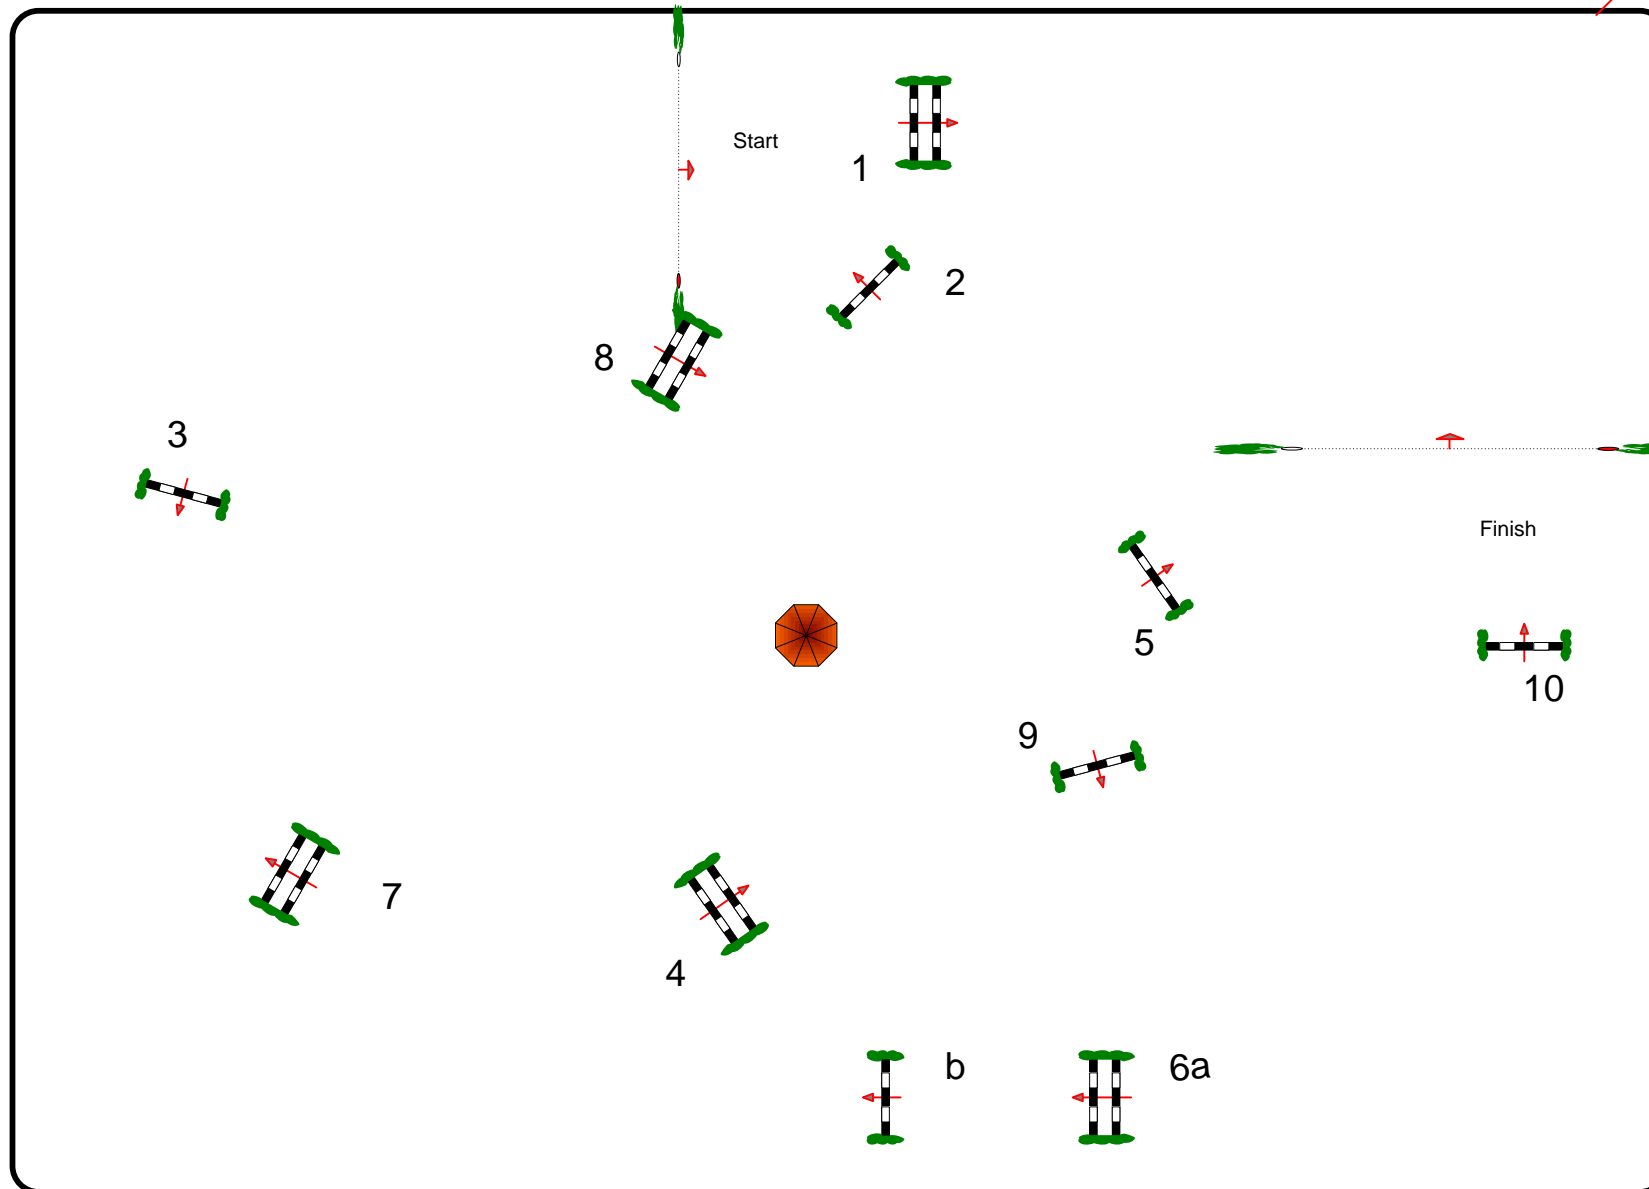

CSIO Y/J/CH/P San Marino

Class No.: I-24

CSI 1*

Competition against the clock

sabato 19 aprile 2014

Start: 8:45

ARENA VASARI

Table: A
National RG:
FEI RG / Art. 238.2.1
Height: 1,15 m

Speed: 350 m/min

Length: 460 m
Time allowed: 79 sec
Time limit: 158 sec

Obstacles: 11
Efforts: 12
Penalty sec
Closed combination:

2nd Phase:

Length: 0 m
Time allowed: 0 sec
Time limit: 0 sec

2nd Jump-off:

Length: 0 m
Time allowed: 0 sec
Time limit: 0 sec